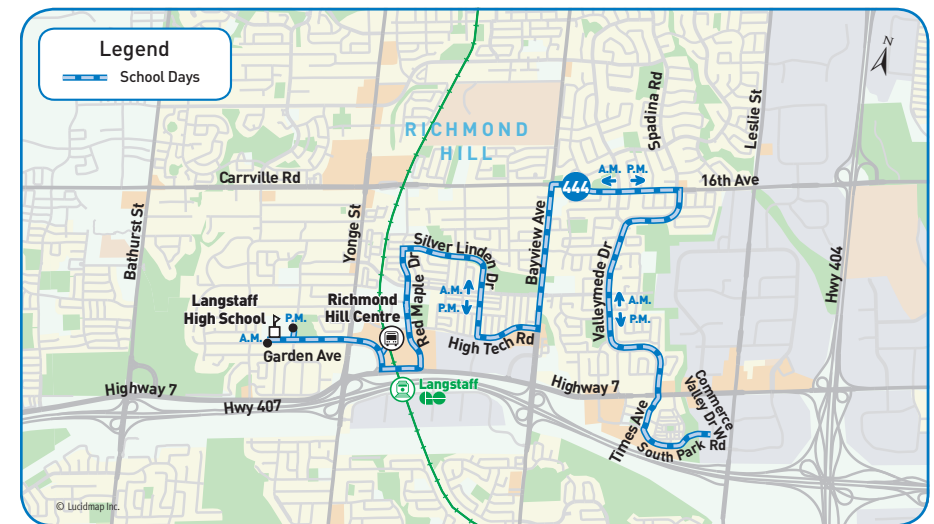

**444 morning**

to Langstaff High School

← School days

Bus Stop Number	West Commerce Dr. & South Park Rd.	Highway 7 & Valleymede Dr.	16 <sup>th</sup> Ave. & Valleymede Dr.	Bayview Ave. & Bantry Ave.	Langstaff GO Station (on street)	Richmond Hill Centre Terminal	Langstaff S.S. (Pearson St.)
	1188	1030	1052	2875	5299	4454	5349
	7:33	7:36	7:41	7:49	7:58	8:01	8:05
				7:49	7:58	8:01	8:05

**444 afternoon**

from Langstaff High School

→ School days

Bus Stop Number	Langstaff S.S. (Pearson St.)	Bayview Ave. & Bantry Ave.	16 <sup>th</sup> Ave. & Valleymede Dr.	Highway 7 & Valleymede Dr.	West Commerce Dr. & South Park Rd.
	5350	2903	2909	1178	1020
	2:45	3:04	3:09	3:15	
	2:45	3:04	3:09	3:15	3:18

**revised schedule**

**School days**

Effective August 31, 2014

**Map Legend**

- Direction of Travel
- Bus Terminal
- College/University
- Hospital
- Municipal Office
- Secondary School
- Time Point
- GO Station
- Community Centre
- Library
- Park & Ride
- Shopping Centre