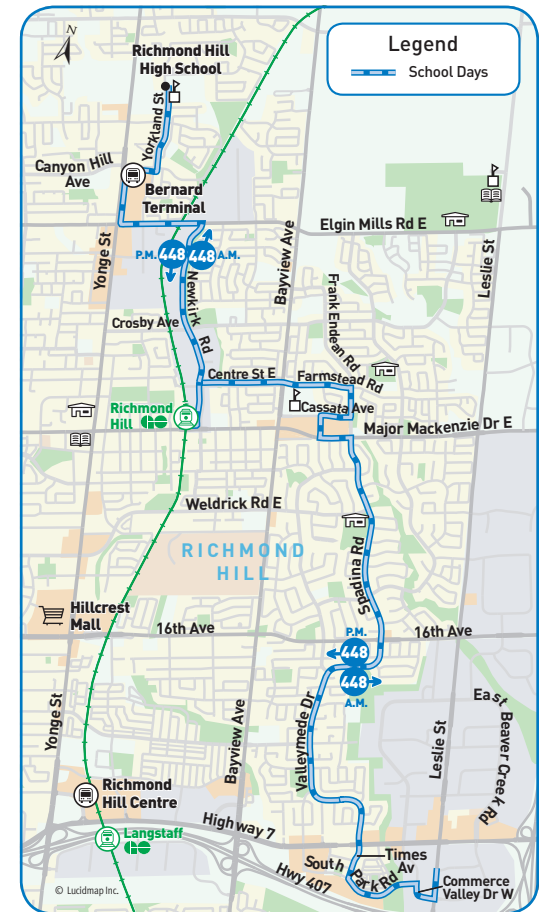

revised route & schedule

School days

Effective January 3, 2016

448 morning

to Richmond Hill H.S.

School days

Leslie St. & Commerce Valley	Valleymede Dr. & Hwy. 7	Valleymede Dr. & 16 th Ave.	Walmart Loop	Richmond Hill GO Station	Bernard Terminal	Richmond Hill High School
1016	1030	1054	1154	1221	4199	2100
7:45	7:49	7:57	8:05	8:12	8:25	8:29

448 afternoon

from Richmond Hill H.S.

School days

Richmond Hill High School	Bernard Terminal	Richmond Hill GO Station	Walmart Loop	Valleymede Dr. & 16 th Ave.	Valleymede Dr. & Hwy. 7	Leslie St & Minthorn Ct.
2116	4200	1217	1152	1150	1178	1005
3:50	3:55	4:05	4:13	4:20	4:25	4:34

Bus Stop Number

Map Legend

- Direction of Travel
- Bus Terminal
- College/University
- Hospital
- Municipal Office
- Secondary School
- Time Point
- GO Station
- Community Centre
- Library
- Park & Ride
- Shopping Centre