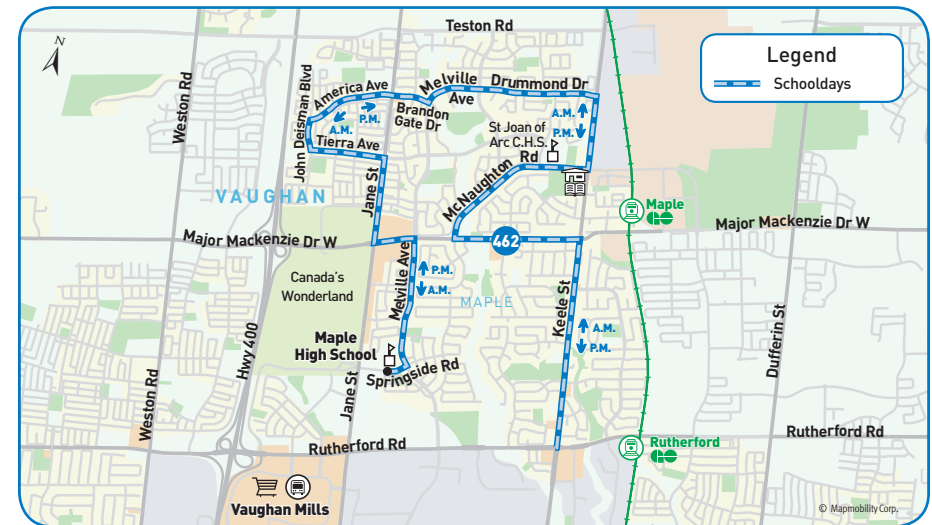

462 morning
to Maple High School

← School days

Bus Stop Number	Keele St. & Rutherford Rd.	Keele St. & Major Mackenzie	Melville Ave. & Cranston Park Ave.	John Deisman Blvd. & Tierra Ave.	Jane St. & Major Mackenzie	Melville Ave. & Major Mackenzie	Maple High School
	3930	1727	2930	3981	2934	2935	3839
	7:48	7:55	8:08	8:14 A.M.	8:19	8:20	8:25

462 afternoon
from Maple High School

→ School days

Bus Stop Number	Maple High School	Melville Ave. & Major Mackenzie	Jane St. & Major Mackenzie	John Deisman Blvd. & Tierra Ave.	Melville Ave. & Cranston Park Ave.	Keele St. & Major Mackenzie	Keele St. & Rutherford Rd.
	3826	3830	1737	3973	2942	4796	3969
	3:05	3:09	3:10	3:14 P.M.	3:19	3:32	3:38

revised schedule

School days

Effective April 19, 2015

Weekdays:

The schedule will be adjusted to better reflect actual travel time and to improve on-time performance.

Map Legend

- Direction of Travel
- Ⓚ Bus Terminal
- 🎓 College/University
- H Hospital
- 🏛 Municipal Office
- 🏠 Secondary School
- ⓐ Time Point
- 🚇 GO Station
- 🏠 Community Centre
- 📖 Library
- 🚗 Park & Ride
- 🛒 Shopping Centre