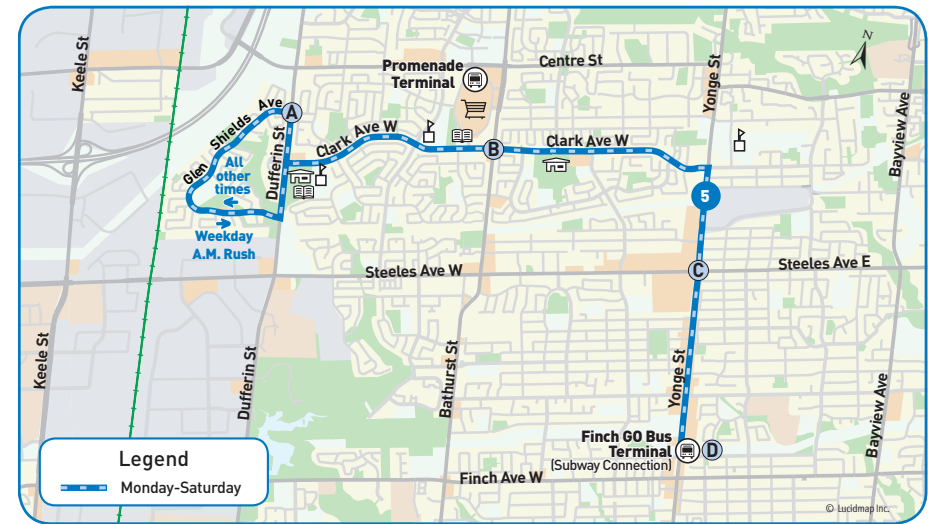

westbound to Glen Shields

➔ Saturdays

Finch GO Bus Terminal 2333	Yonge St. & Steeles Ave. 9770	Yonge St. & Clark Ave. 1373	Clark Ave. & Bathurst St. 1384	Clark Ave. & Dufferin St. 1398	Glen Shields & Dufferin St. (south end) 1460	Clark Ave. & Dufferin St. 1400
D	C	B				
6:49	6:55	6:57	7:02	7:06	7:08	7:16
7:17	7:23	7:25	7:30	7:34	7:36	7:44
7:45	7:51	7:53	7:58	8:02	8:04	8:12
8:13	8:19	8:21	8:26	8:30	8:32	8:40
8:41	8:47	8:49	8:54	8:58	9:00	9:08
9:09	9:15	9:17	9:22	9:26	9:28	9:36
9:37	9:43	9:45	9:50	9:54	9:56	10:04
10:05	10:11	10:13	10:18	10:22	10:24	10:32
10:33	10:39	10:41	10:46	10:50	10:52	11:00
11:01	11:07	11:09	11:14	11:18	11:20	11:28
11:29	11:35	11:38	11:43	11:47	11:49	11:57
11:57	12:03	12:06	12:11	12:15	12:17	12:25
12:25	12:31	12:34	12:39	12:43	12:45	12:53
12:53	1:00	1:03	1:07	1:12	1:14	1:23
1:22	1:29	1:32	1:36	1:41	1:43	1:52
1:51	1:58	2:01	2:05	2:10	2:12	2:21
2:20	2:27	2:30	2:34	2:39	2:41	2:50
2:49	2:56	2:59	3:03	3:08	3:10	3:19
3:18	3:25	3:28	3:32	3:37	3:39	3:48
3:47	3:54	3:57	4:01	4:06	4:08	4:17
4:16	4:23	4:26	4:30	4:35	4:37	4:46
4:45	4:52	4:55	4:59	5:04	5:06	5:15
5:14	5:21	5:24	5:28	5:33	5:35	5:44
5:43	5:50	5:52	5:57	6:01	6:03	6:10
6:10	6:17	6:19	6:24	6:28	6:30	6:37
6:37	6:44	6:46	6:51	6:55	6:57	7:04
7:04	7:11	7:13	7:18	7:22	7:24	7:31
7:31	7:36	7:39	7:44	7:47	7:49	7:56

↑ Bus Stop Number

revised schedule

Monday-Saturday

Effective July 2, 2017

Map Legend

- ➔ Direction of Travel
- 🚌 Bus Terminal
- 🎓 College/University
- 🏥 Hospital
- 🏛 Municipal Office
- 🎓 Secondary School
- Ⓐ Time Point
- 🚇 GO Station
- 🏠 Community Centre
- 📖 Library
- 🅑🅓 Park & Ride
- 🛒 Shopping Centre