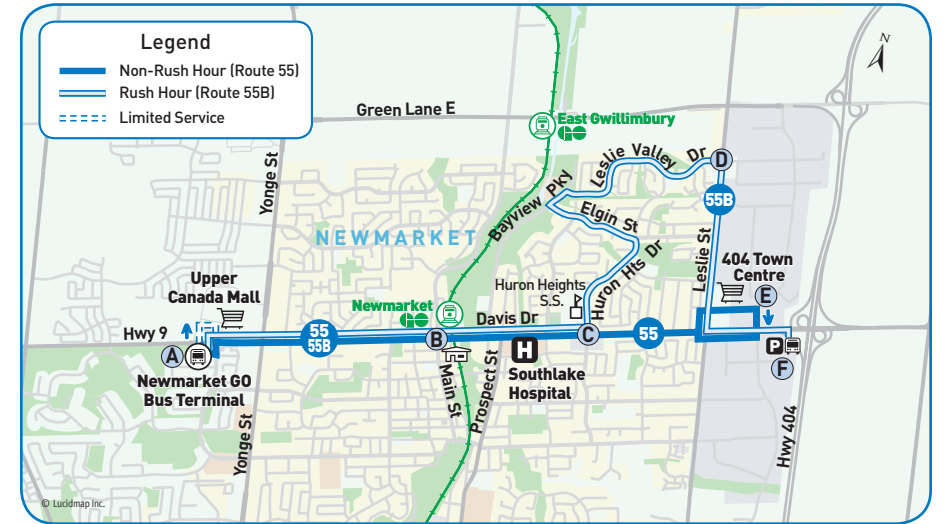

➔ Weekends/Holidays

Route Branch	404 Town Centre	Davis Dr. & Huron Heights	Newmarket GO Station	Upper Canada Mall	Newmarket GO Bus Terminal
	E	C	B	A	
	5008	9850	2592	1971	4187
Saturday					
55	5:23	5:27	5:30		5:37
55	6:05	6:09	6:12		6:19
55	6:47	6:51	6:54		7:01
55	7:29	7:33	7:36		7:43
55	8:11	8:15	8:18	8:26	8:29
55	8:53	8:57	9:00	9:08	9:11
55	9:35	9:39	9:42	9:50	9:53
and every 42 minutes until					
55	5:17	5:21	5:24	5:32	5:35
55	5:59	6:03	6:06	6:14	6:17
55	6:41	6:45	6:48		6:55
55	7:23	7:27	7:30		7:37
55	8:05	8:09	8:12		8:19
55	8:47	8:51	8:54		9:01
55	9:29	9:33	9:36		9:43
55	10:11	10:15	10:18		10:25
55	10:53	10:57	11:00		11:07
55	11:35	11:39	11:42		11:49
55	12:17	12:21	12:24		12:31
Sunday/Holiday					
55	8:18	8:22	8:25	8:33	8:36
55	9:00	9:04	9:07	9:15	9:18
55	9:42	9:46	9:49	9:57	10:00
55	10:24	10:28	10:31	10:39	10:42
55	11:06	11:10	11:13	11:21	11:24
55	11:48	11:52	11:55	12:03	12:06
55	12:30	12:34	12:37	12:45	12:48
55	1:12	1:16	1:19	1:27	1:30
55	1:54	1:58	2:01	2:09	2:12
55	2:36	2:40	2:43	2:51	2:54
55	3:18	3:22	3:25	3:33	3:36
55	4:00	4:04	4:07	4:15	4:18
55	4:42	4:46	4:49	4:57	5:00
55	5:24	5:28	5:31	5:39	5:42
55	6:06	6:10	6:13	6:21	6:24
55	6:48	6:52	6:55	7:03	7:06
55	7:30	7:34	7:37	7:45	7:48
55	8:12	8:16	8:19	8:27	8:30
55	8:54	8:58	9:01	9:09	9:12
55	9:36	9:40	9:43	9:51	9:54
55	10:18	10:22	10:25	10:33	10:36
55	11:00	11:04	11:07	11:15	11:18
55	11:42	11:46	11:49	11:57	12:00
55	12:24	12:28	12:31	12:39	12:42

revised schedule

Monday-Sunday/Holiday
Effective January 6, 2019