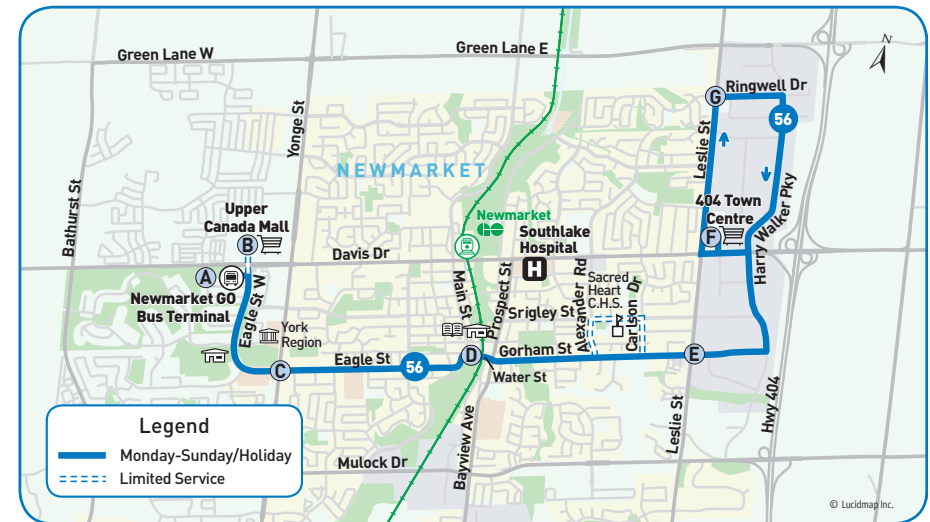

*includes Dial-a-Ride

Gorham-Eagle

revised schedule

Monday-Sunday/Holiday

Effective January 6, 2019

Map Legend

- ➔ Direction of Travel
- Ⓜ Bus Terminal
- 🎓 College/University
- H Hospital
- 🏛 Municipal Office
- 🎓 Secondary School
- ⓐ Time Point
- 🚉 GO Station
- 🏠 Community Centre
- 📖 Library
- 🅇 Park & Ride
- 🛒 Shopping Centre

eastbound to 404 Town Centre

➔ Weekdays

Newmarket GO Bus Terminal	Upper Canada Mall (Bus Shltr.)	Yonge St. & Eagle St.	Water St. & Main St.	Sacred Heart Catholic H.S.	Gorham St. & Leslie St.	Gorham St. & Harry Walker	404 Town Centre
A	B	C	D	E	F		
5:50	5:53	5:59		6:02	6:04	6:09	
6:25	6:28	6:34		6:37	6:39	6:44	
7:00	7:03	7:09		7:12	7:14	7:19	
*7:35	7:38	7:44	7:48	7:51	7:53	7:58	
8:10	8:13	8:19		8:22	8:24	8:29	
8:45	8:48	8:54		8:57	8:59	9:04	
9:20	9:23	9:26	9:32	9:35	9:37	9:42	
10:20	10:23	10:26	10:32	10:35	10:37	10:42	
11:20	11:23	11:26	11:32	11:35	11:37	11:42	
12:20	12:23	12:26	12:32	12:35	12:37	12:42	
1:20	1:23	1:26	1:32	1:35	1:37	1:42	
*2:20	2:23	2:26	2:32	2:36	2:39	2:41	2:46
3:20	3:23	3:26	3:32	3:35	3:37	3:42	
3:55	3:58	4:01	4:07	4:10	4:12	4:17	
4:30	4:33	4:36	4:42	4:45	4:47	4:52	
5:05	5:08	5:11	5:17	5:20	5:22	5:27	
5:40	5:43	5:46	5:52	5:55	5:57	6:02	
6:15	6:18	6:21	6:27	6:30	6:32	6:37	
6:50	6:53	6:56	7:02	7:05	7:07	7:12	