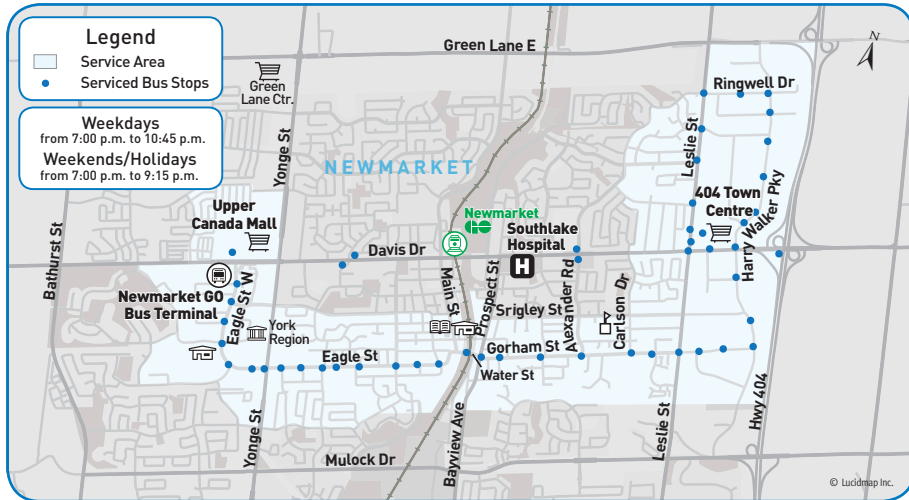

route navigator
56*

*includes Dial-a-Ride

Gorham-Eagle

DIAL A RIDE
GORHAM - EAGLE

A YRT/Viva marked vehicle will pick you up and drop you off at your requested bus stop serviced by the route or select fixed addresses within the service boundary.

*includes Dial-a-Ride

Gorham-Eagle

revised schedule

Monday-Sunday/Holiday

Effective January 6, 2019

Map Legend

- ➔ Direction of Travel
- Ⓜ Bus Terminal
- 🎓 College/University
- H Hospital
- 🏛 Municipal Office
- 🎓 Secondary School
- ⓐ Time Point
- 🚉 GO Station
- 🏠 Community Centre
- 📖 Library
- 🅇 Park & Ride
- 🛒 Shopping Centre

+ For service after 7pm call Dial-a-Ride Service at 1-844-667-5327

westbound to Newmarket GO Bus Terminal

➔ Weekends/Holidays

404 Town Centre	Leslie St. & Ringwell Dr.	404 Town Centre	Gorham St. & Harry Walker	Gorham St. & Leslie St.	Water St. & Main St.	Yonge St. & Eagle St.	Newmarket GO Bus Terminal
F	G	F	E	D	C	A	
5:008	4463	5008	2306	2070	2077	9818	4190
Saturday							
7:23	7:27	7:33	7:36	7:37	7:42	7:47	7:51
8:23	8:27	8:33	8:36	8:37	8:42	8:47	8:51
9:26	9:30	9:36	9:39	9:40	9:45	9:50	9:54
10:26	10:30	10:36	10:39	10:40	10:45	10:50	10:54
11:26	11:30	11:36	11:39	11:40	11:45	11:50	11:54
12:26	12:30	12:36	12:39	12:40	12:45	12:50	12:54
1:26	1:30	1:36	1:39	1:40	1:45	1:50	1:54
2:26	2:30	2:36	2:39	2:40	2:45	2:50	2:54
3:26	3:30	3:36	3:39	3:40	3:45	3:50	3:54
4:26	4:30	4:36	4:39	4:40	4:45	4:50	4:54
5:26	5:30	5:36	5:39	5:40	5:45	5:50	5:54
6:26	6:30	6:36	6:39	6:40	6:45	6:50	6:54
Sunday/Holiday							
8:26	8:30	8:36	8:39	8:40	8:45	8:50	8:54
9:26	9:30	9:36	9:39	9:40	9:45	9:50	9:54
10:26	10:30	10:36	10:39	10:40	10:45	10:50	10:54
11:26	11:30	11:36	11:39	11:40	11:45	11:50	11:54
12:26	12:30	12:36	12:39	12:40	12:45	12:50	12:54
1:26	1:30	1:36	1:39	1:40	1:45	1:50	1:54
2:26	2:30	2:36	2:39	2:40	2:45	2:50	2:54
3:26	3:30	3:36	3:39	3:40	3:45	3:50	3:54
4:26	4:30	4:36	4:39	4:40	4:45	4:50	4:54
5:26	5:30	5:36	5:39	5:40	5:45	5:50	5:54
6:26	6:30	6:36	6:39	6:40	6:45	6:50	6:54