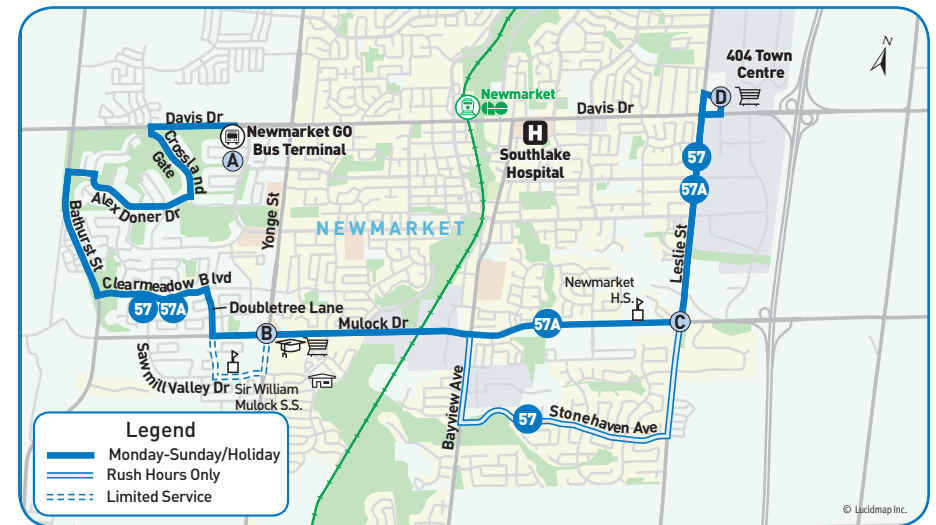

westbound to Newmarket GO Bus Terminal

➔ Sundays/Holidays

Route Branch	Bus Stop Number					
	404 Town Centre 5008 D	Leslie St. & Mulock Dr. 2008 C	Yonge St. & Mulock Dr. 2016 B	Doubletree La. & Austin Paul Dr. 2031	Alex Doner Dr. & Sykes Rd. 2037	Newmarket GO Bus Terminal 4189 A
57A	8:27	8:31	8:38	8:39	8:44	8:49
57A	9:27	9:31	9:38	9:39	9:44	9:49
57A	10:27	10:31	10:38	10:39	10:44	10:49
57A	11:27	11:31	11:38	11:39	11:44	11:49
57A	12:27	12:31	12:38	12:39	12:44	12:49
57A	1:27	1:31	1:38	1:39	1:44	1:49
57A	2:27	2:31	2:38	2:39	2:44	2:49
57A	3:27	3:31	3:38	3:39	3:44	3:49
57A	4:27	4:31	4:38	4:39	4:44	4:49
57A	5:27	5:31	5:38	5:39	5:44	5:49
57A	6:27	6:31	6:38	6:39	6:44	6:49
57A	7:27	7:31	7:38	7:39	7:44	7:49
57A	8:27	8:31	8:38	8:39	8:44	8:49
57A	9:27	9:31	9:38	9:39	9:44	9:49

Weekend Schedule Note

Route 57 does not operate on weekends

revised schedule

Monday-Sunday/Holidays

Effective September 1, 2019

Map Legend

- ➔ Direction of Travel
- 🏠 Bus Terminal
- 🎓 College/University
- 🏥 Hospital
- 🏛 Municipal Office
- 🎓 Secondary School
- Ⓐ Time Point
- 🚉 GO Station
- 🏠 Community Centre
- 📖 Library
- 🚗 Park & Ride
- 🛒 Shopping Centre