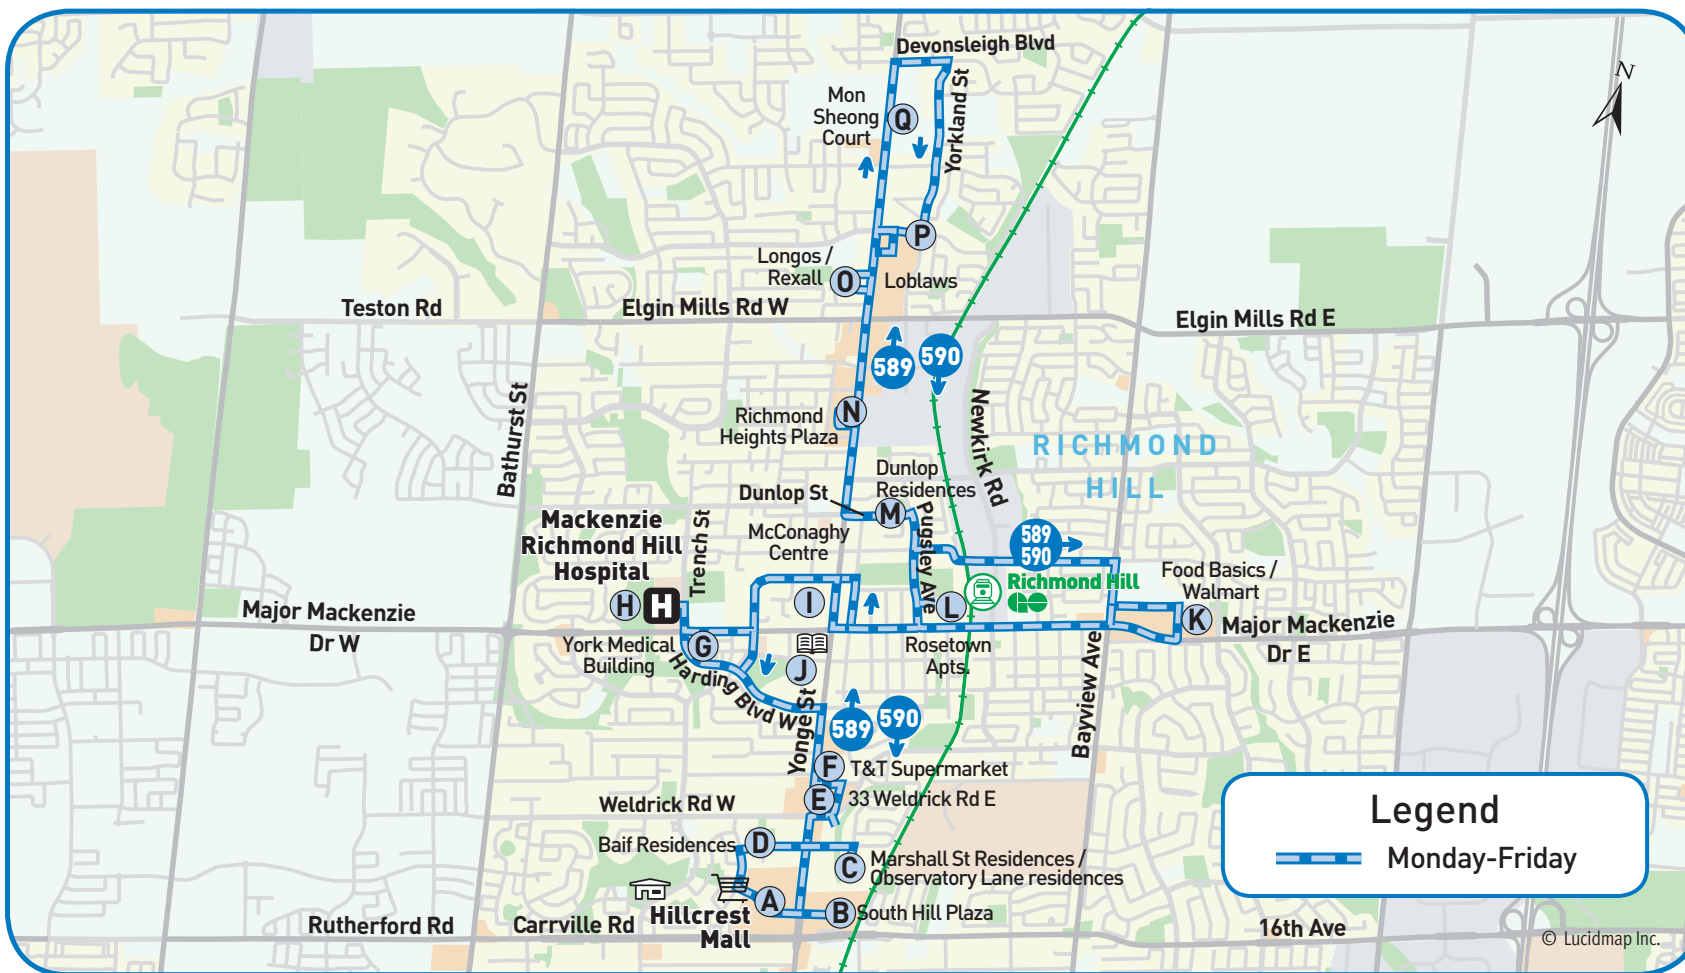

route navigator

589*

*includes route 589/590

Richmond Hill Local

route navigator

589*

*includes route 590

Richmond Hill Local

revised schedule

Monday-Friday

Effective June 30, 2019

Map Legend

- Direction of Travel
- Bus Terminal
- College/University
- Hospital
- Municipal Office
- Secondary School
- Time Point
- GO Station
- Community Centre
- Library
- Park & Ride
- Shopping Centre

589 northbound to Mon Sheong Court

Bus Stop Number	Hillcrest Mall	South Hill Plaza	25 Marshall St. / 100 Observatory La.	Baif Residences	33 Weldrick Rd. E.	T & T Supermarket	250 Harding Blvd.**	Mackenzie Richmond Hill Hospital	McConaghy Centre	Walmart Plaza / Food Basics	Rosetown Apartments	Dunlop Residences*	Richmond Heights Plaza	Loblaws	Mon Sheong Court
	A	B	C	D	E	F	G	H	I	K	L	M	N	P	Q
	7106	4410	5319	5304	5838	4408	2815	4417	5322	4402	5321	2750	4628	6321	7228
MONDAY TO FRIDAY															
A.M.	10:30	10:38	9:03 10:42	9:07 10:46	9:23 11:02	9:24 11:03	9:30 11:09	9:35 11:14	9:39 11:18	9:58 11:33	10:08 11:43	10:12 11:47	10:16 11:51	10:21 11:56	10:30 12:05
P.M.	12:05 1:40 3:15 4:50	12:13 1:48 3:23 4:58	12:17 1:52 3:27 5:02	12:21 1:56 3:31 5:06	12:37 2:12 3:47 5:22	12:38 2:13 3:48 5:23	12:44 2:19 3:54 5:29	12:49 2:24 3:59 5:34	12:53 2:28 4:03 5:38	1:08 2:43 4:14 5:49	1:18 2:53 4:24 5:59	1:22 2:57 4:28 6:03	1:26 3:01	1:31 3:06	1:40 3:15

* Residents of Dunlop Residences must wait for Route 589/590 at the bus shelter located on Dunlop St.

** Customers visiting the medical building at 250 Harding Blvd. will be dropped off / picked up at the southeast corner of Major Mackenzie Dr. & Harding Blvd.