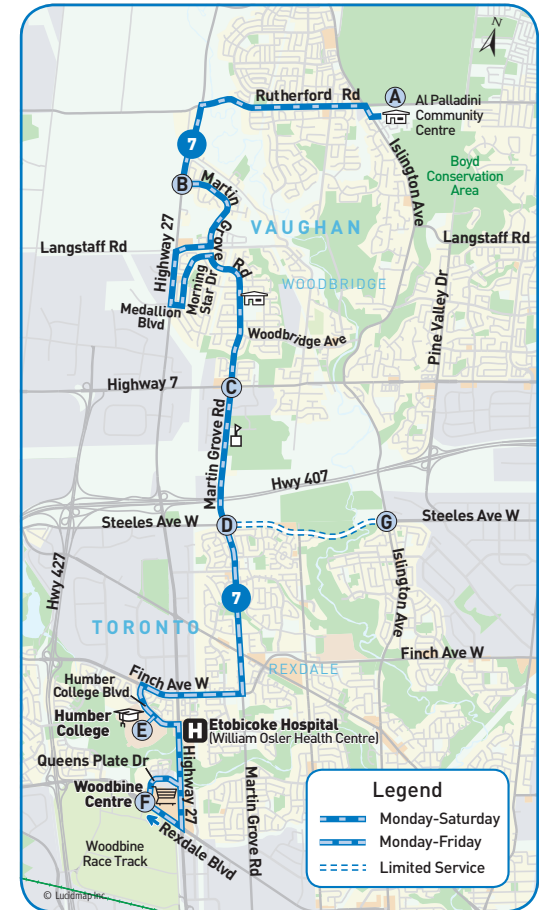

northbound to Hwy 27 & Martin Grove

↑ Saturdays

Bus Stop Number	Istington Ave. & Steeles Ave. W. 3441	Steeles Ave. W. & Martin Grove Rd. 3515	Martin Grove Rd. & Hwy. 7 3525	Martin Grove Rd. & Morning Star Dr. 3531	Al Palladini Community Centre 4411
	G	D	C		A
8:02		8:06	8:09	8:15	8:29
9:10		9:14	9:17	9:23	9:37
10:18		10:22	10:25	10:31	10:45
11:26		11:30	11:33	11:39	11:53
12:02		12:06	12:09	12:15	12:31
12:38		12:42	12:45	12:51	1:07
1:14		1:18	1:21	1:27	1:43
1:50		1:54	1:57	2:03	2:19
2:26		2:30	2:33	2:39	2:55
3:02		3:06	3:09	3:15	3:31
3:38		3:42	3:45	3:51	4:07
4:14		4:18	4:21	4:27	4:43
4:50		4:54	4:57	5:03	5:19
5:26		5:30	5:33	5:39	5:55
6:02		6:06	6:09	6:15	6:31
7:15		7:19	7:22	7:28	7:42
8:22		8:26	8:29	8:35	8:49
9:30		9:34	9:37	9:43	9:57
10:38		10:42	10:45	10:51	11:05

southbound to Steeles Ave.

↓ Saturdays

Bus Stop Number	Al Palladini Community Centre 4411	Martin Grove Rd. & Morning Star Dr. 3550	Martin Grove Rd. & Hwy. 7 3558	Istington Ave. & Steeles Ave. W. 3441
	A		C	G
8:34		8:52	8:57	9:05
9:42		10:00	10:05	10:13
10:50		11:08	11:13	11:21
11:58		12:16	12:21	12:30
12:36		12:54	12:59	1:08
1:12		1:30	1:35	1:44
1:48		2:06	2:11	2:20
2:24		2:42	2:47	2:56
3:00		3:18	3:23	3:32
3:36		3:56	4:01	4:09
4:12		4:32	4:37	4:45
4:48		5:08	5:13	5:21
5:24		5:44	5:49	5:57
6:00		6:20	6:25	6:33
6:36		6:53	6:58	7:05
7:47		8:04	8:09	8:16
8:55		9:12	9:17	9:24
10:03		10:20	10:25	10:32

revised schedule

Monday-Saturday

Effective September 1, 2019

Map Legend

- ➔ Direction of Travel
- 🚌 Bus Terminal
- 🎓 College/University
- 🏥 Hospital
- 🏛️ Municipal Office
- 🏫 Secondary School
- Ⓐ Time Point
- 🚇 GO Station
- 🏠 Community Centre
- 📖 Library
- 🅇 Park & Ride
- 🛒 Shopping Centre