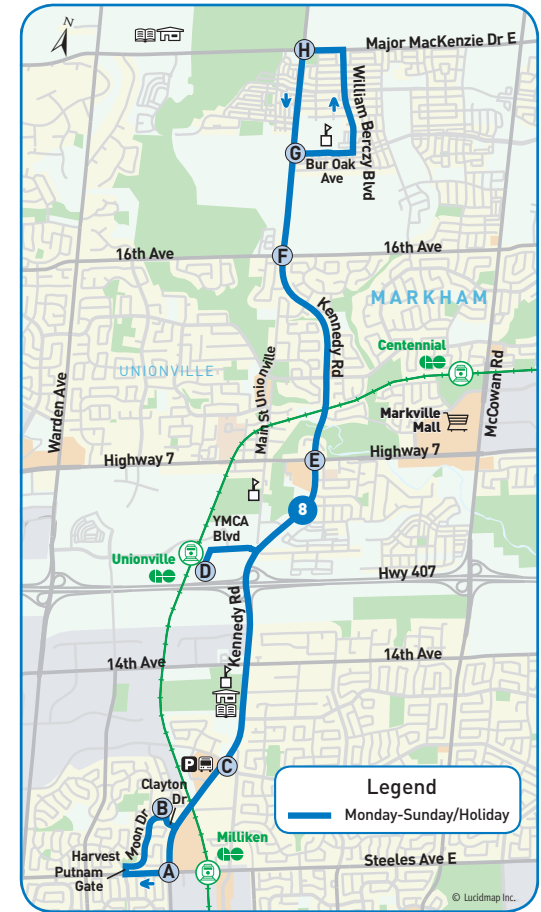

↑ Bus Stop Number

notes

* Trip ends at Harvest Moon Dr. & Clayton Dr.

revised schedule

Monday-Sunday/Holiday

Effective September 1, 2019

Map Legend

- Direction of Travel
- Ⓚ Bus Terminal
- 🎓 College/University
- H Hospital
- 🏛 Municipal Office
- 🏫 Secondary School
- ⓐ Time Point
- 🚶 GO Station
- 🏠 Community Centre
- 📖 Library
- 🅑 Park & Ride
- 🛒 Shopping Centre