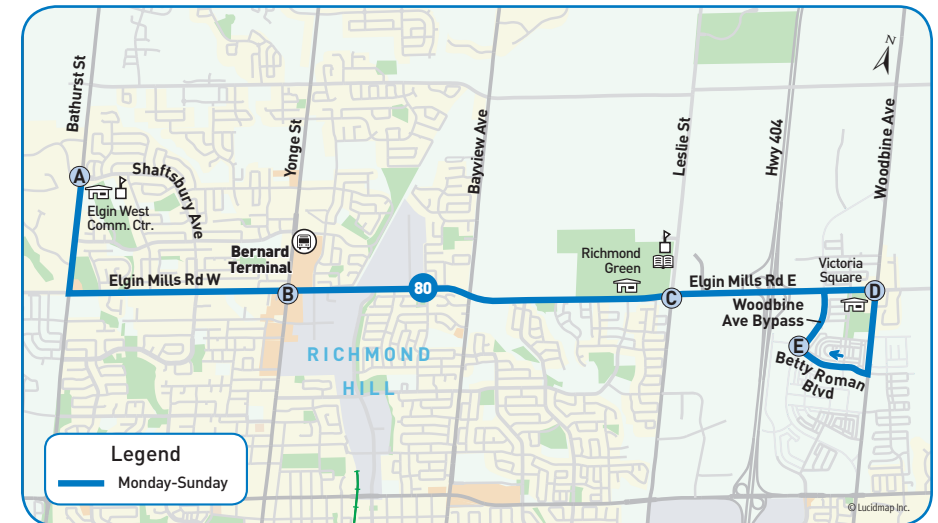

Map Legend

- ➔ Direction of Travel
- Ⓐ Time Point
- 🚌 Bus Terminal
- 🏫 College/University
- 🏥 Hospital
- 🏢 Municipal Office
- 📖 Library
- 🅑 Park & Ride
- 🎓 Secondary School
- 🛒 Shopping Centre