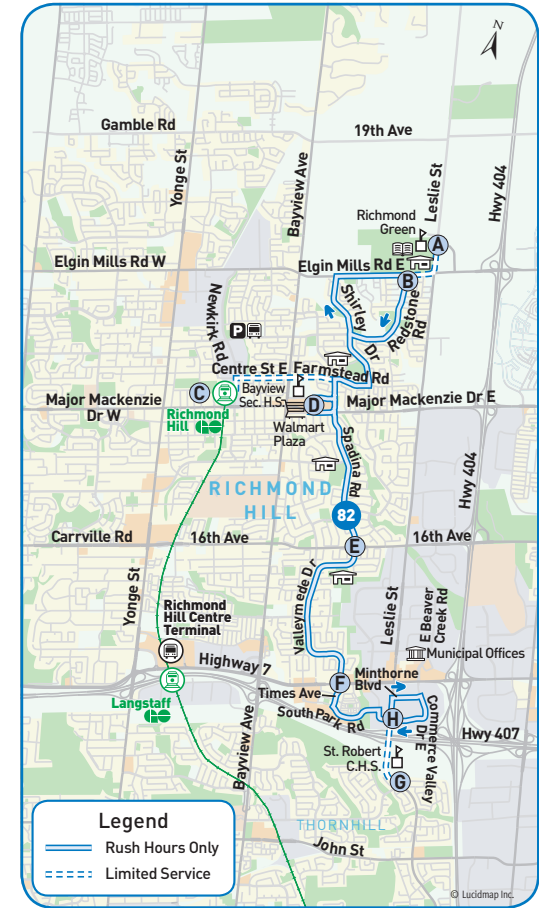

Bus Stop Number

northbound

Weekdays									
St. Robert Catholic High School	Minthorne Ct. & Commerce Valley	Leslie St. & Commerce Valley	Highway 7 & Valleymede Dr.	16th Ave. & Valleymede Dr.	Walmart Plaza	Richmond Hill GO Station	Richmond Green High School	Elgin Mills Rd. E. & Redstone Rd.	
G	H	F	E	D	C	A	B		
5280	6344	1016	1030	1054	1154	1221	4630	5158	
Morning									
	*5:49	5:53	6:00	6:06	6:13		6:26		
	*6:21	6:25	6:32	6:38	6:45		6:58		
	*6:46	6:50	6:57	7:03	7:10		7:23		
	*7:17	7:21	7:28	7:34	7:41		7:54		
	7:51	7:55	8:02	8:08			8:16		
	#8:34	8:38	8:45	8:51		9:05	9:08		
Afternoon									
+2:50	3:00	2:41	2:45	2:52	2:58		3:06		
		3:03	3:07	3:14	3:20		3:29		
		#3:21	3:25	3:32	3:38		3:52		
		3:51	3:55	4:02	4:08		4:17		
		4:40	4:44	4:51	4:57		5:06		
		*5:00	5:04	5:11	5:17	5:24	5:38		
		*6:00	6:04	6:11	6:17	6:24	6:38		
		6:30	6:34	6:41	6:47		6:56		
		7:01	7:05	7:12	7:18		7:27		

notes

- Trip makes GO train connection at Richmond Hill GO Station
- # Trip meets bell time at Richmond Green High School
- + Trip meets bell time at St. Robert Catholic High School

Map Legend

- ➔ Direction of Travel
- 🏠 Bus Terminal
- 🎓 College/University
- H Hospital
- 🏛 Municipal Office
- 🏪 Secondary School
- Ⓐ Time Point
- 🚉 GO Station
- 🏡 Community Centre
- 📖 Library
- 🅑 Park & Ride
- 🛒 Shopping Centre