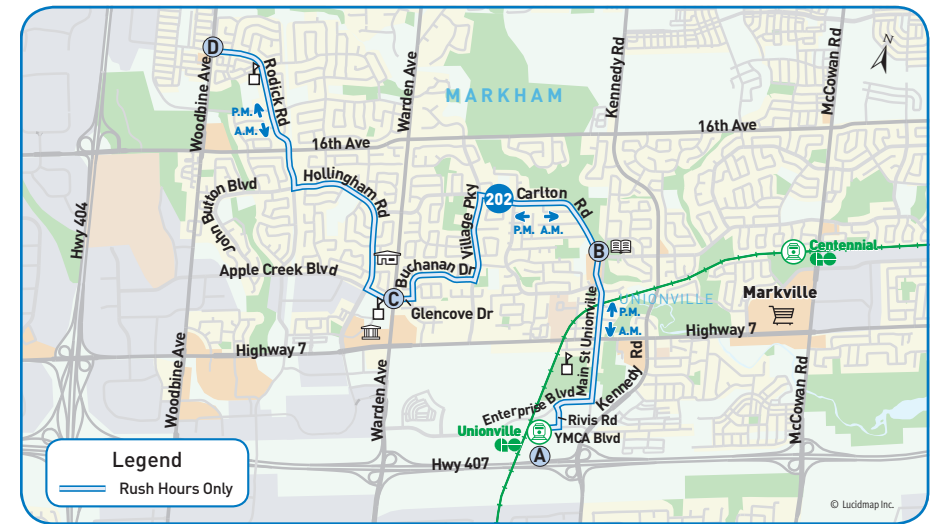

revised schedule

Weekdays

Effective September 1, 2019

eastbound

Morning

Weekdays

Rodick Rd. & Woodbine Ave.	Apple Creek Blvd. & Warden Ave.	Carlton Rd. & Main St. Unionville	Unionville GO Station
1421	5113	1491	4172
D	C	B	A
Morning			
5:52	6:02	6:11	6:17
6:22	6:32	6:41	6:47
7:10	7:20	7:29	7:35
7:36	7:47	7:56	8:02

westbound

Afternoon

Weekdays

Unionville GO Station	Carlton Rd. & Main St. Unionville	Apple Creek Blvd. & Warden Ave.	Rodick Rd. & Woodbine Ave.
4172	1521	1545	1588
A	B	C	D
Afternoon			
5:08	5:18	5:26	5:36
5:38	5:48	5:56	6:06
6:07	6:17	6:25	6:35
6:32	6:42	6:49	6:58
7:00	7:08	7:15	7:26
7:18	7:26	7:33	7:44

Bus Stop Number

Map Legend

- ➔ Direction of Travel
- ⓐ Time Point
- 🏠 Bus Terminal
- 🎓 College/University
- 🏥 Hospital
- 🏛️ Municipal Office
- 🏫 Secondary School
- 🏠 GO Station
- 🏡 Community Centre
- 📖 Library
- 🚗 Park & Ride
- 🛒 Shopping Centre