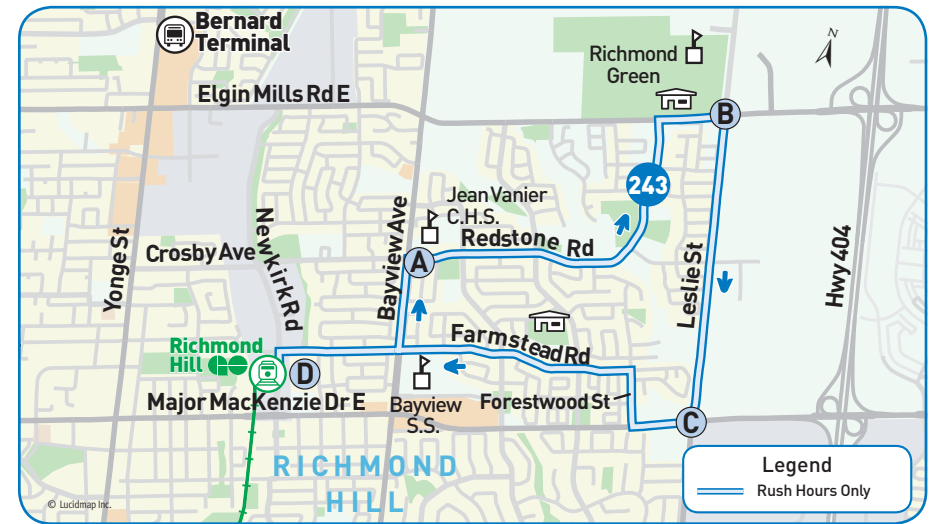

westbound

morning

← Weekdays

Richmond Hill GO Station 1217	Bayview Ave. & Redstone Rd. 2827	Leslie St. & Elgin Mills Rd. 1091	Leslie St. & Major Mac. Dr. 1915	Richmond Hill GO Station 1217
D	A	B	C	D
	5:55	6:02	6:06	6:15
6:20	6:25	6:32	6:36	6:45
6:50	6:55	7:02	7:06	7:15
7:16	7:22	7:29	7:34	7:45

eastbound

afternoon

→ Weekdays

Richmond Hill GO Station 1217	Bayview Ave. & Redstone Rd. 2827	Leslie St. & Elgin Mills Rd. 1091	Leslie St. & Major Mac. Dr. 1915	Richmond Hill GO Station 1217
D	A	B	C	D
5:23	5:29	5:37	5:41	5:51
5:53	5:59	6:07	6:11	6:21
6:23	6:29	6:37	6:41	6:51
6:53	6:59	7:07	7:11	7:21
7:48	7:53	8:00	8:04	8:13
8:53	8:58	9:04	9:08	9:15

revised schedule

Weekdays

Effective September 1, 2019

Map Legend

- Direction of Travel
- 🚌 Bus Terminal
- 🎓 College/University
- 🏥 Hospital
- 🏛️ Municipal Office
- 🎓 Secondary School
- ⓐ Time Point
- 🟢 GO Station
- 🏠 Community Centre
- 📖 Library
- 🅑️ Park & Ride
- 🛒 Shopping Centre