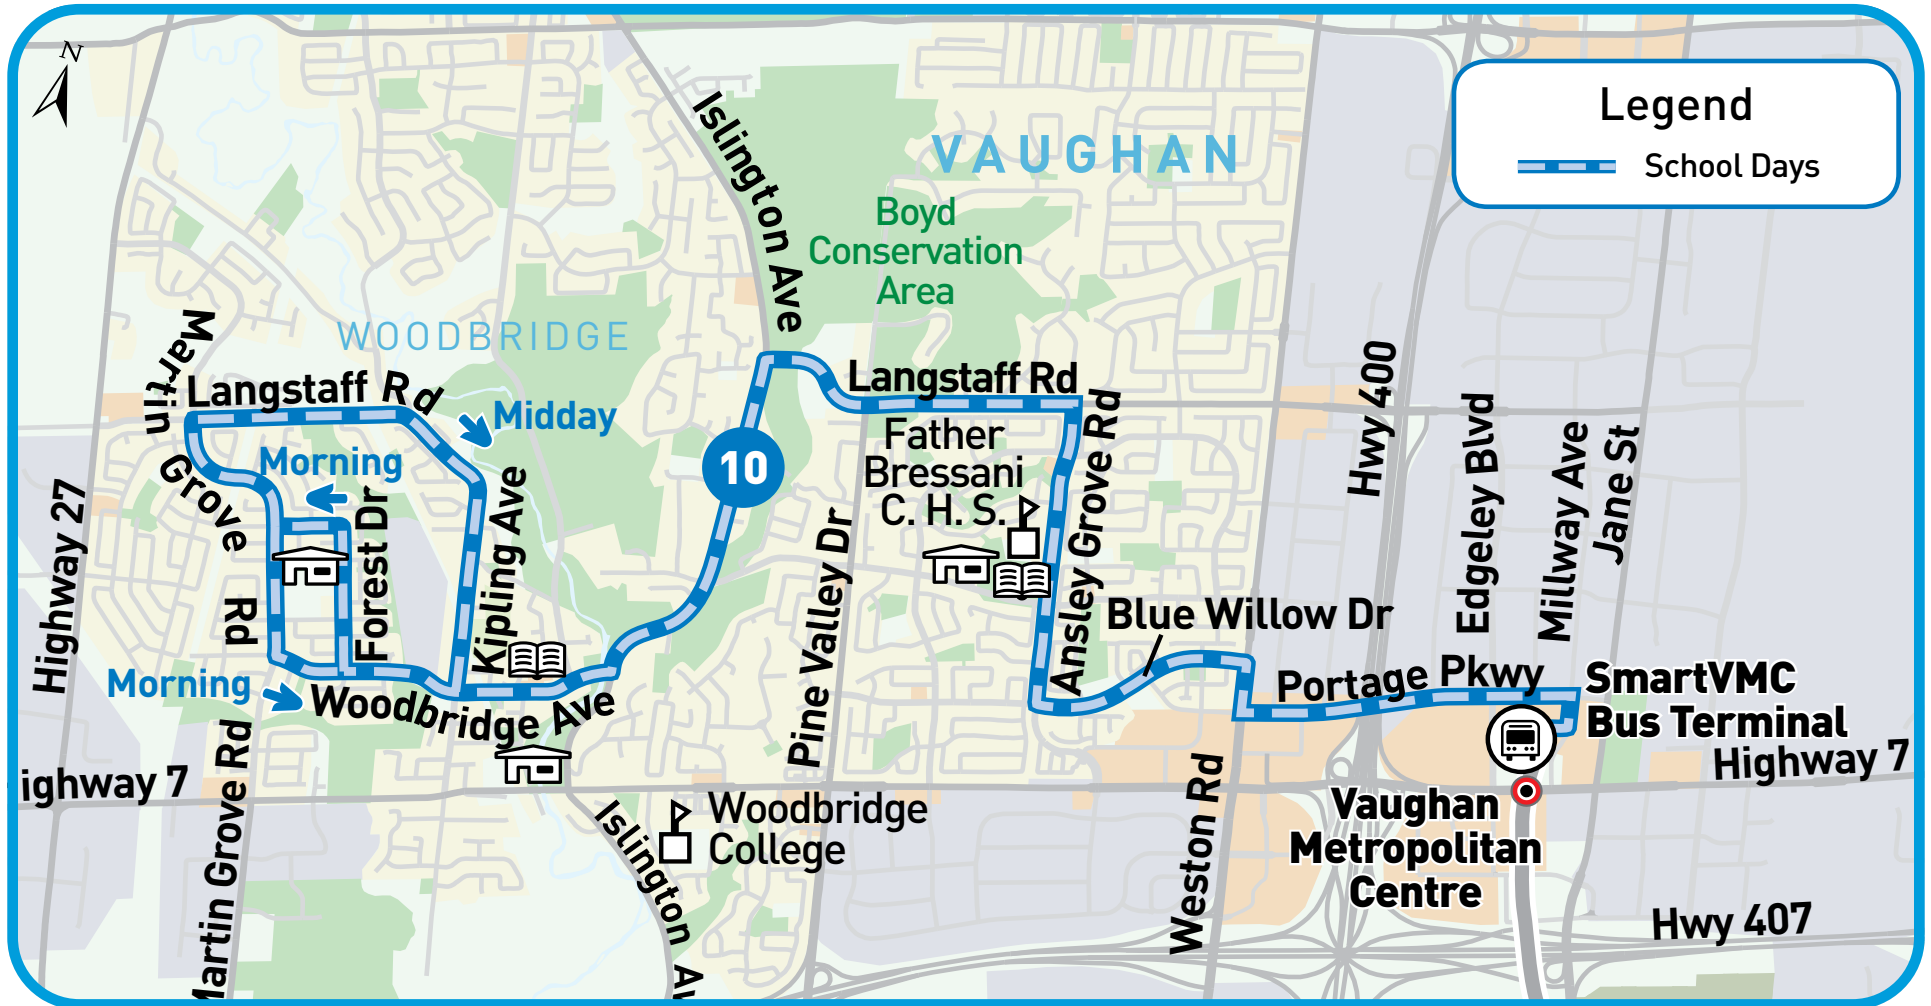

Route Map

10 – Woodbridge

Connection with Father Bressani Catholic High School

1-866-MOVE-YRT (668-3978) | TTY: Bell Relay: 711 | yrt.ca/livechat