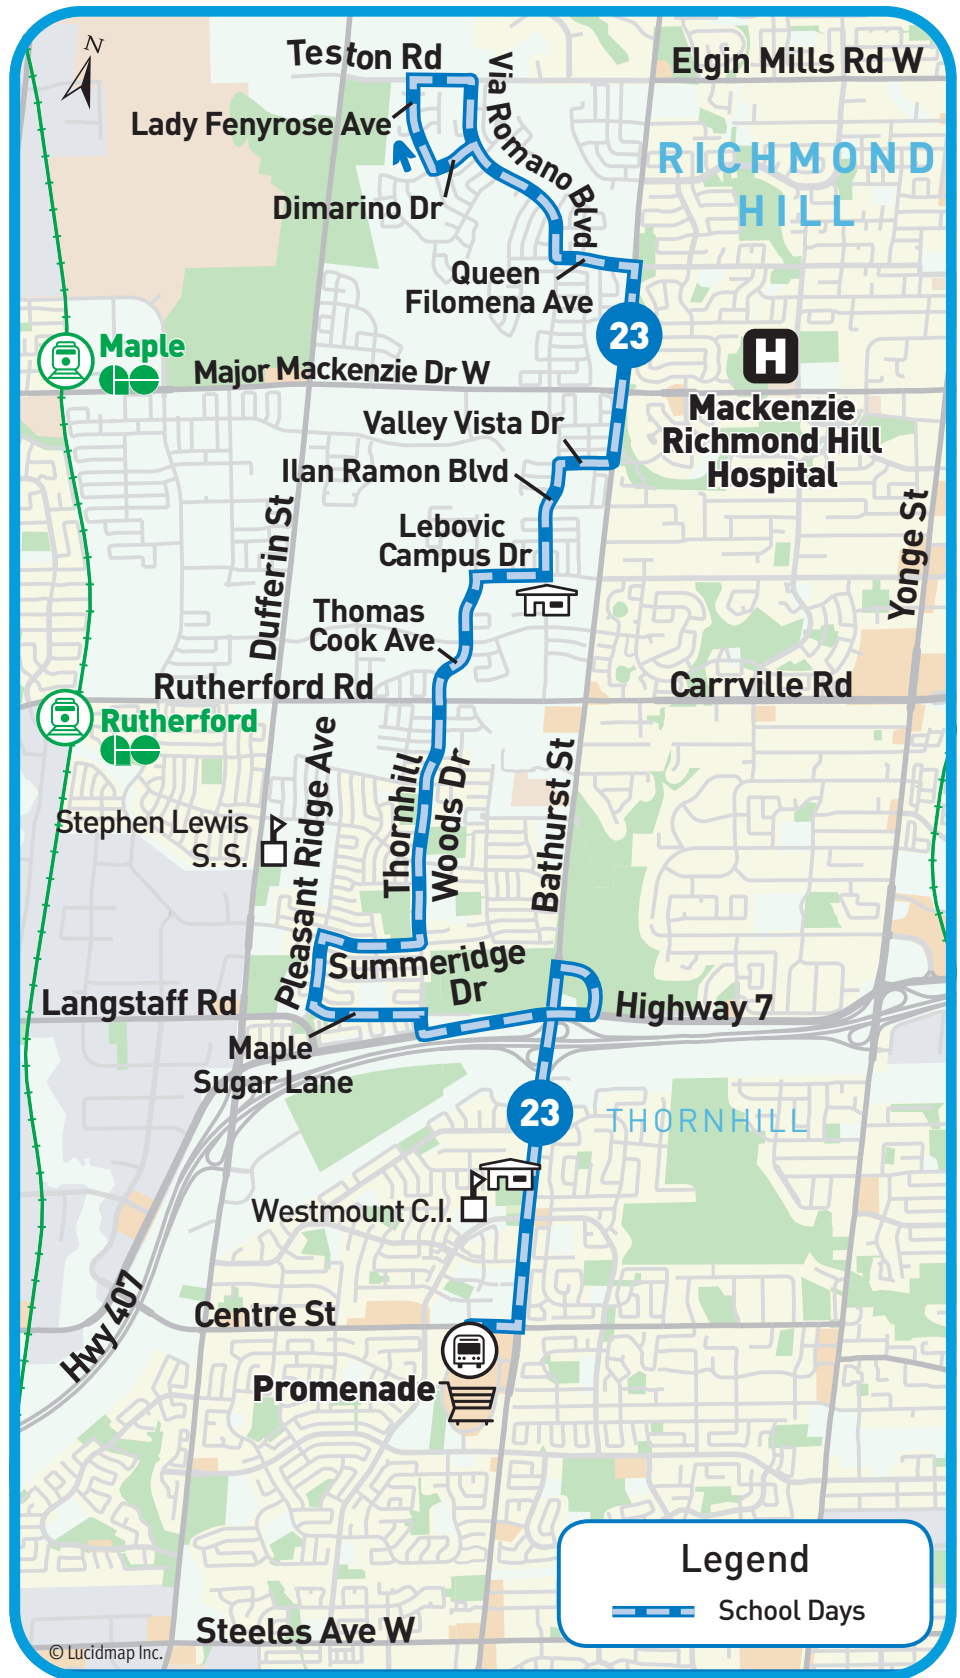

Route Map

23 – Thornhill Woods

Connections with
Stephen Lewis
Secondary School
and Westmount
Collegiate Institute

1-866-MOVE-YRT (668-3978) | TTY: Bell Relay: 711
yrt.ca/livechat

Route Schedule

23 – Thornhill Woods

Midday - Northbound

33	34	35	36	37	38
Via Romano Blvd / Sir Stevens Blvd	Via Romano Blvd / Lady Veronica Lan	Dimarino Dr / Lady Fenyrose Av	Lady Fenyrose Av / Midvale Heights	Lady Fenyrose Av / Teston Rd	Teston Rd / Via Romano Blvd
5791	5792	6059	6221	6060	6236
11:42	11:42	11:43	11:44	11:45	11:46