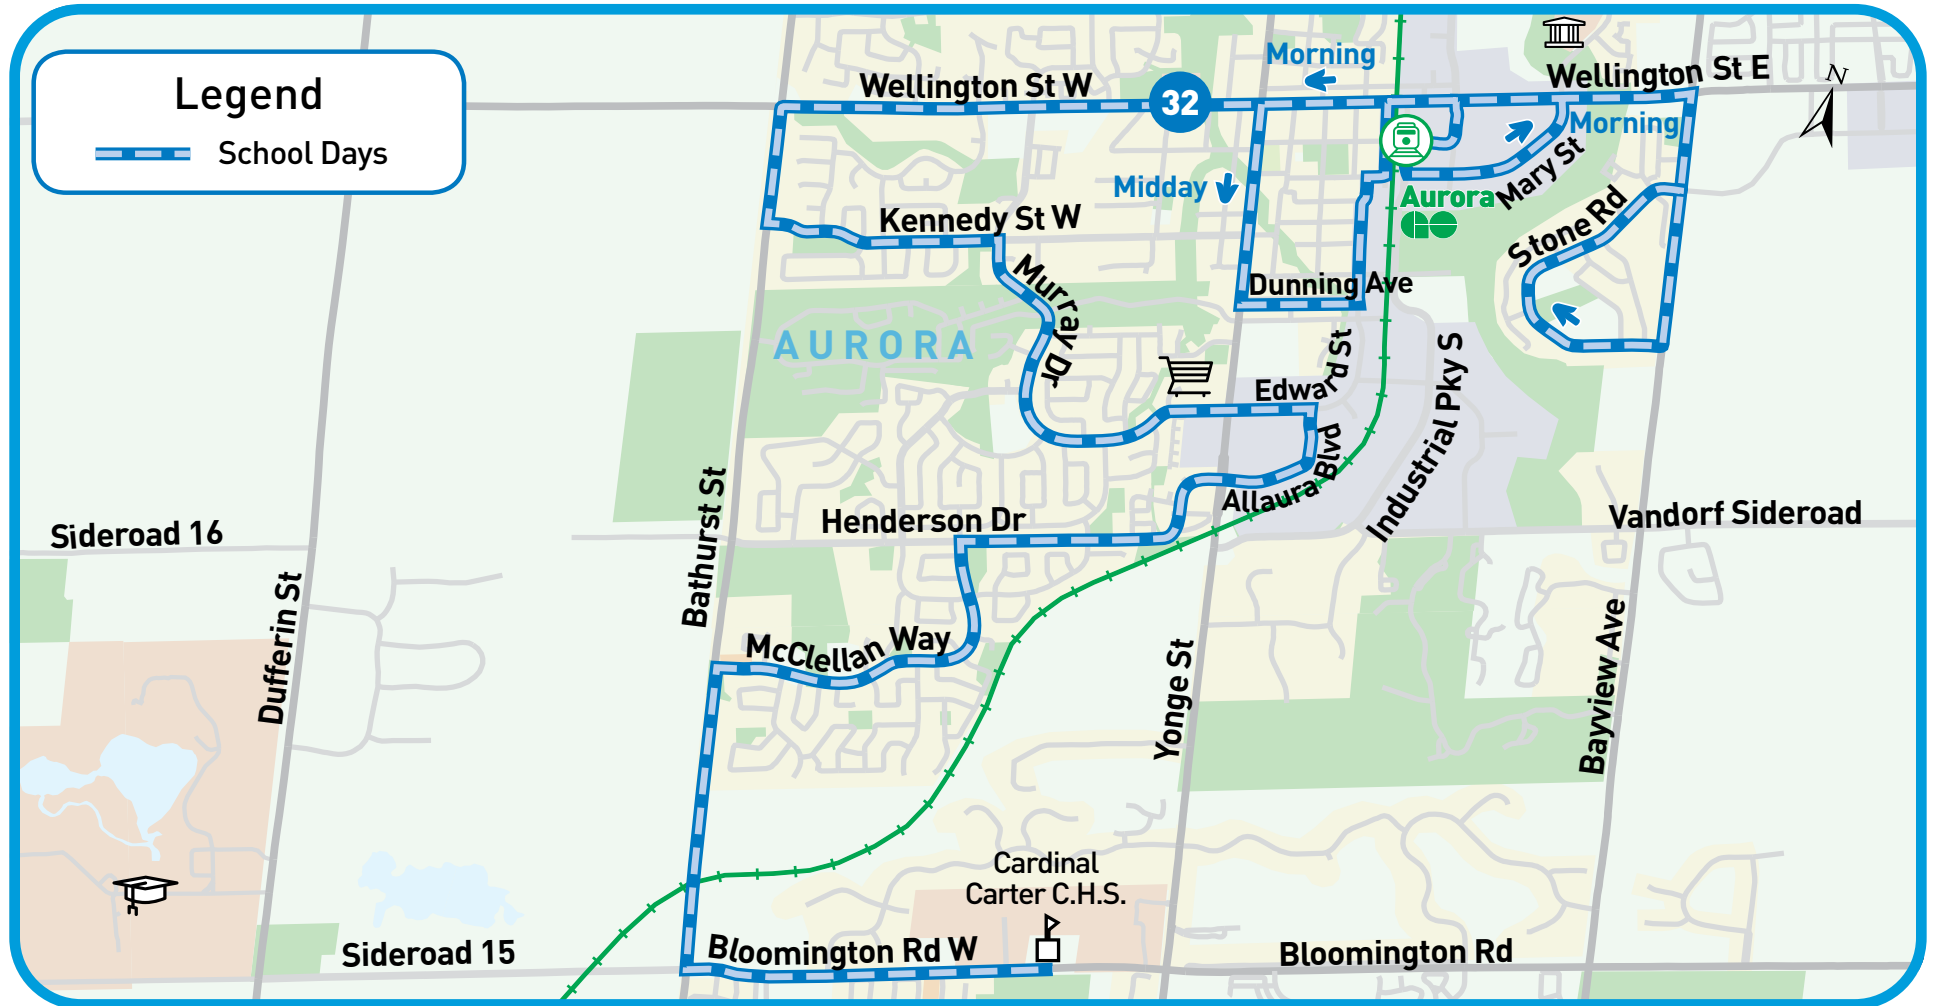

32- Aurora South

Connection with Cardinal Carter Catholic High School

1-866-MOVE-YRT (668-3978) | TTY: Bell Relay: 711 | yrt.ca/livechat