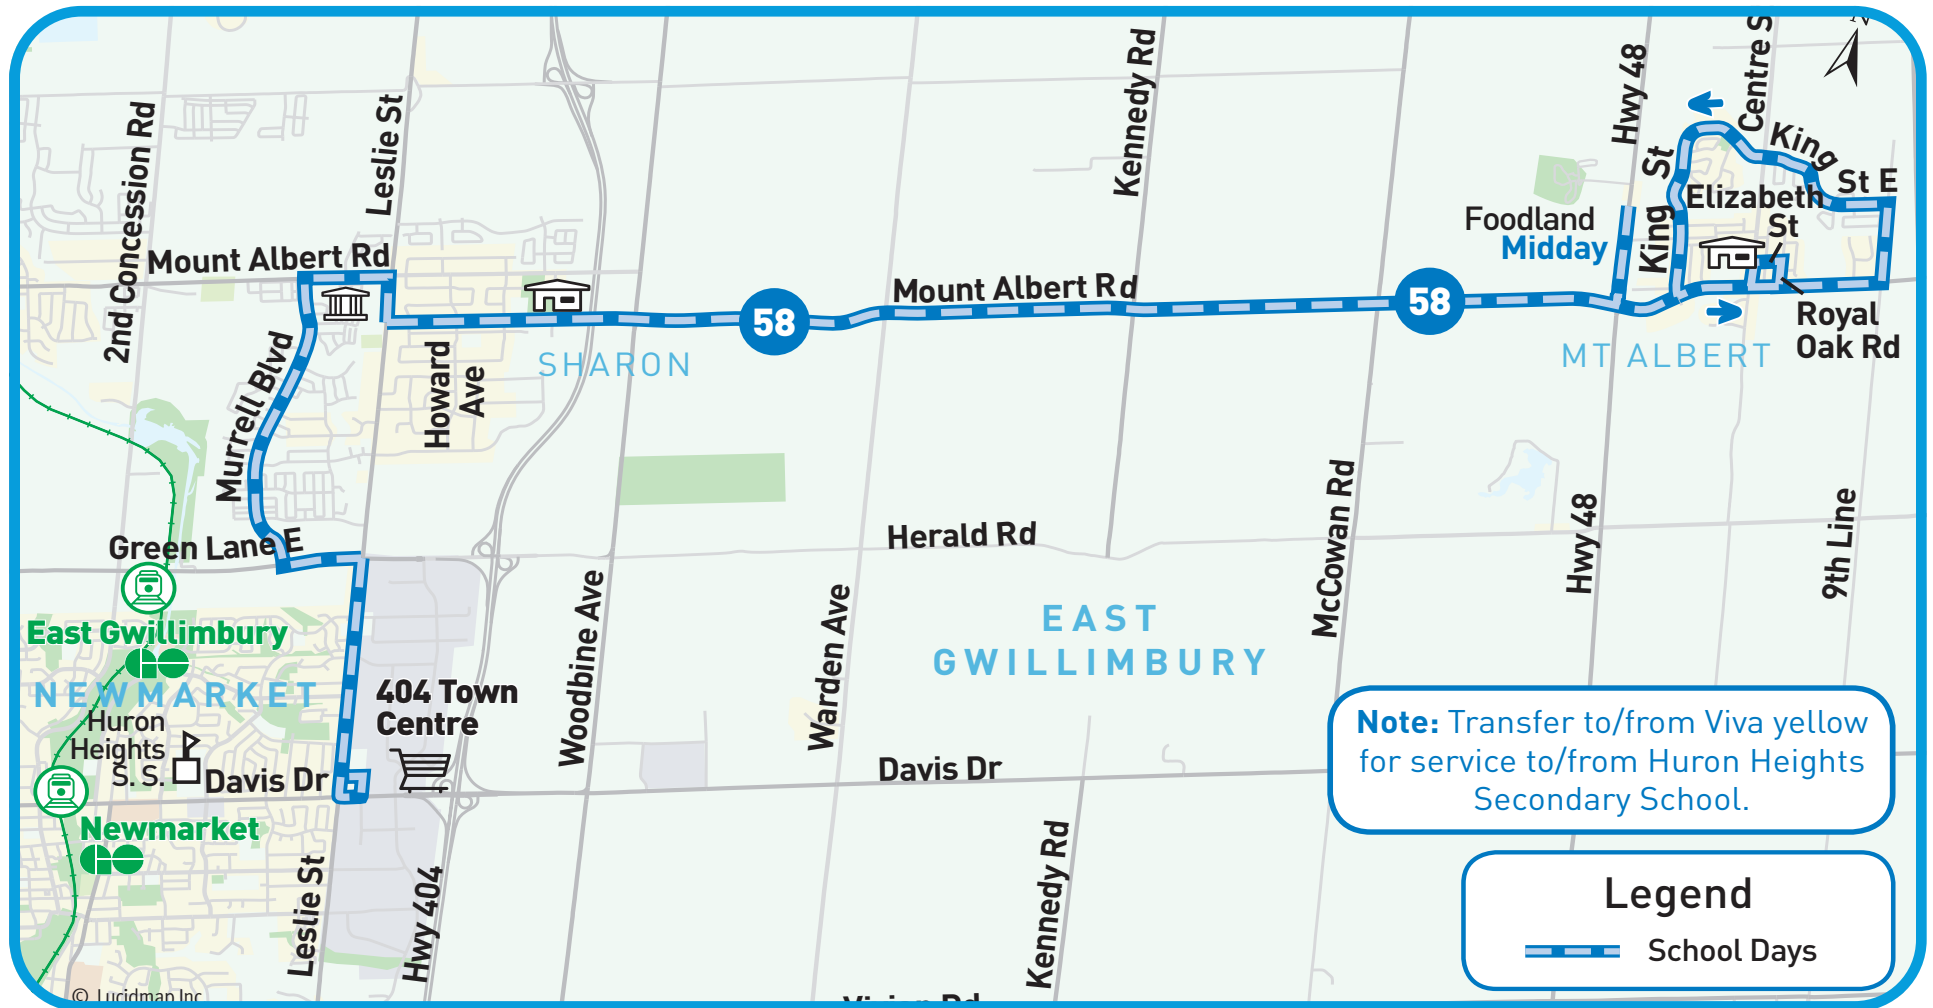

Route Map

58 – Mount Albert

Connection with Viva yellow to/from Huron Heights Secondary School

Note: Transfer to/from Viva yellow for service to/from Huron Heights Secondary School.

Legend
— School Days

1-866-MOVE-YRT (668-3978) | TTY: Bell Relay: 711 | yrt.ca/livechat