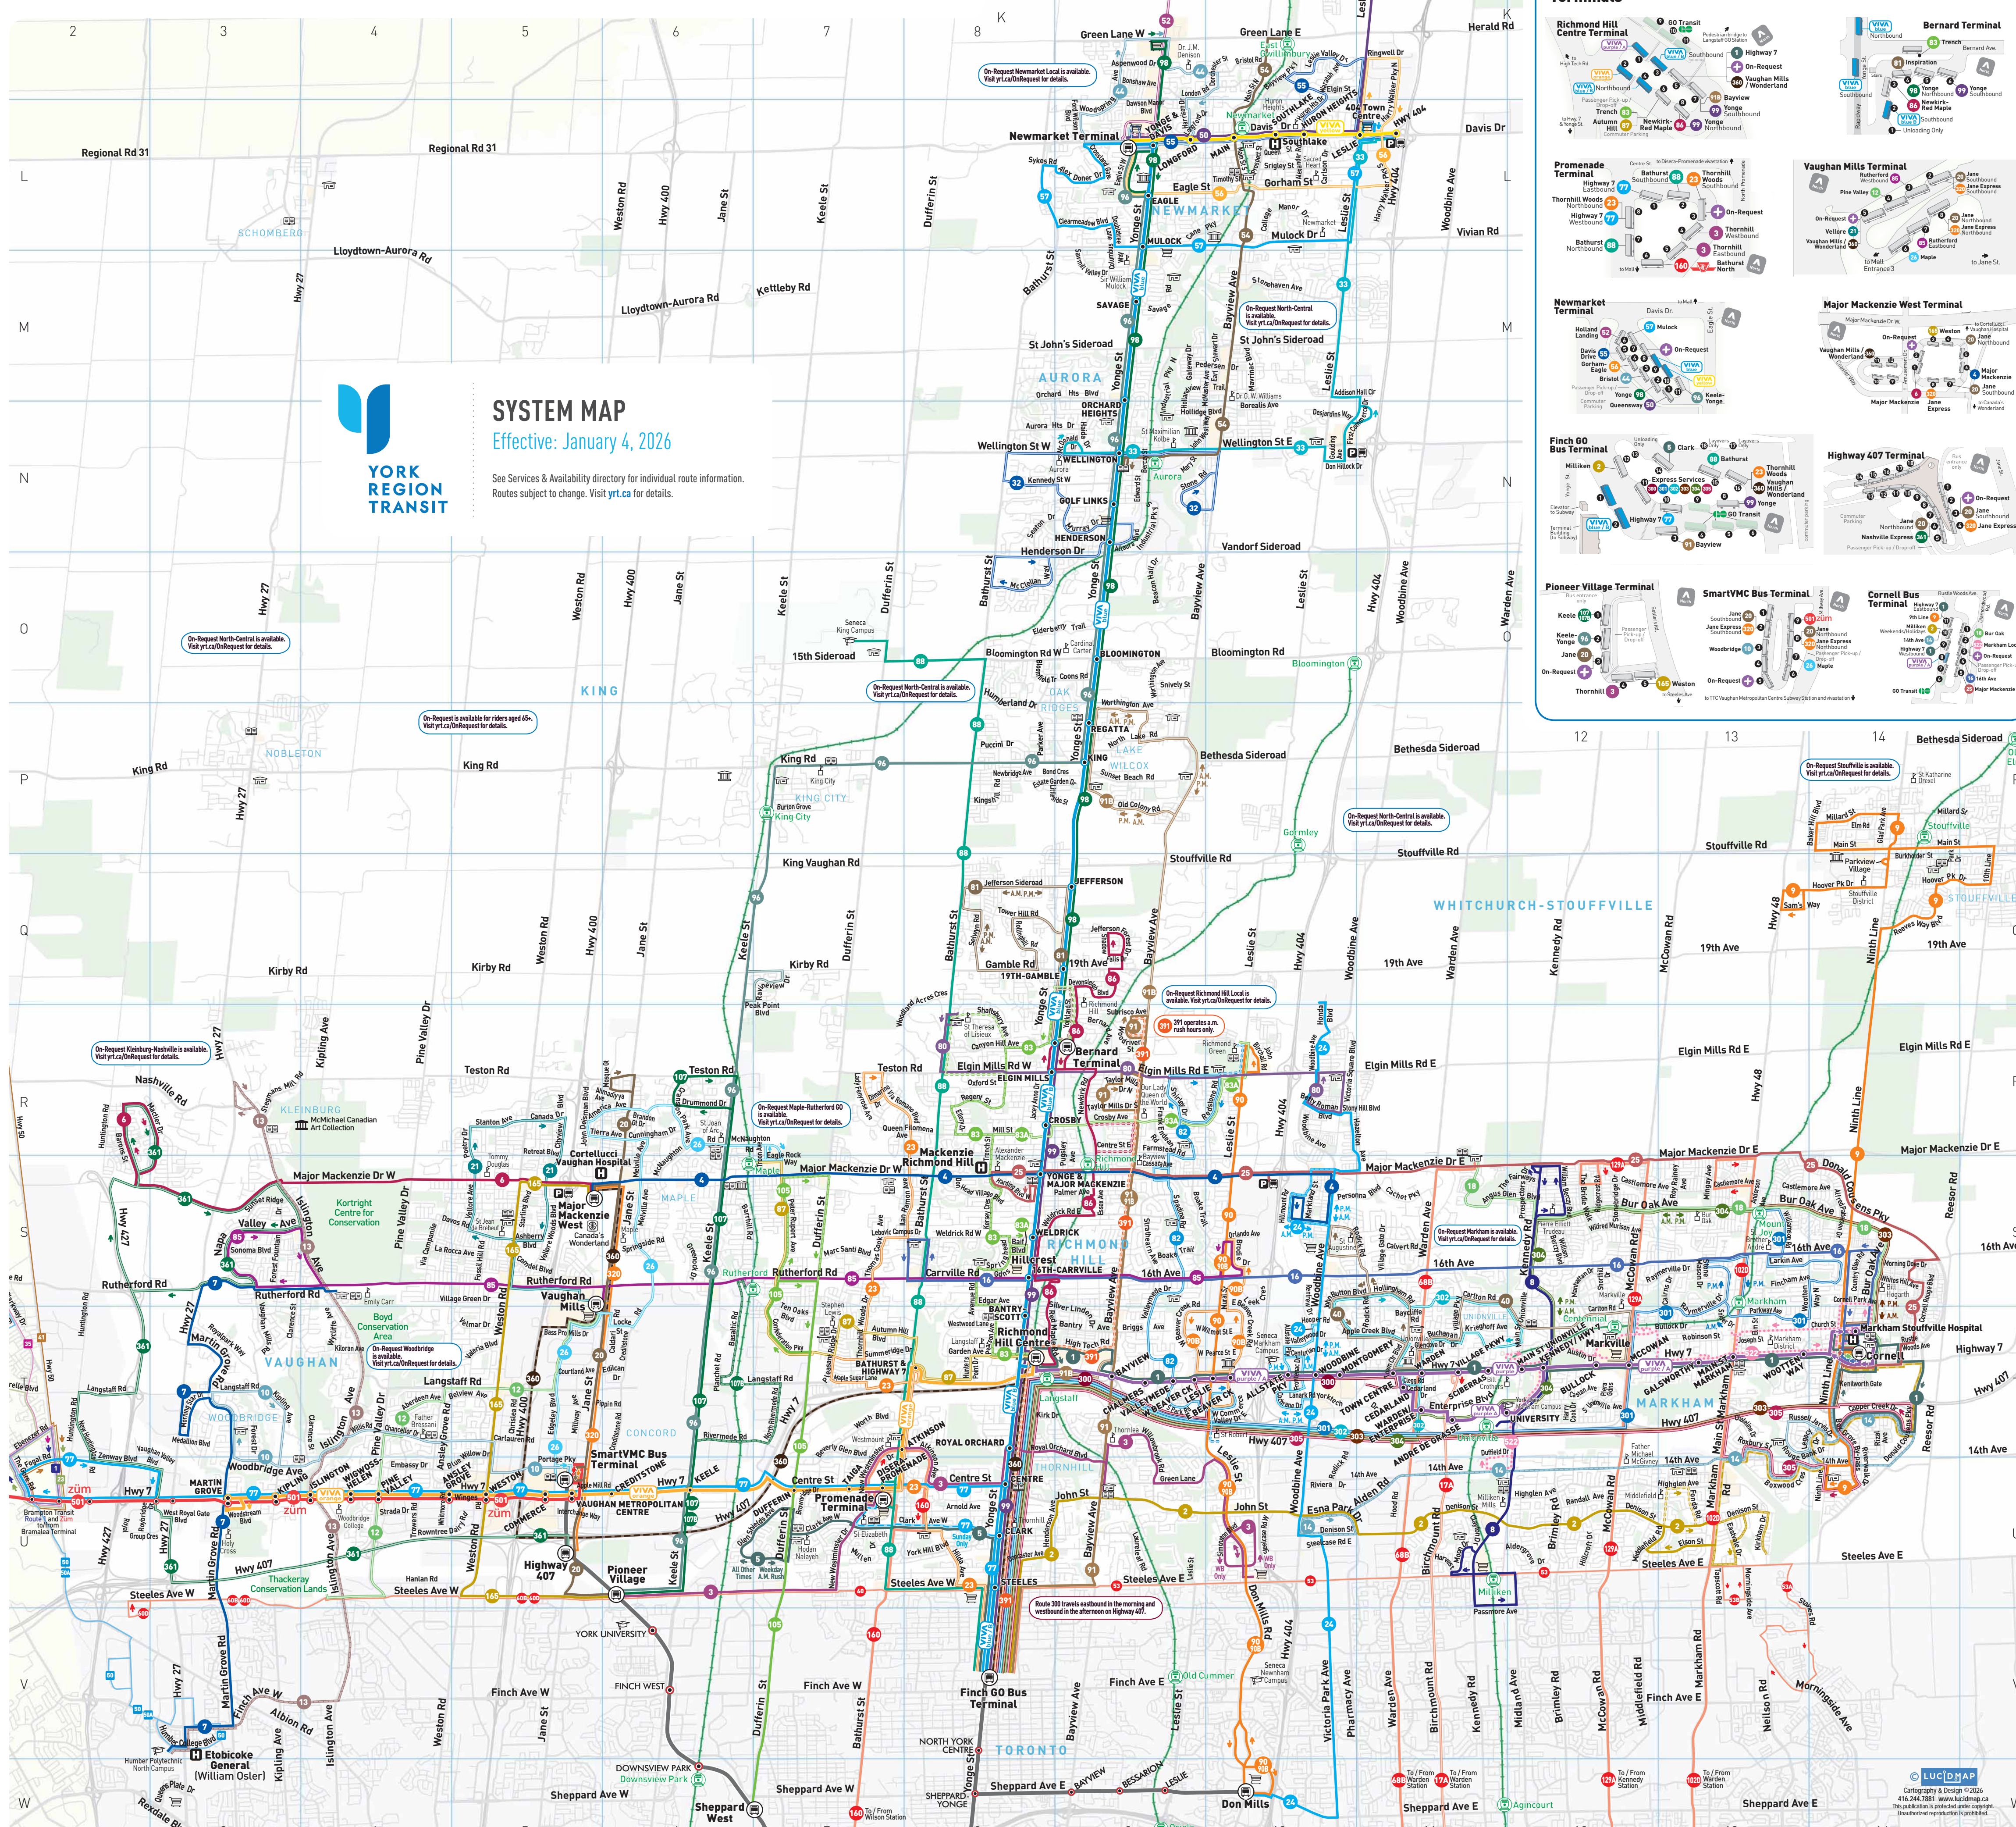

Legend

- Vivastation / Service
- Regular Service¹
- Weekdays Only
- Weekends Only
- Rush Hours Only²
- Limited Service
- Community Route
- TTC Route Serving York Region
- TTC Route Bordering York Region
- TTC Station / Subway
- GO Train Station
- Major Bus Terminal
- Park & Ride
- Community Centre
- Shopping Centre
- Hospital
- Municipal Office
- Secondary School
- College/University
- Direction of Travel
- Library
- Amusement Park
- Museum/Art Gallery

¹See Routes & Availability directory for individual route information
²Rush hours are weekdays approx. 6 a.m. to 9 a.m. and 3 p.m. to 7 p.m.