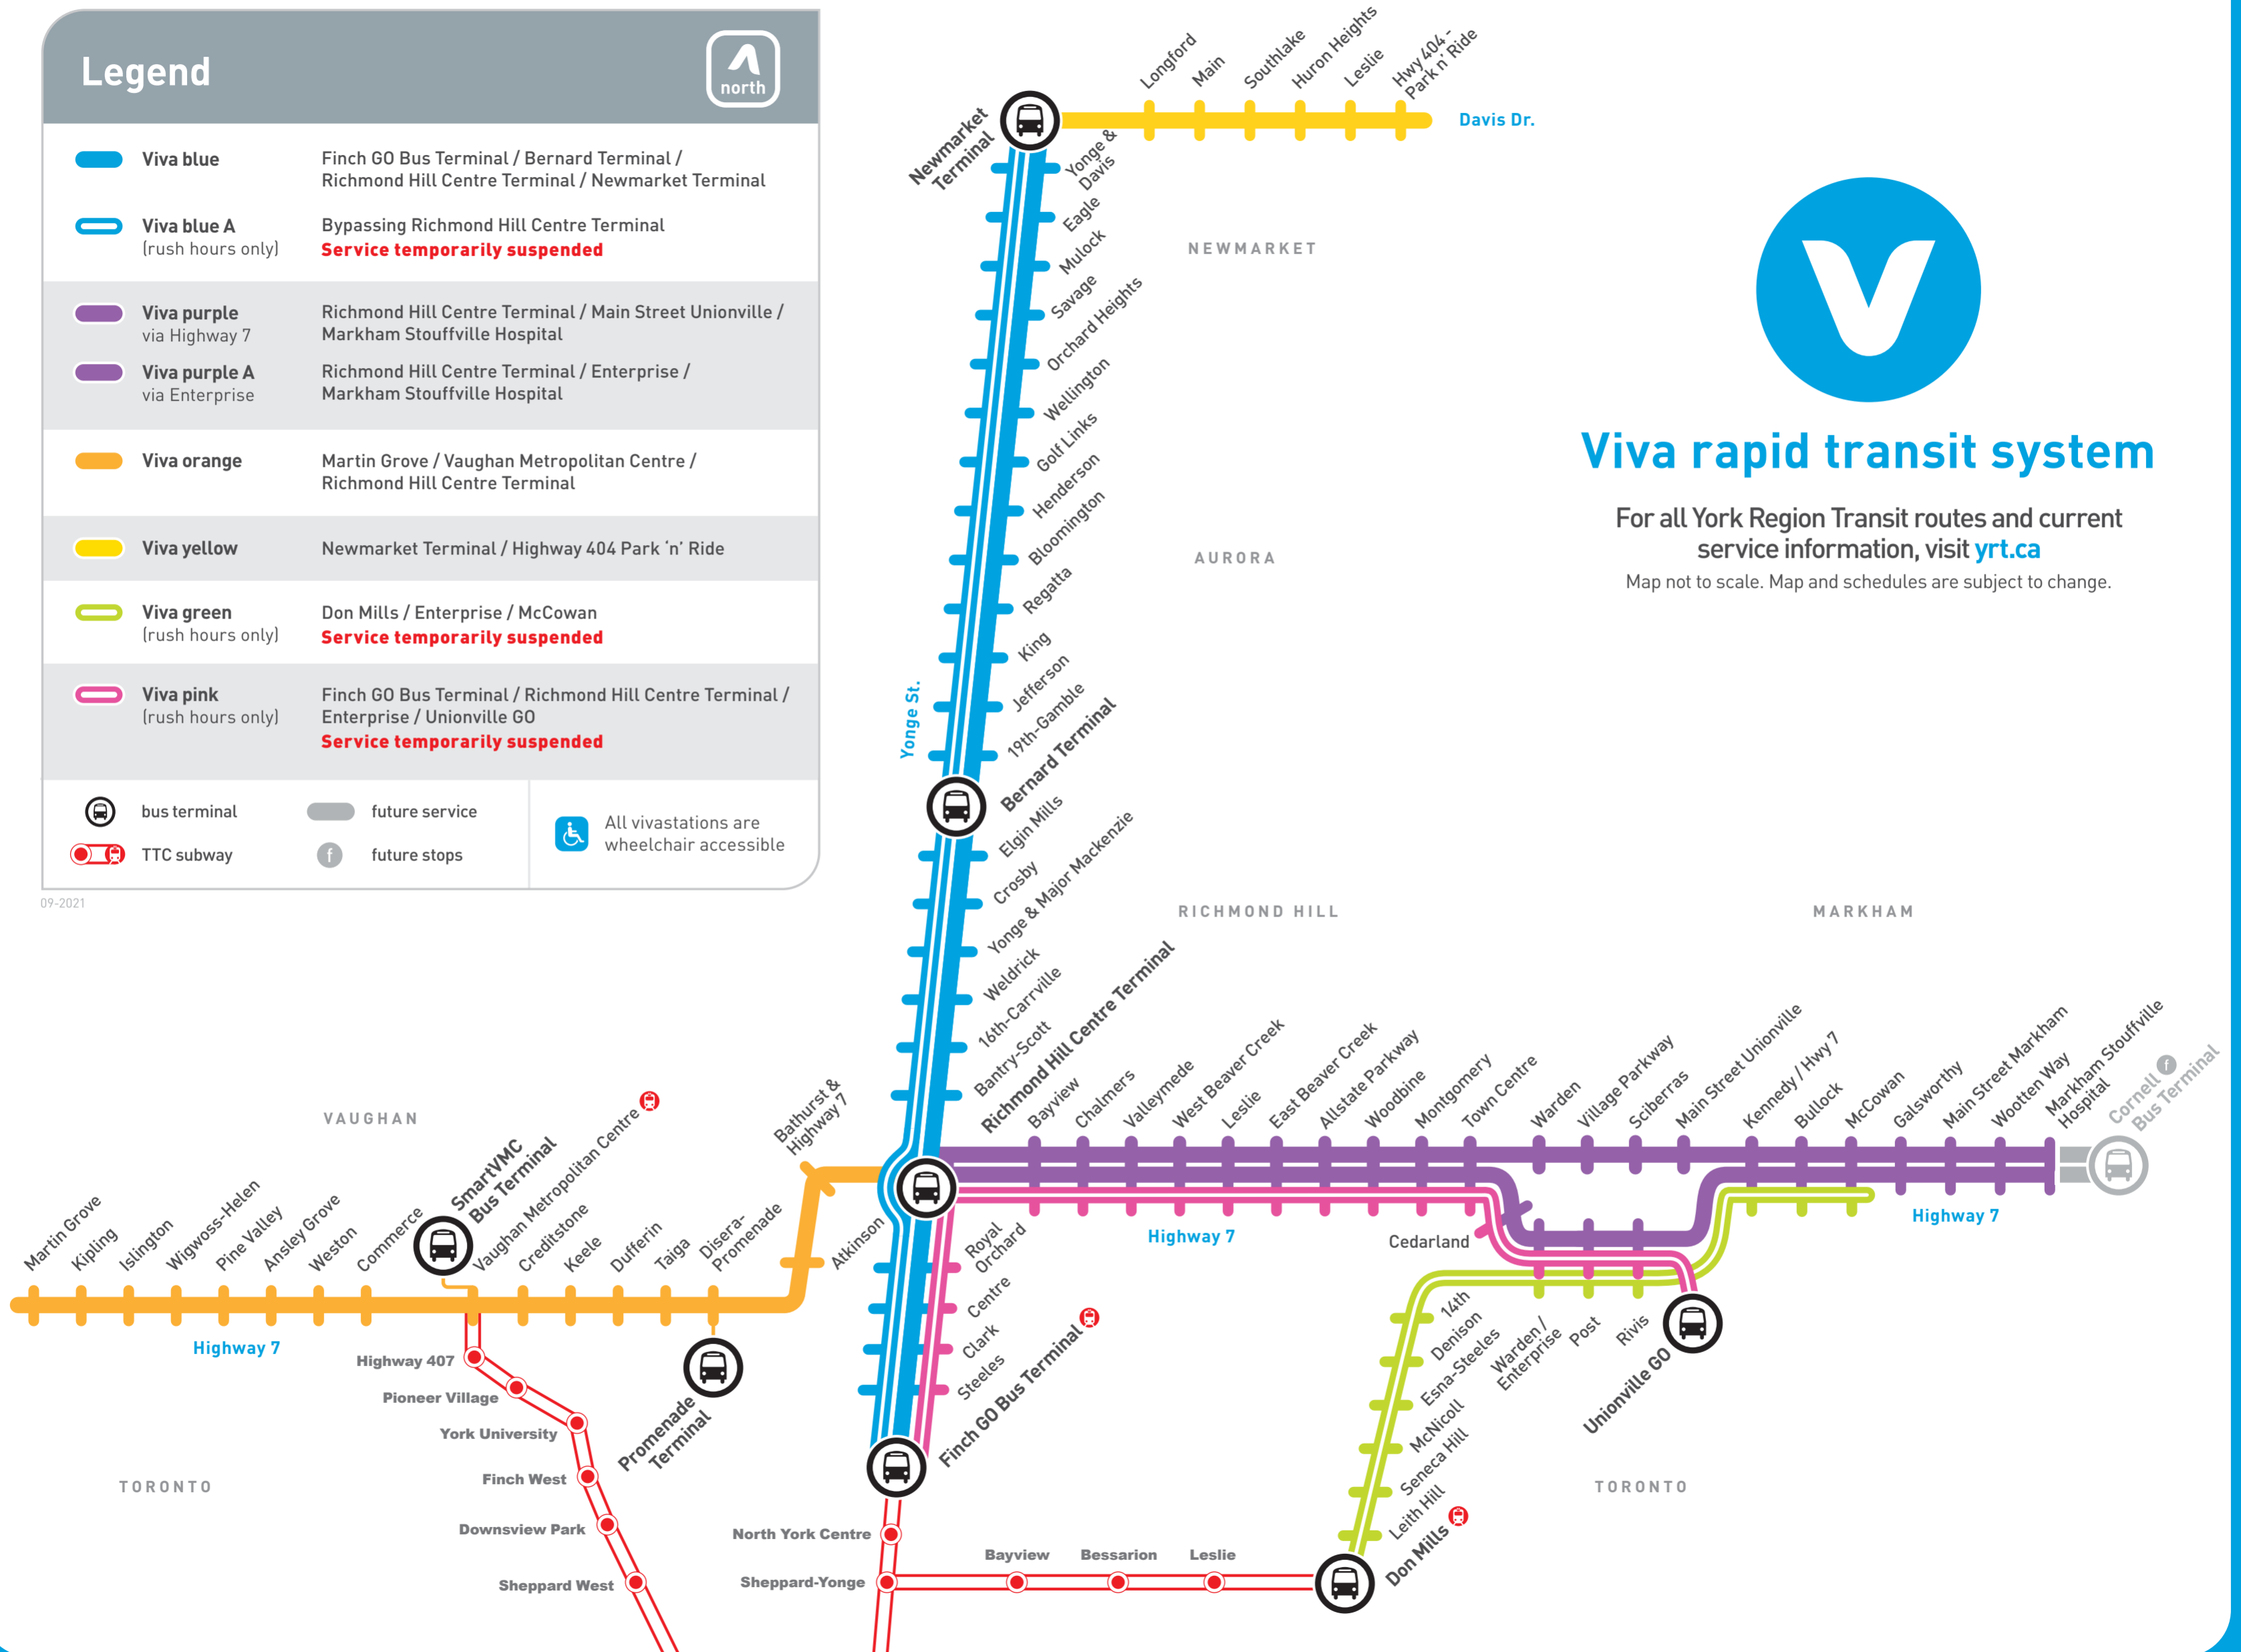

# Legend

- █ **Viva blue** Finch GO Bus Terminal / Bernard Terminal / Richmond Hill Centre Terminal / Newmarket Terminal
  - █ **Viva blue A** (rush hours only) Bypassing Richmond Hill Centre Terminal **Service temporarily suspended**
  - █ **Viva purple** via Highway 7 Richmond Hill Centre Terminal / Main Street Unionville / Markham Stouffville Hospital
  - █ **Viva purple A** via Enterprise Richmond Hill Centre Terminal / Enterprise / Markham Stouffville Hospital
  - █ **Viva orange** Martin Grove / Vaughan Metropolitan Centre / Richmond Hill Centre Terminal
  - █ **Viva yellow** Newmarket Terminal / Highway 404 Park 'n' Ride
  - █ **Viva green** (rush hours only) Don Mills / Enterprise / McCowan **Service temporarily suspended**
  - █ **Viva pink** (rush hours only) Finch GO Bus Terminal / Richmond Hill Centre Terminal / Enterprise / Unionville GO **Service temporarily suspended**
- |              |                |  |
|--------------|----------------|--|
| bus terminal | future service | All vivastations are wheelchair accessible |
| TTC subway   | future stops   |  |

## Viva rapid transit system

For all York Region Transit routes and current service information, visit [yrt.ca](http://yrt.ca)

Map not to scale. Map and schedules are subject to change.