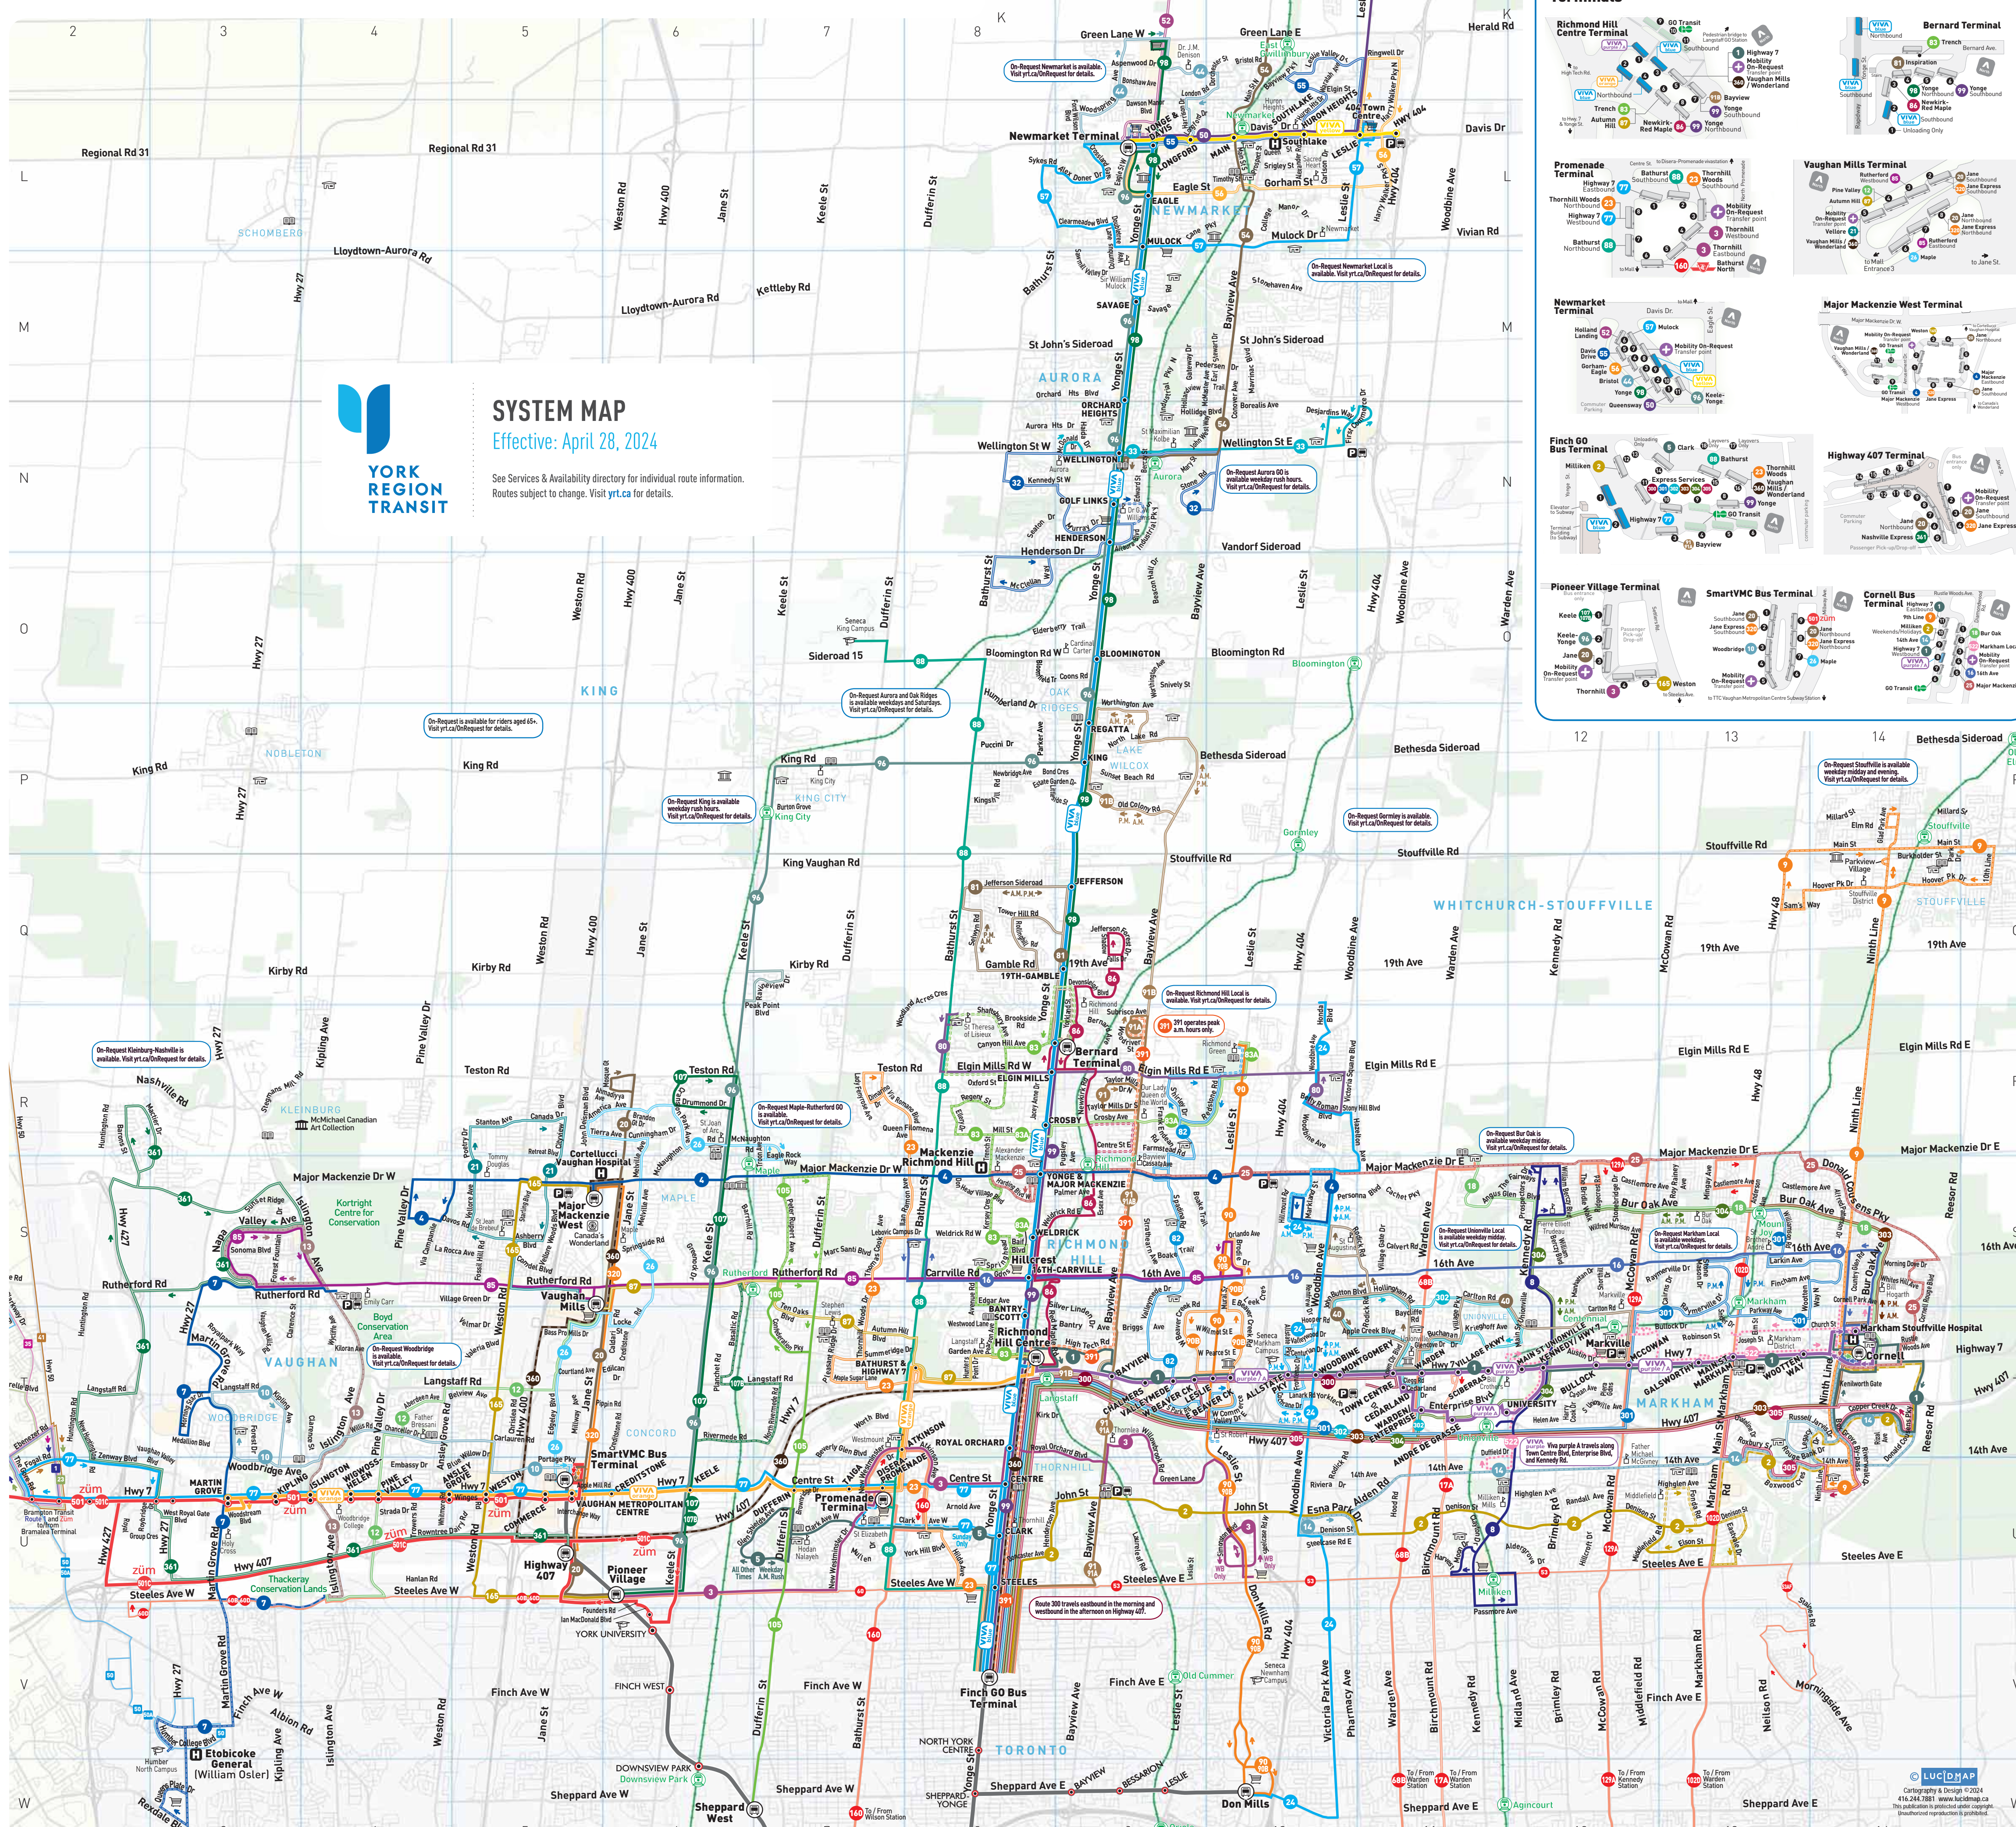

Legend

Vivastation / Service	TTC Route Serving York Region	Park & Ride
Regular Service¹	TTC Route Bordering York Region	Community Centre
Weekdays Only	TTC Station / Subway	Shopping Centre
Weekends Only	GO Train Station	Hospital
Rush Hours Only²	Major Bus Terminal	Municipal Office
Limited Service	Community Route	Secondary School
Community Route		College/University
		Direction of Travel
		Library
		Amusement Park
		Museum/Art Gallery

¹ See Routes & Availability directory for individual route information
² Rush hours are weekdays approx. 6 a.m. to 9 a.m. and 3 p.m. to 7 p.m.