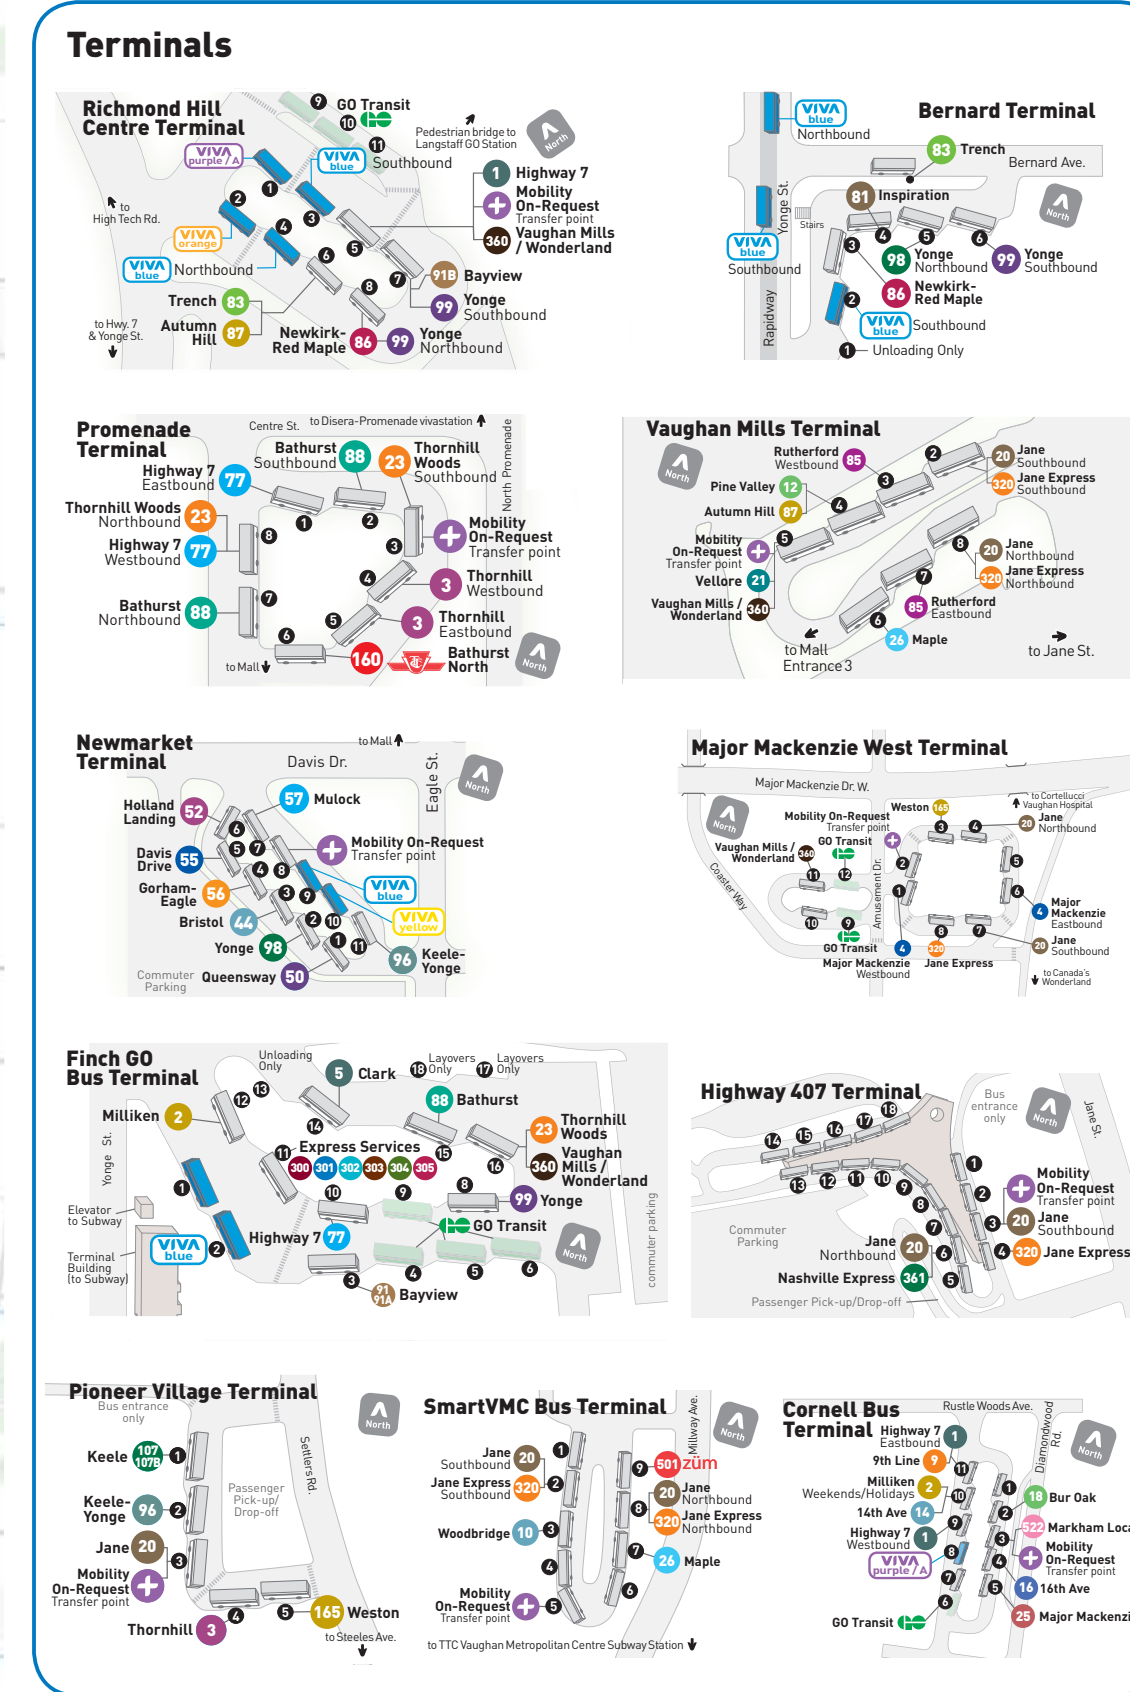

See yrt.ca for individual route information
All YRT services are accessible