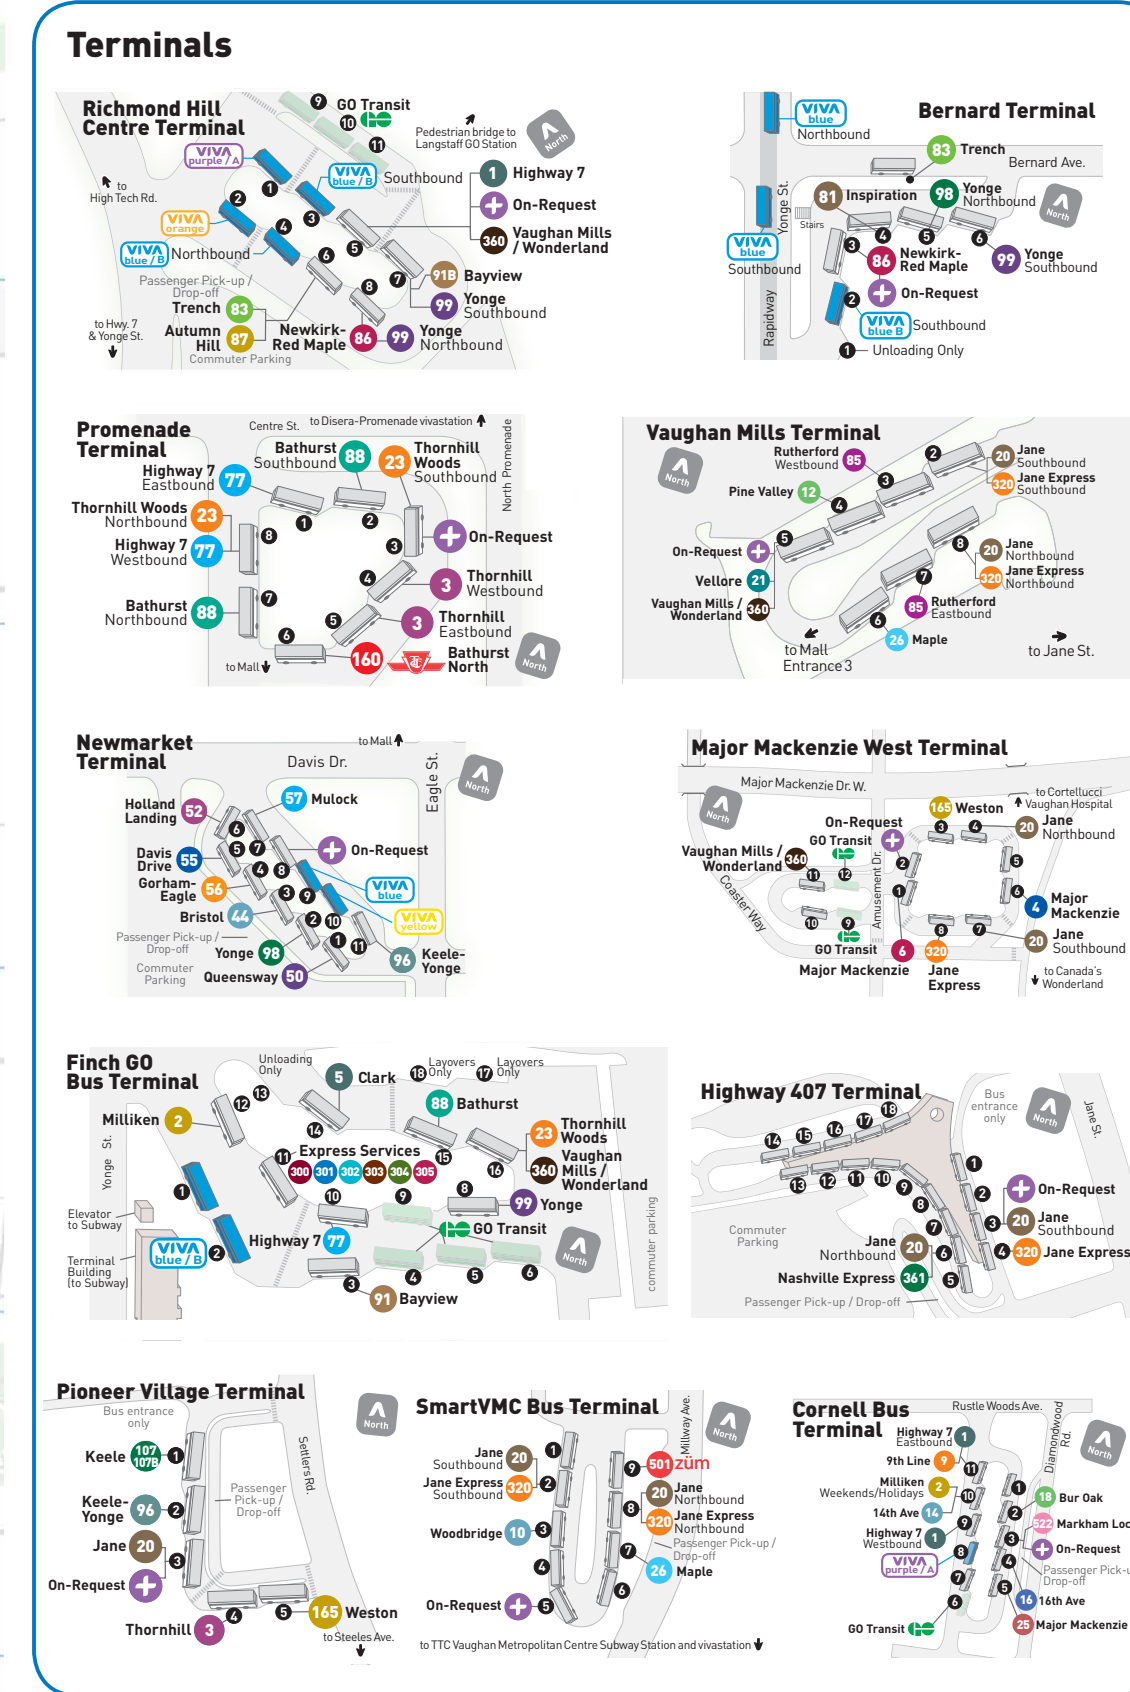

Legend

Vivatation / Service	TTC Route Serving York Region	Park & Ride
Regular Service¹	TTC Route Bordering York Region	Community Centre
Weekdays Only	TTC Station / Subway	Shopping Centre
Weekends Only	GO Train Station	Hospital
Rush Hours Only²	Major Bus Terminal	Municipal Office
Limited Service	Major Bus Terminal	Secondary School
Community Route	Major Bus Terminal	College/University
		Direction of Travel
		Library
		Amusement Park
		Museum/Art Gallery

¹ See Routes & Availability directory for individual route information
² Rush hours are weekdays approx. 6 a.m. to 9 a.m. and 3 p.m. to 7 p.m.