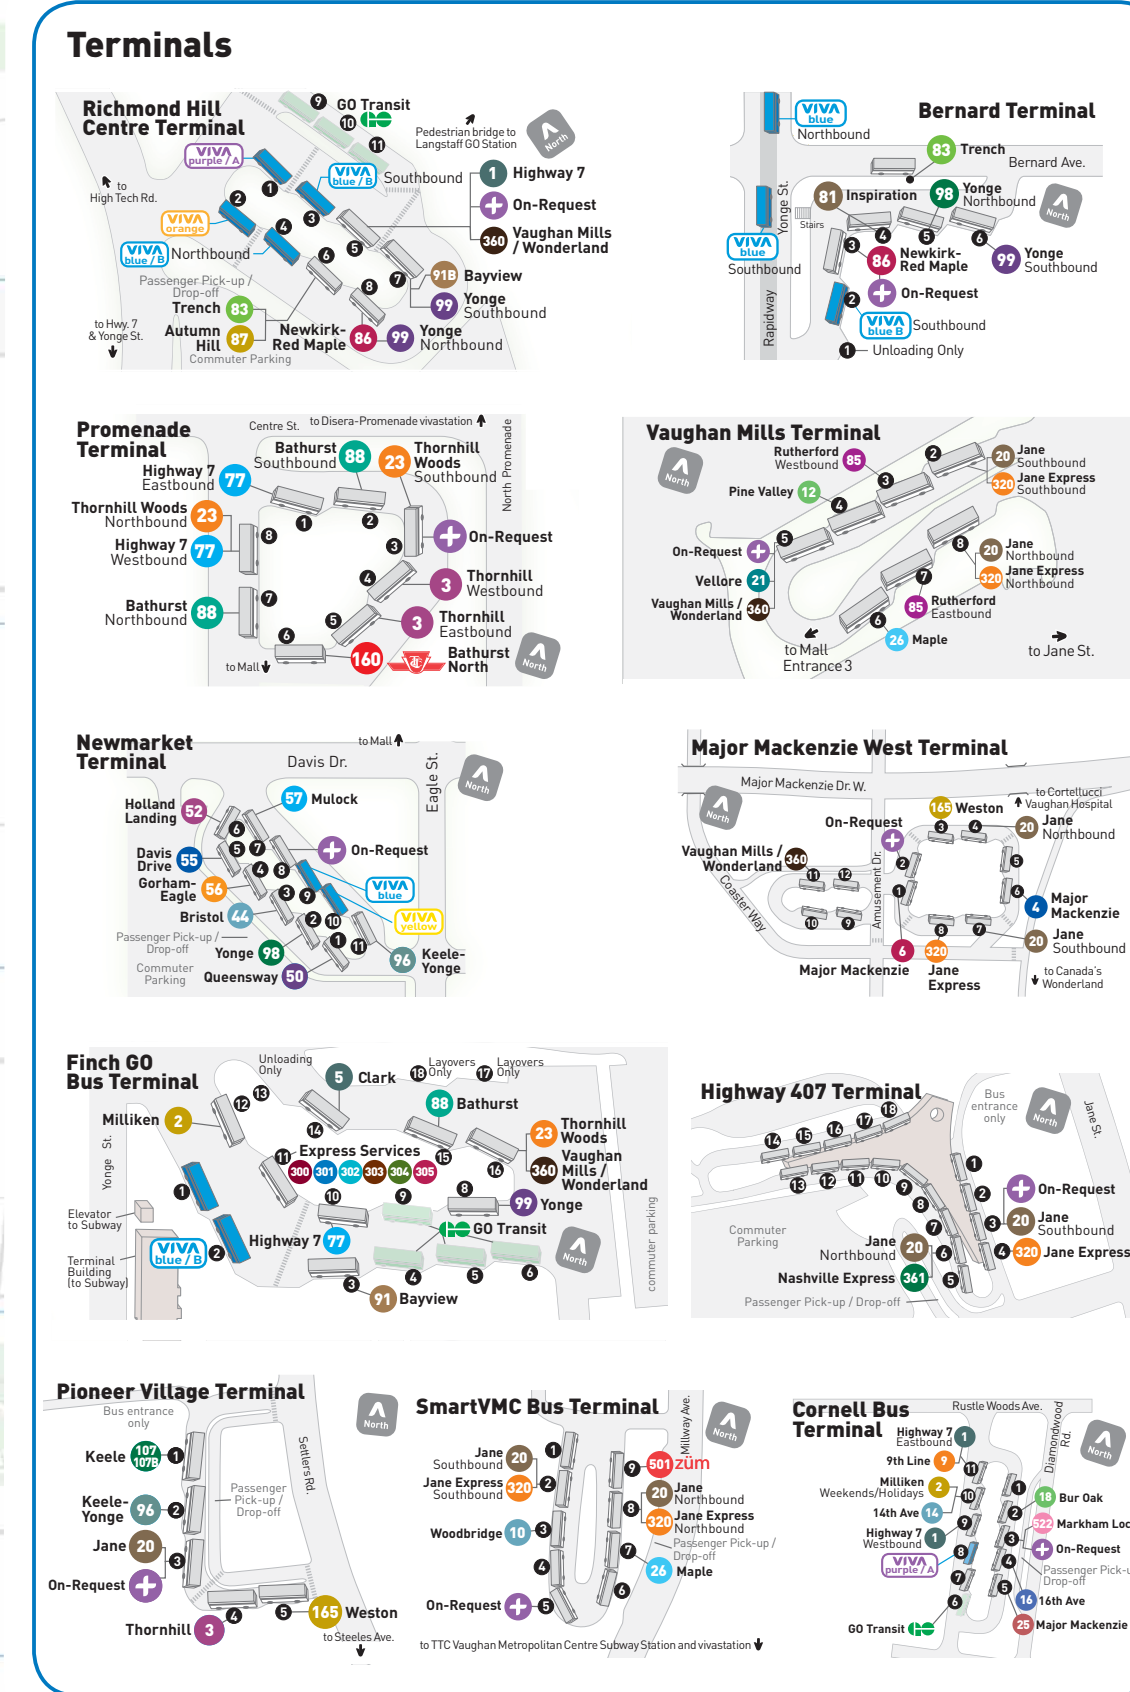

Legend

See yrt.ca for individual route information
All YRT services are accessible