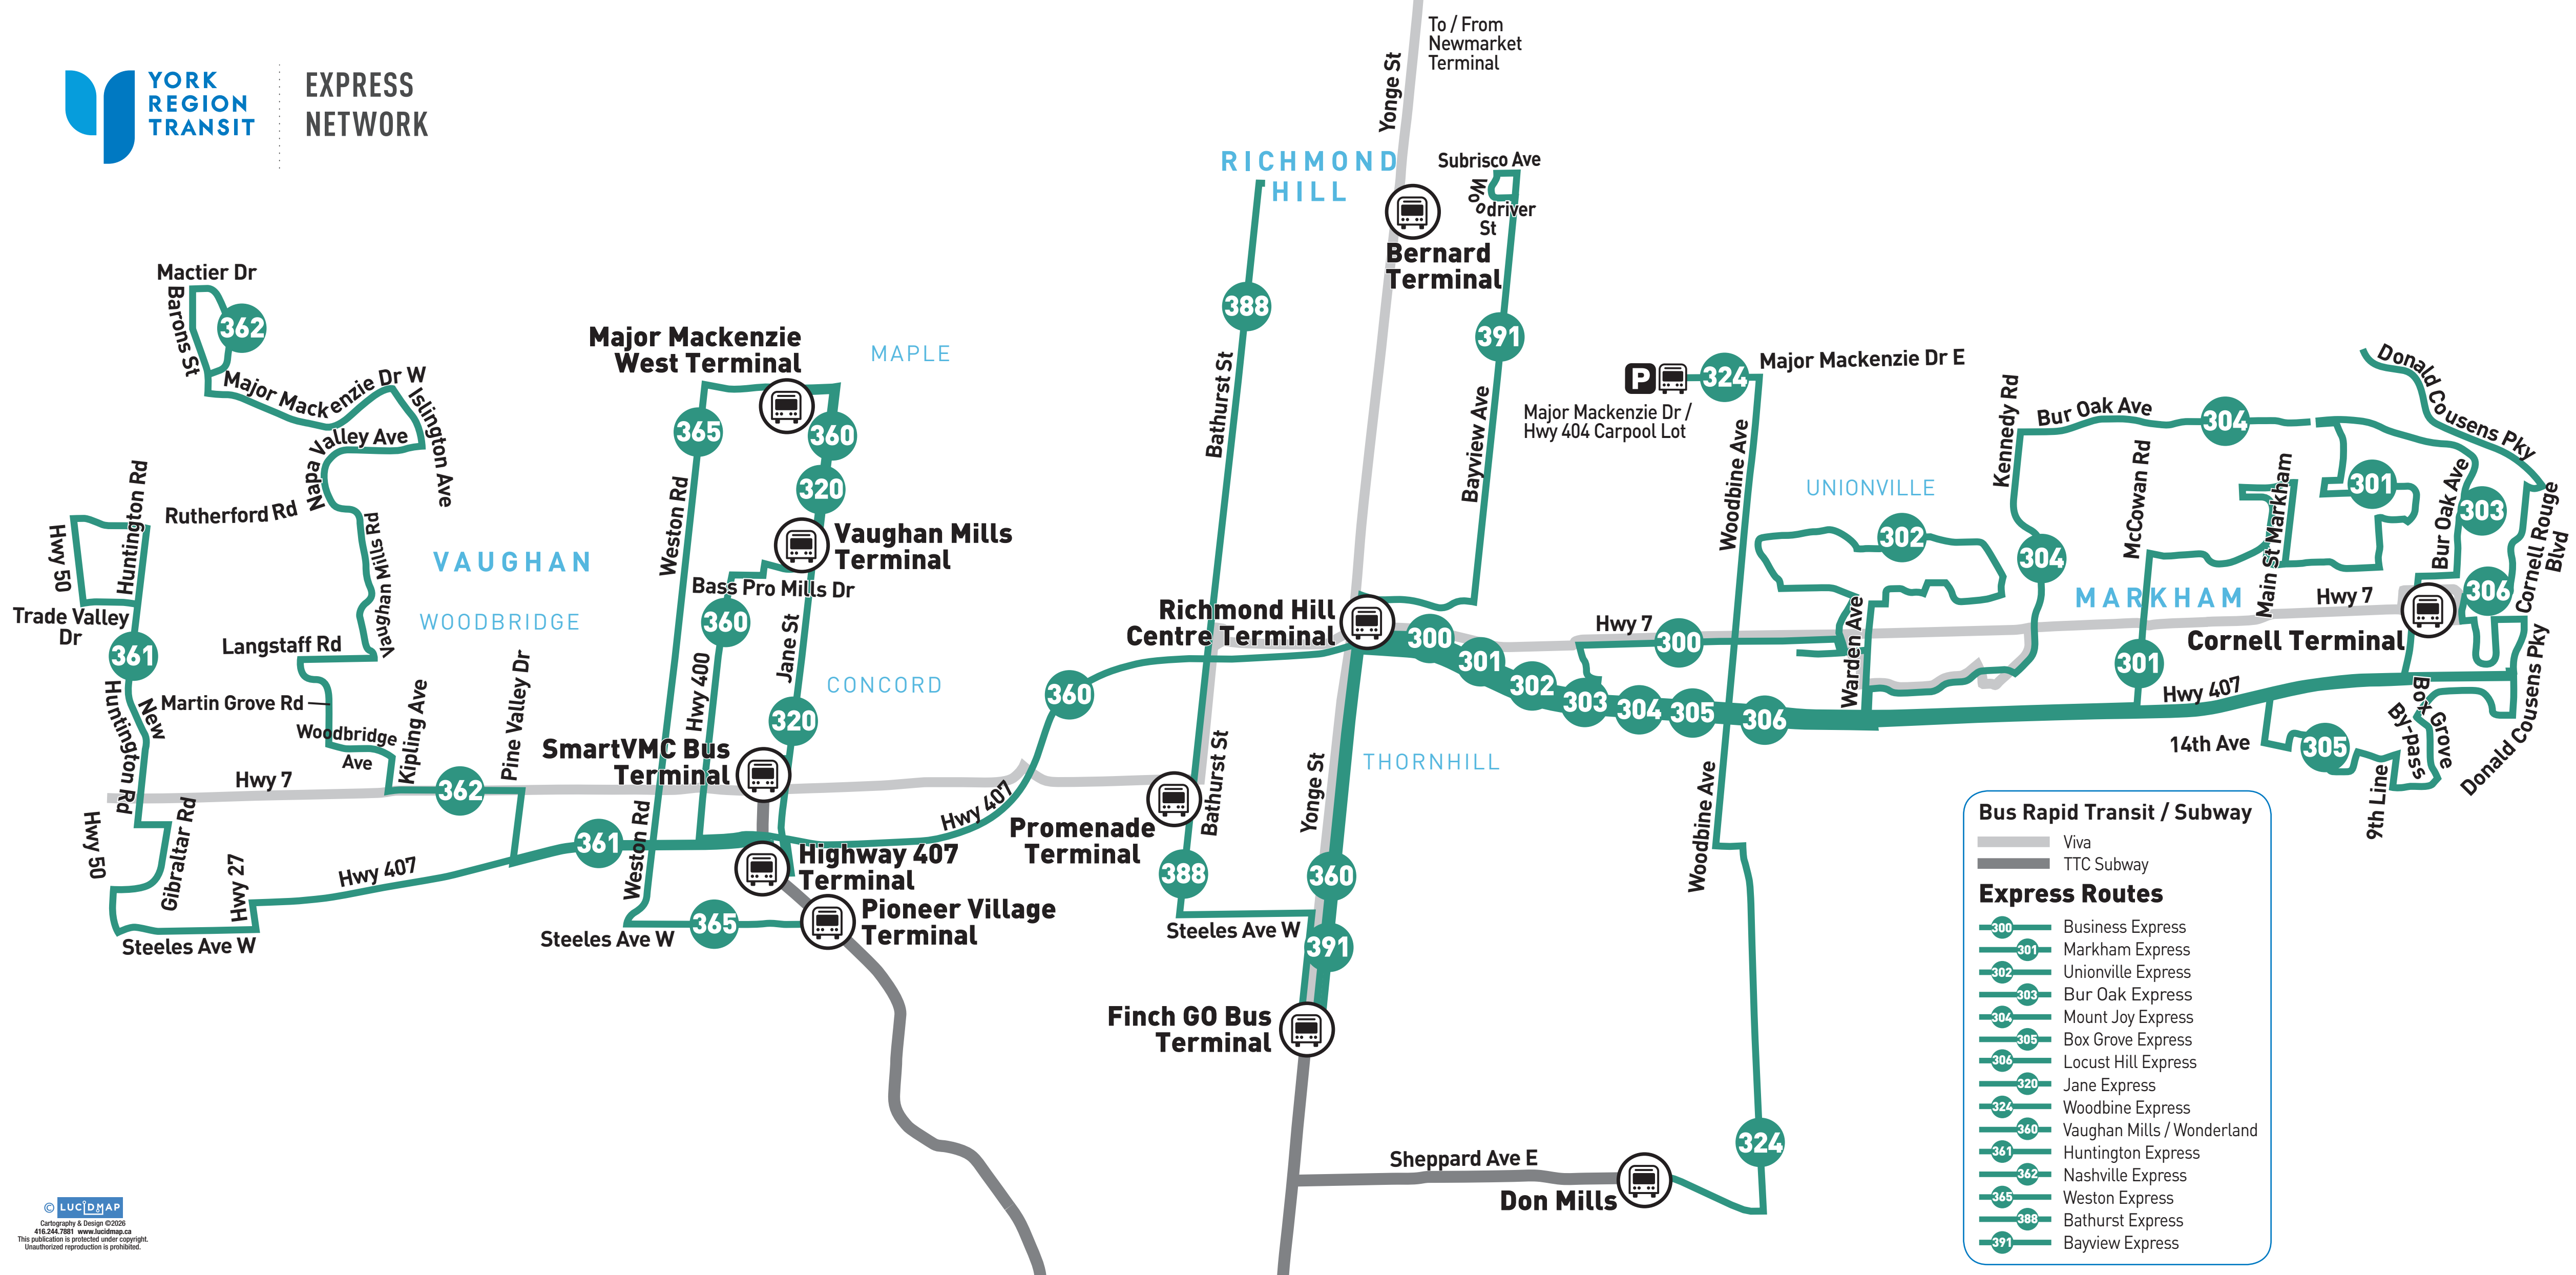

EXPRESS NETWORK

Bus Rapid Transit / Subway

- Viva
- TTC Subway

Express Routes

- 300 Business Express
- 301 Markham Express
- 302 Unionville Express
- 303 Bur Oak Express
- 304 Mount Joy Express
- 305 Box Grove Express
- 306 Locust Hill Express
- 320 Jane Express
- 324 Woodbine Express
- 360 Vaughan Mills / Wonderland
- 361 Huntington Express
- 362 Nashville Express
- 365 Weston Express
- 388 Bathurst Express
- 391 Bayview Express