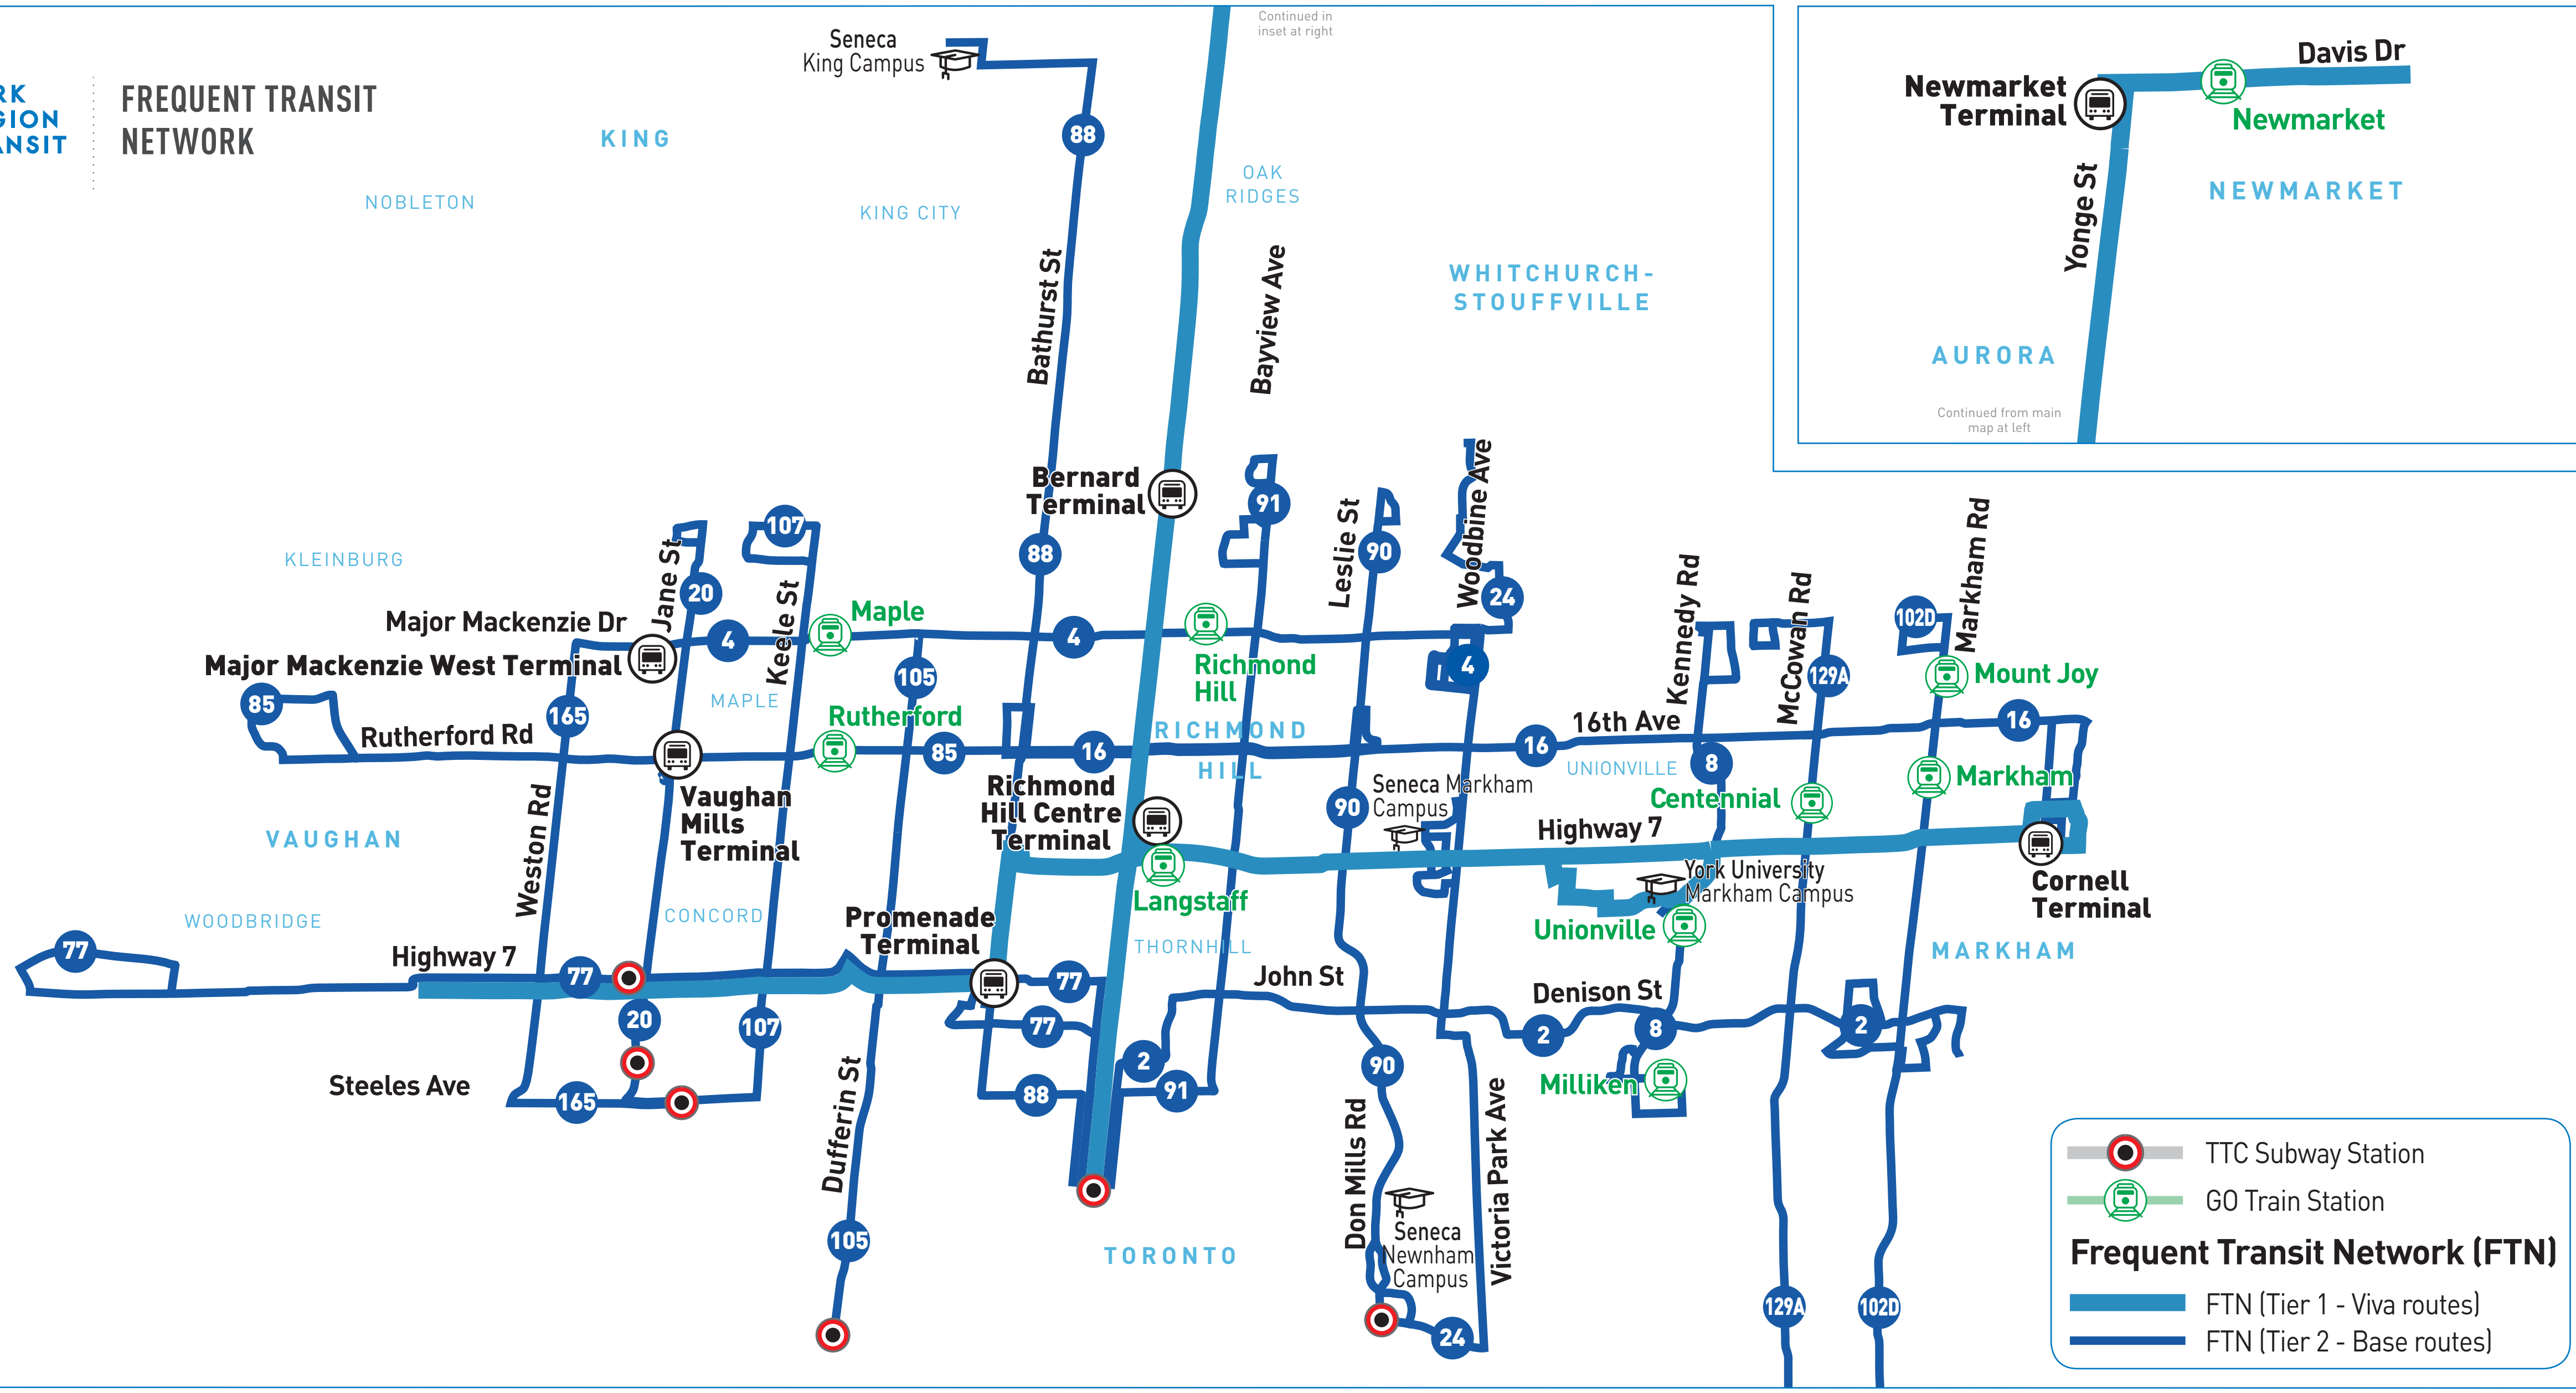

# FREQUENT TRANSIT NETWORK

- TTC Subway Station
- GO Train Station
- Frequent Transit Network (FTN)**
- FTN (Tier 1 - Viva routes)
- FTN (Tier 2 - Base routes)