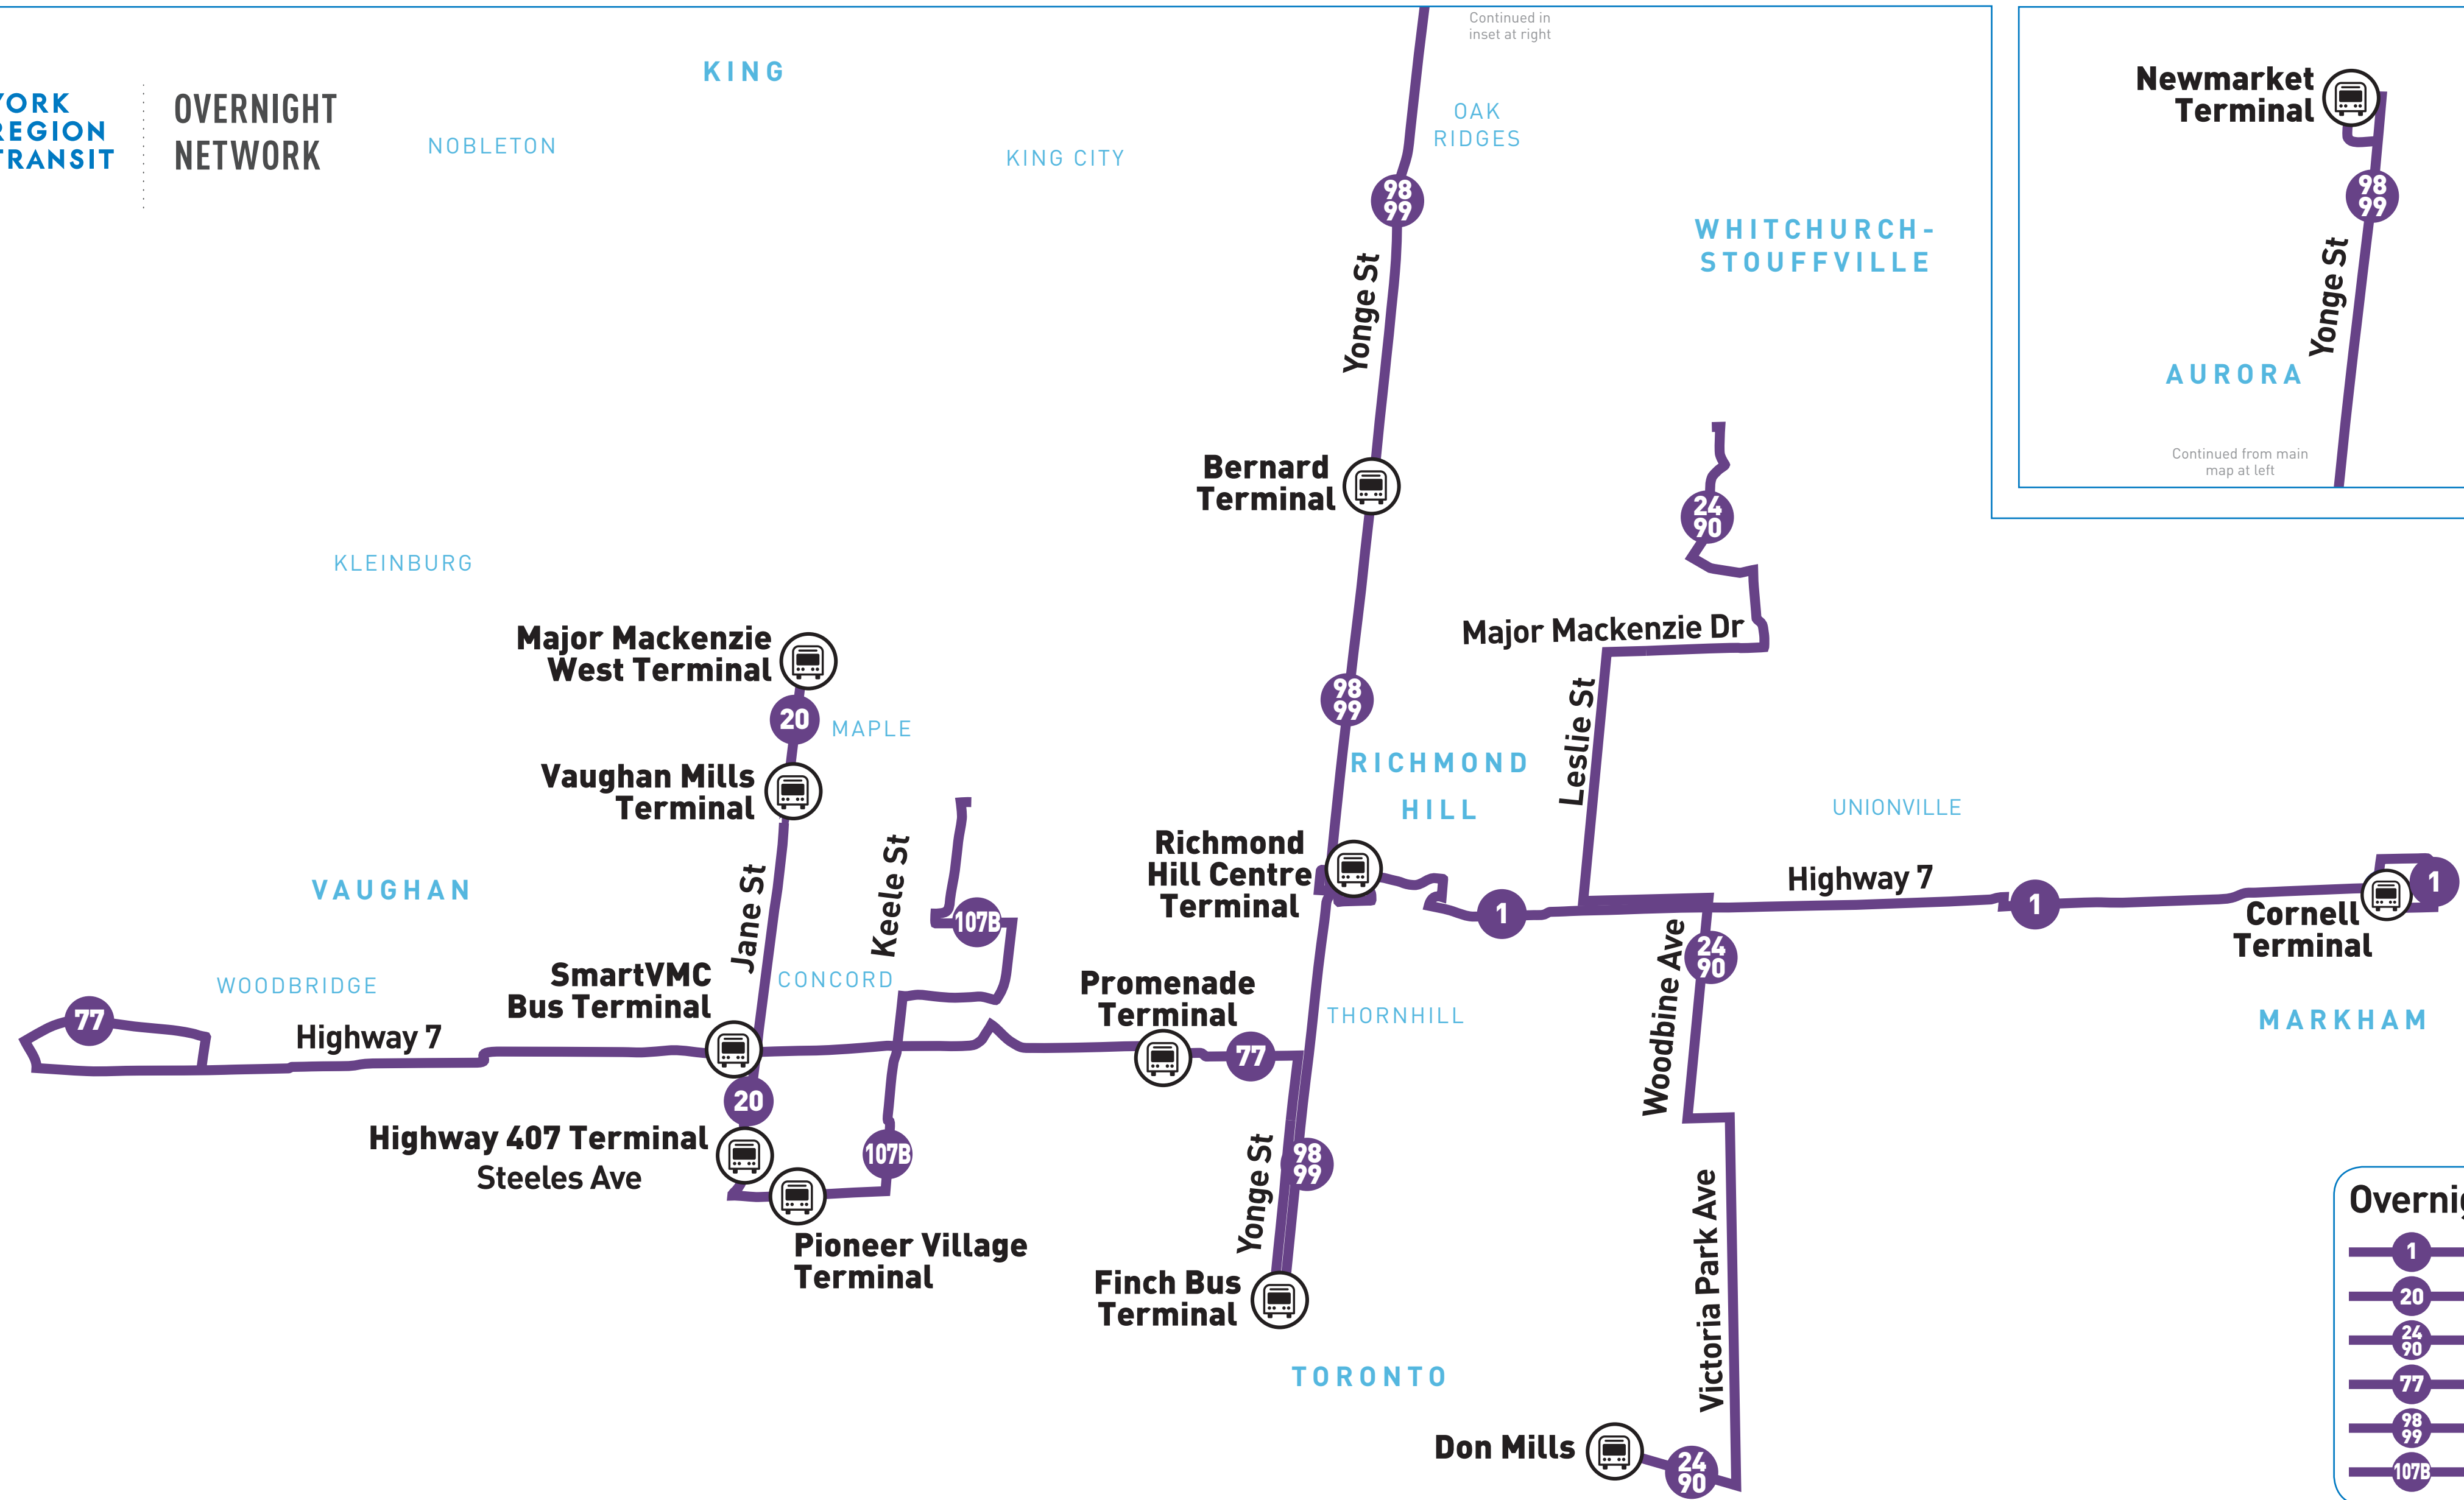

# OVERNIGHT NETWORK

### Overnight Routes

- 1** Highway 7 (Late Night)
- 20** Jane (Late Night)
- 24/90** Woodbine-Leslie (Late Night)
- 77** Highway 7 (Late Night)
- 98/99** Yonge (Late Night)
- 107B** Keele (Late Night)