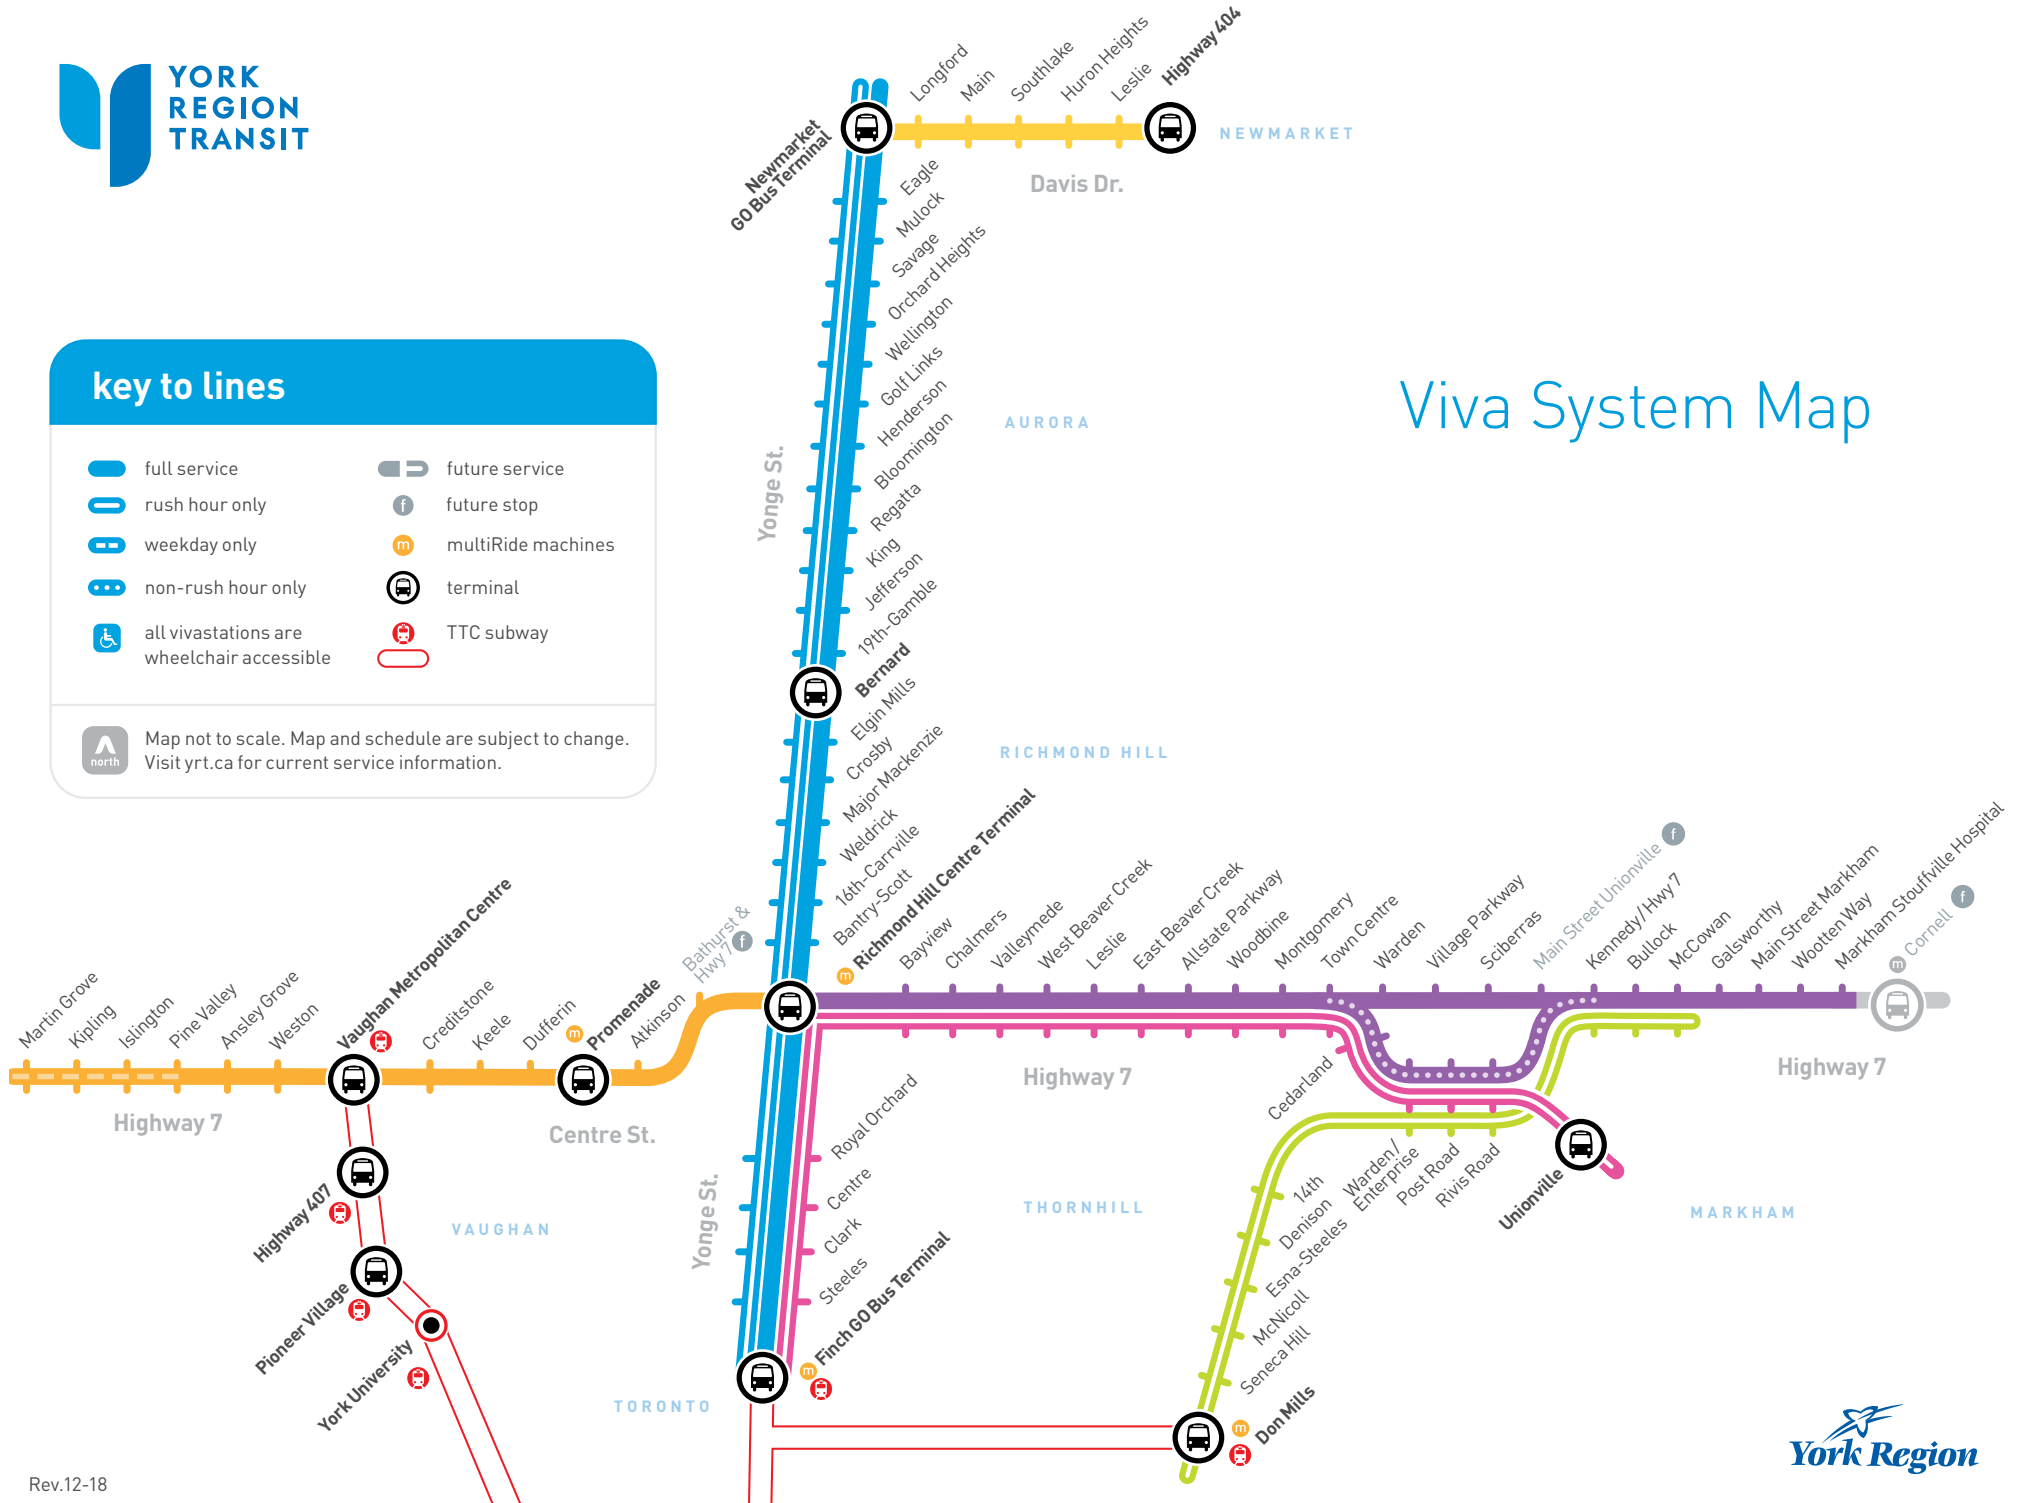

Viva System Map

key to lines

- full service
- rush hour only
- weekday only
- non-rush hour only
- all vivastations are wheelchair accessible
- future service
- future stop
- multiRide machines
- terminal
- TTC subway

Map not to scale. Map and schedule are subject to change. Visit yrt.ca for current service information.