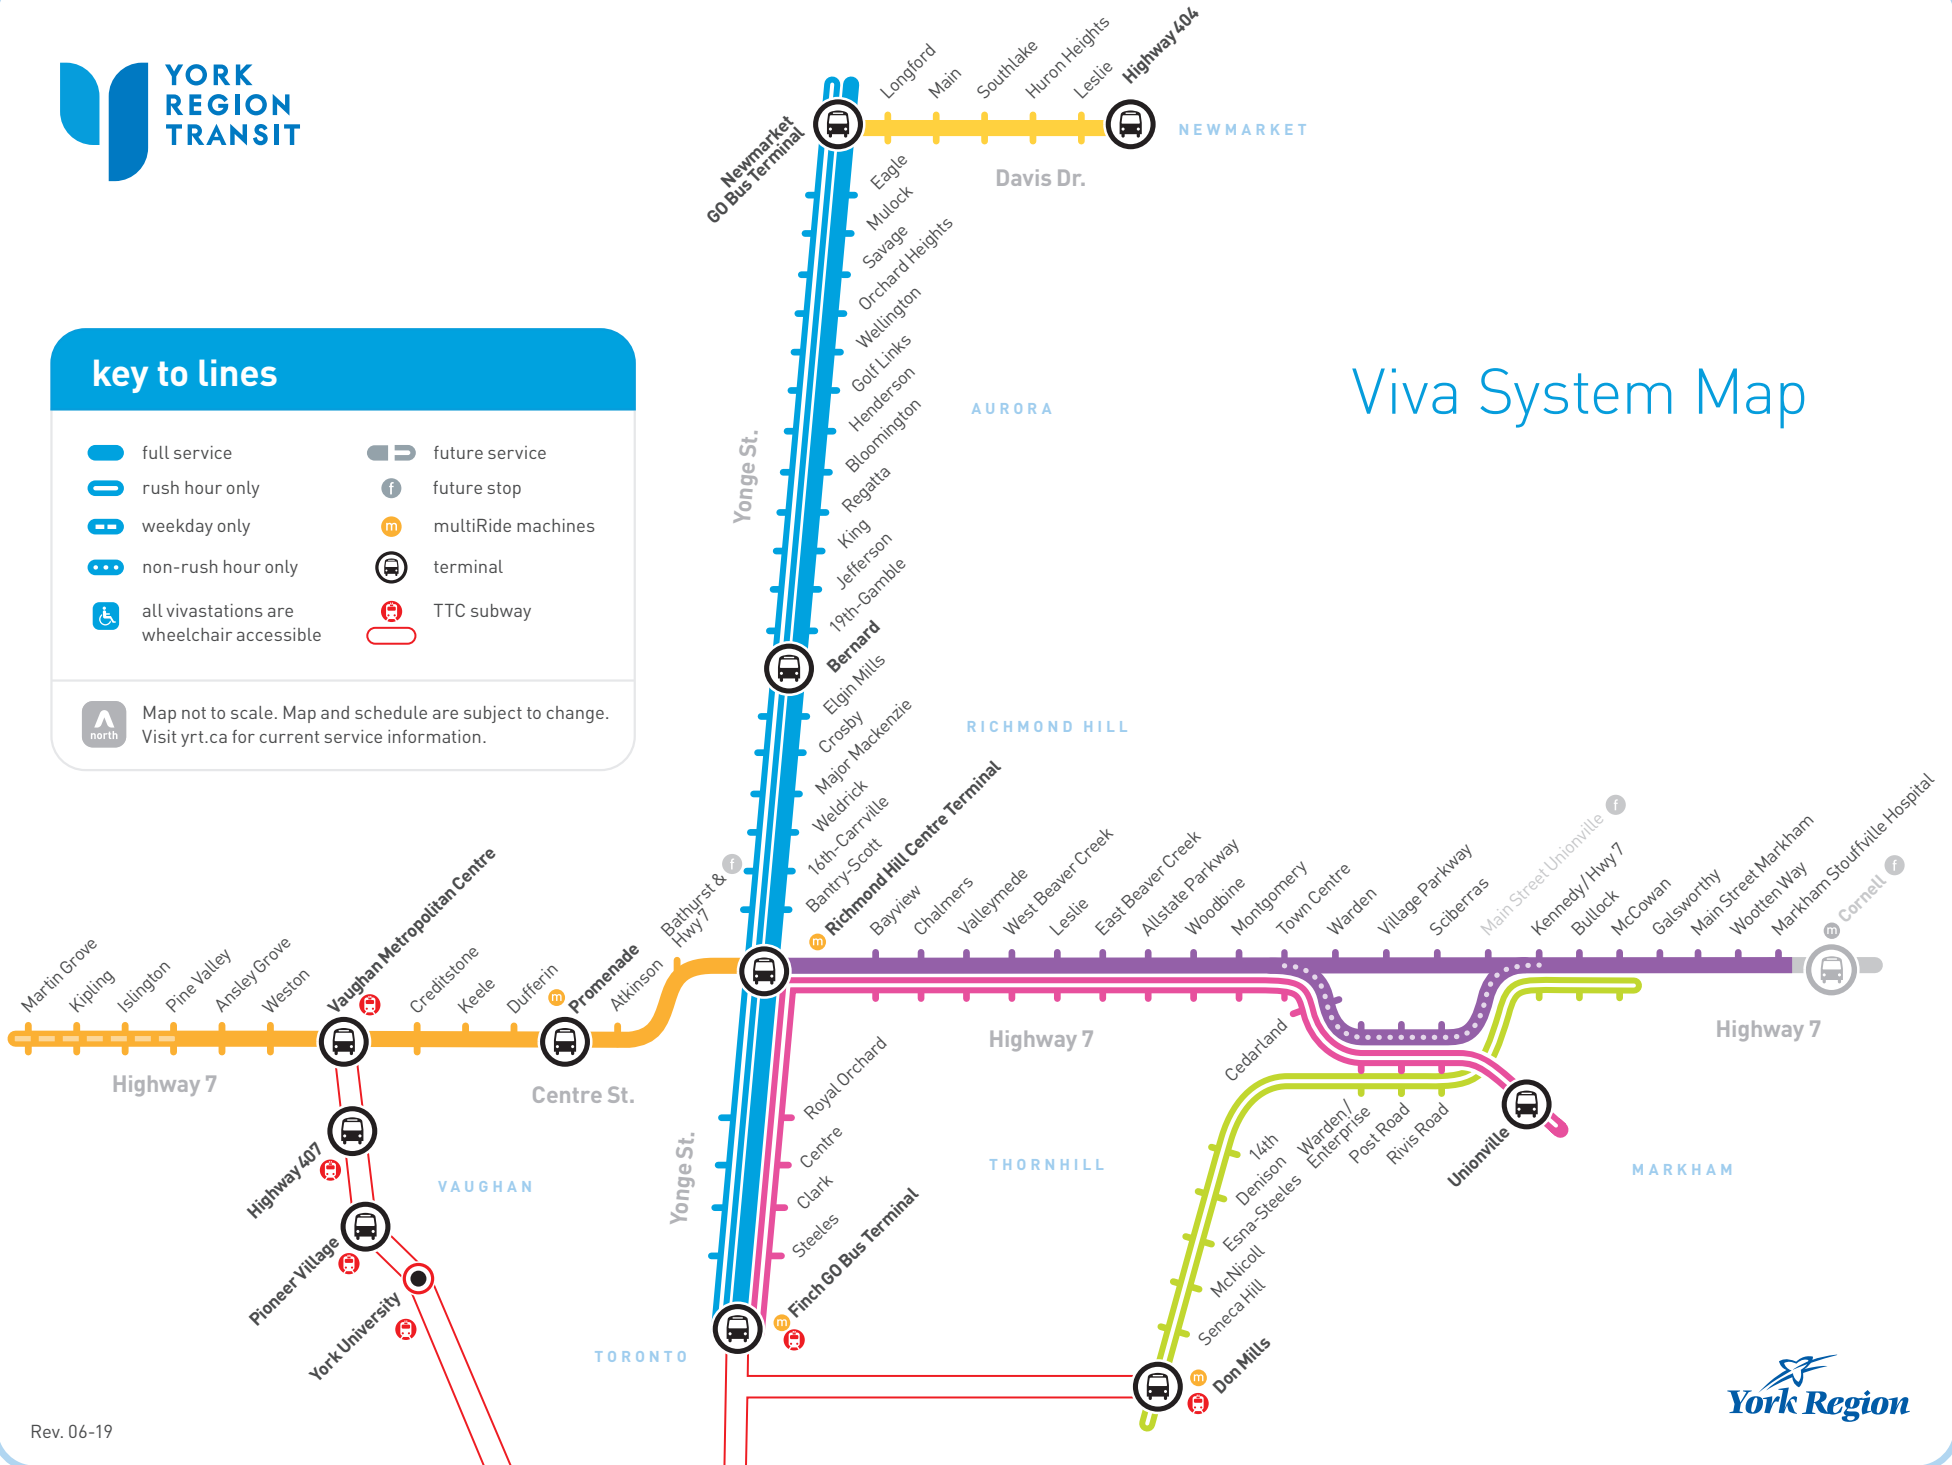

key to lines

- full service
- rush hour only
- weekday only
- non-rush hour only
- all vivastations are wheelchair accessible
- future service
- future stop
- multiRide machines
- terminal
- TTC subway

Map not to scale. Map and schedule are subject to change. Visit yrt.ca for current service information.

Viva System Map