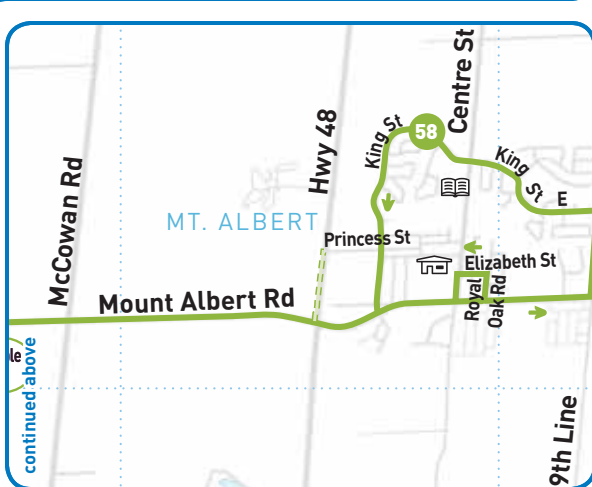

Refer to Keswick map for continuation.

Refer to inset map below for continuation.

58 Dial-a-Ride available on Saturdays.

April 2019 Edition

### East Gwillimbury Route Map

See regional map for southern York region and complete legend.

Refer to Newmarket map for continuation.

© LUCIDMAP  
Cartography & Design © 2019  
416.244.7881 www.lucidmap.ca

continued above

9th Line