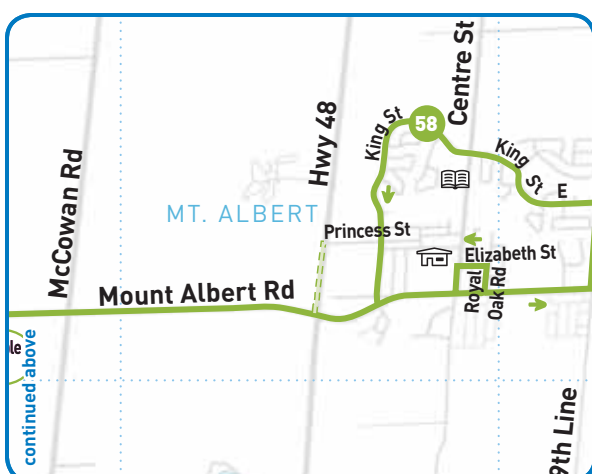

Refer to Keswick map for continuation.

Refer to inset map below for continuation.

58 Dial-a-Ride available on Saturdays.

January 2019 Edition

East Gwillimbury Route Map

See regional map for southern York region and complete legend.

Refer to Newmarket map for continuation.

© LUCIDMAP
Cartography & Design © 2019
416.244.7881 www.lucidmap.ca

continued above

9th Line