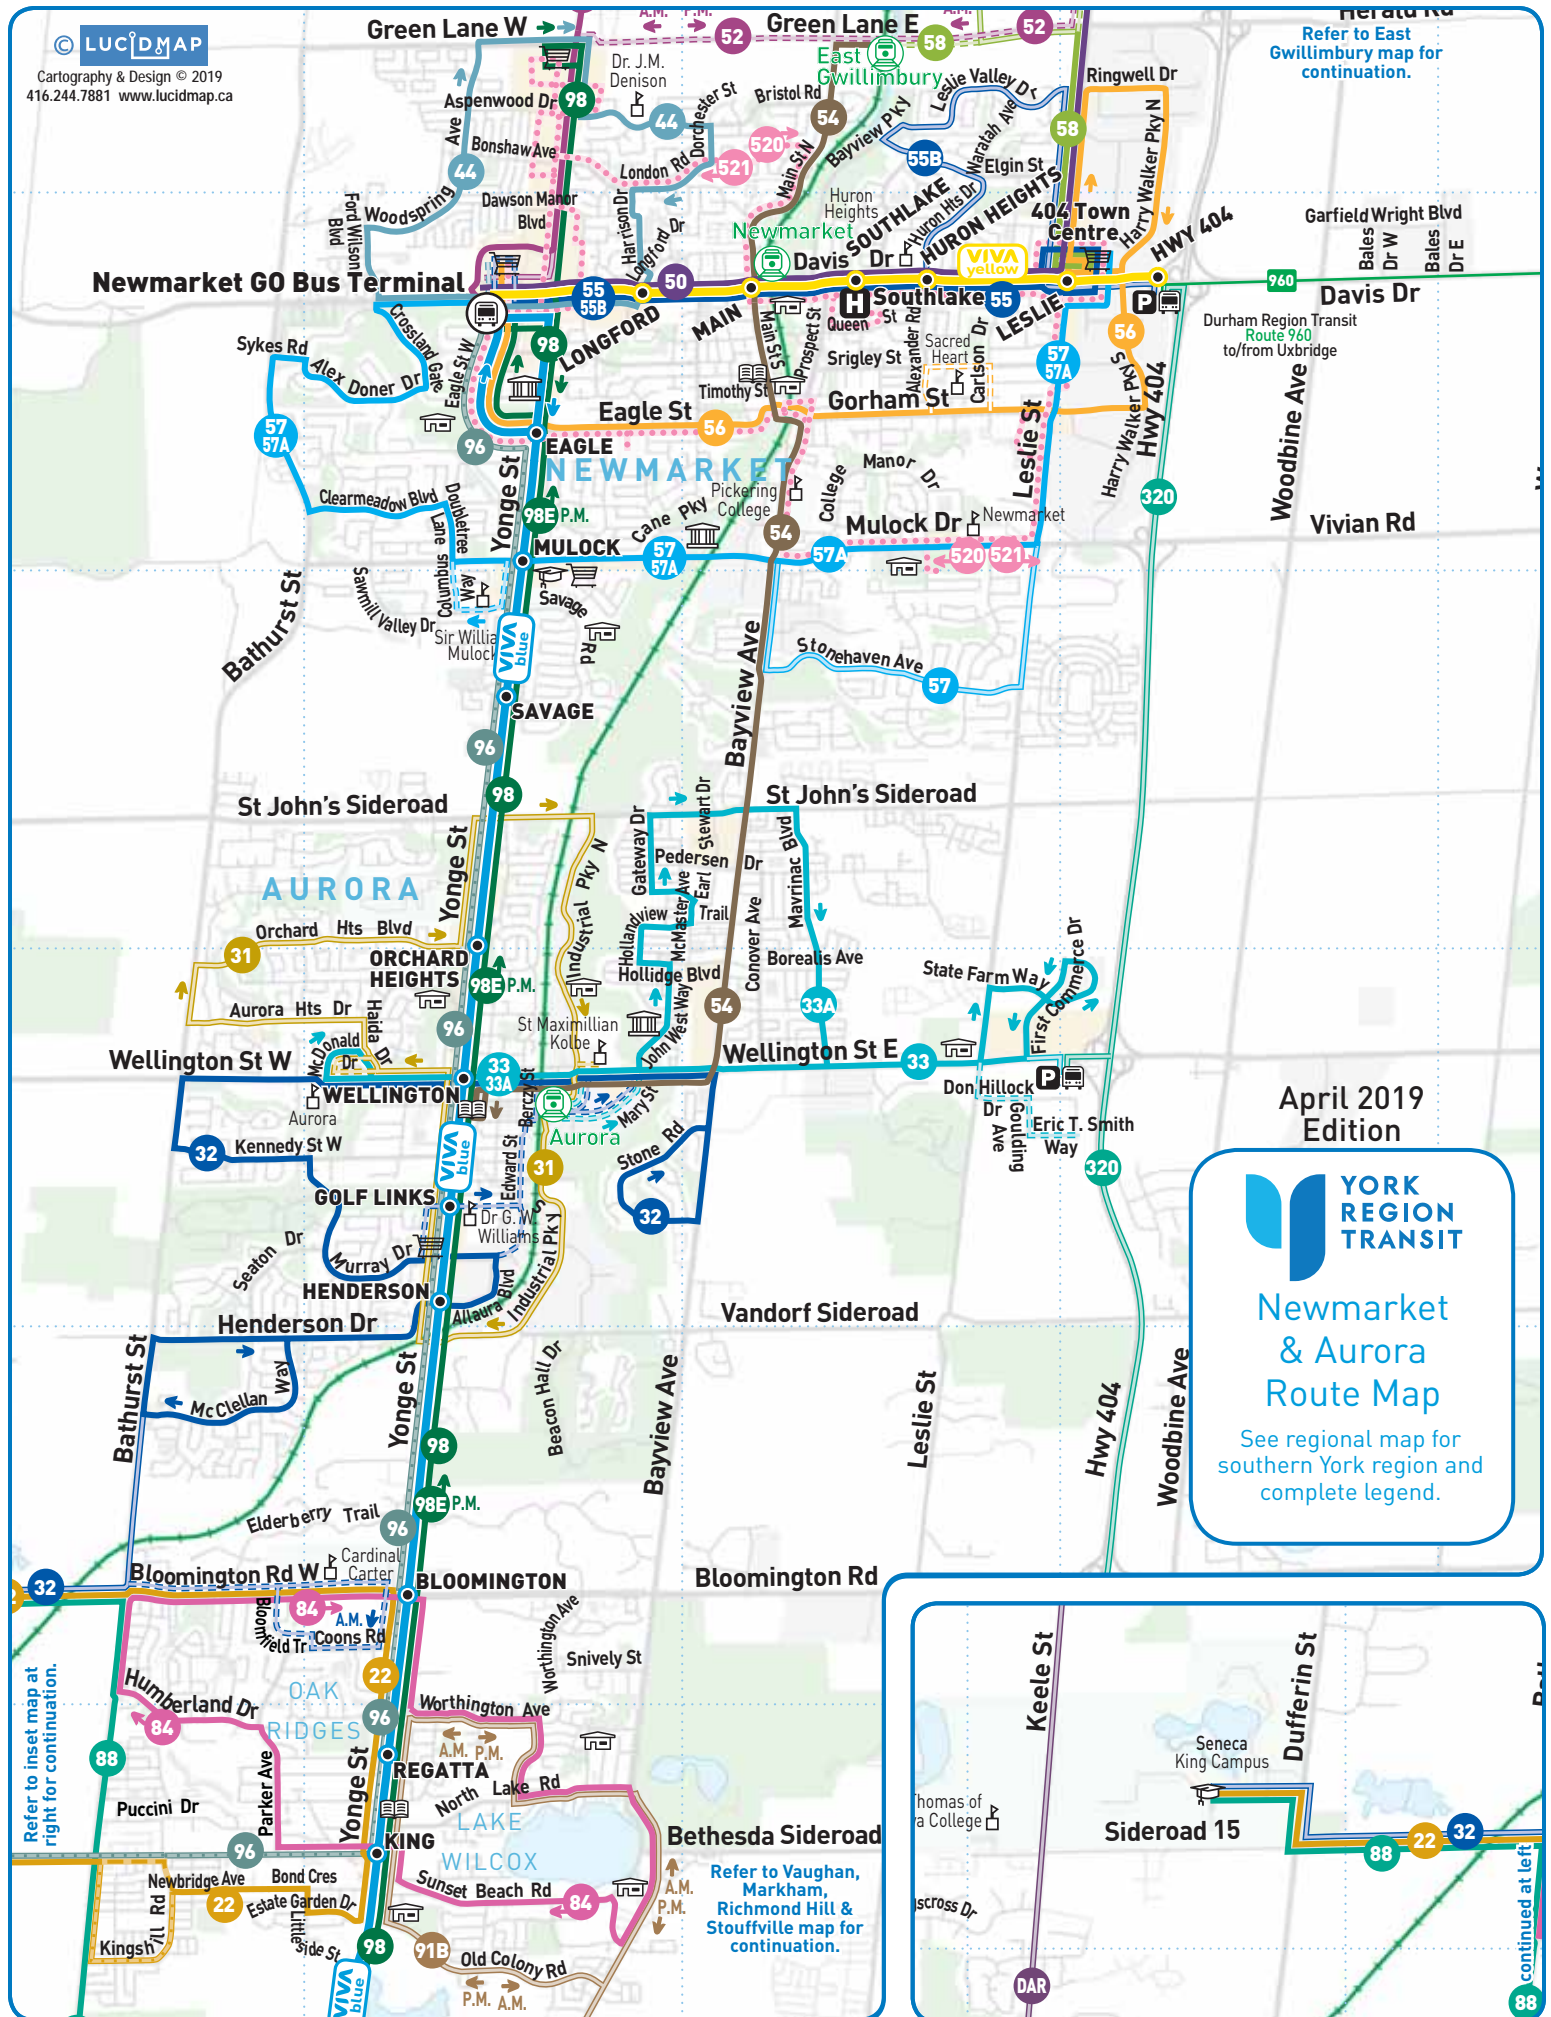

Refer to East Gwillimbury map for continuation.

April 2019 Edition

Newmarket & Aurora Route Map

See regional map for southern York region and complete legend.

Refer to inset map at right for continuation.

Refer to Vaughan, Markham, Richmond Hill & Stouffville map for continuation.

continued at left