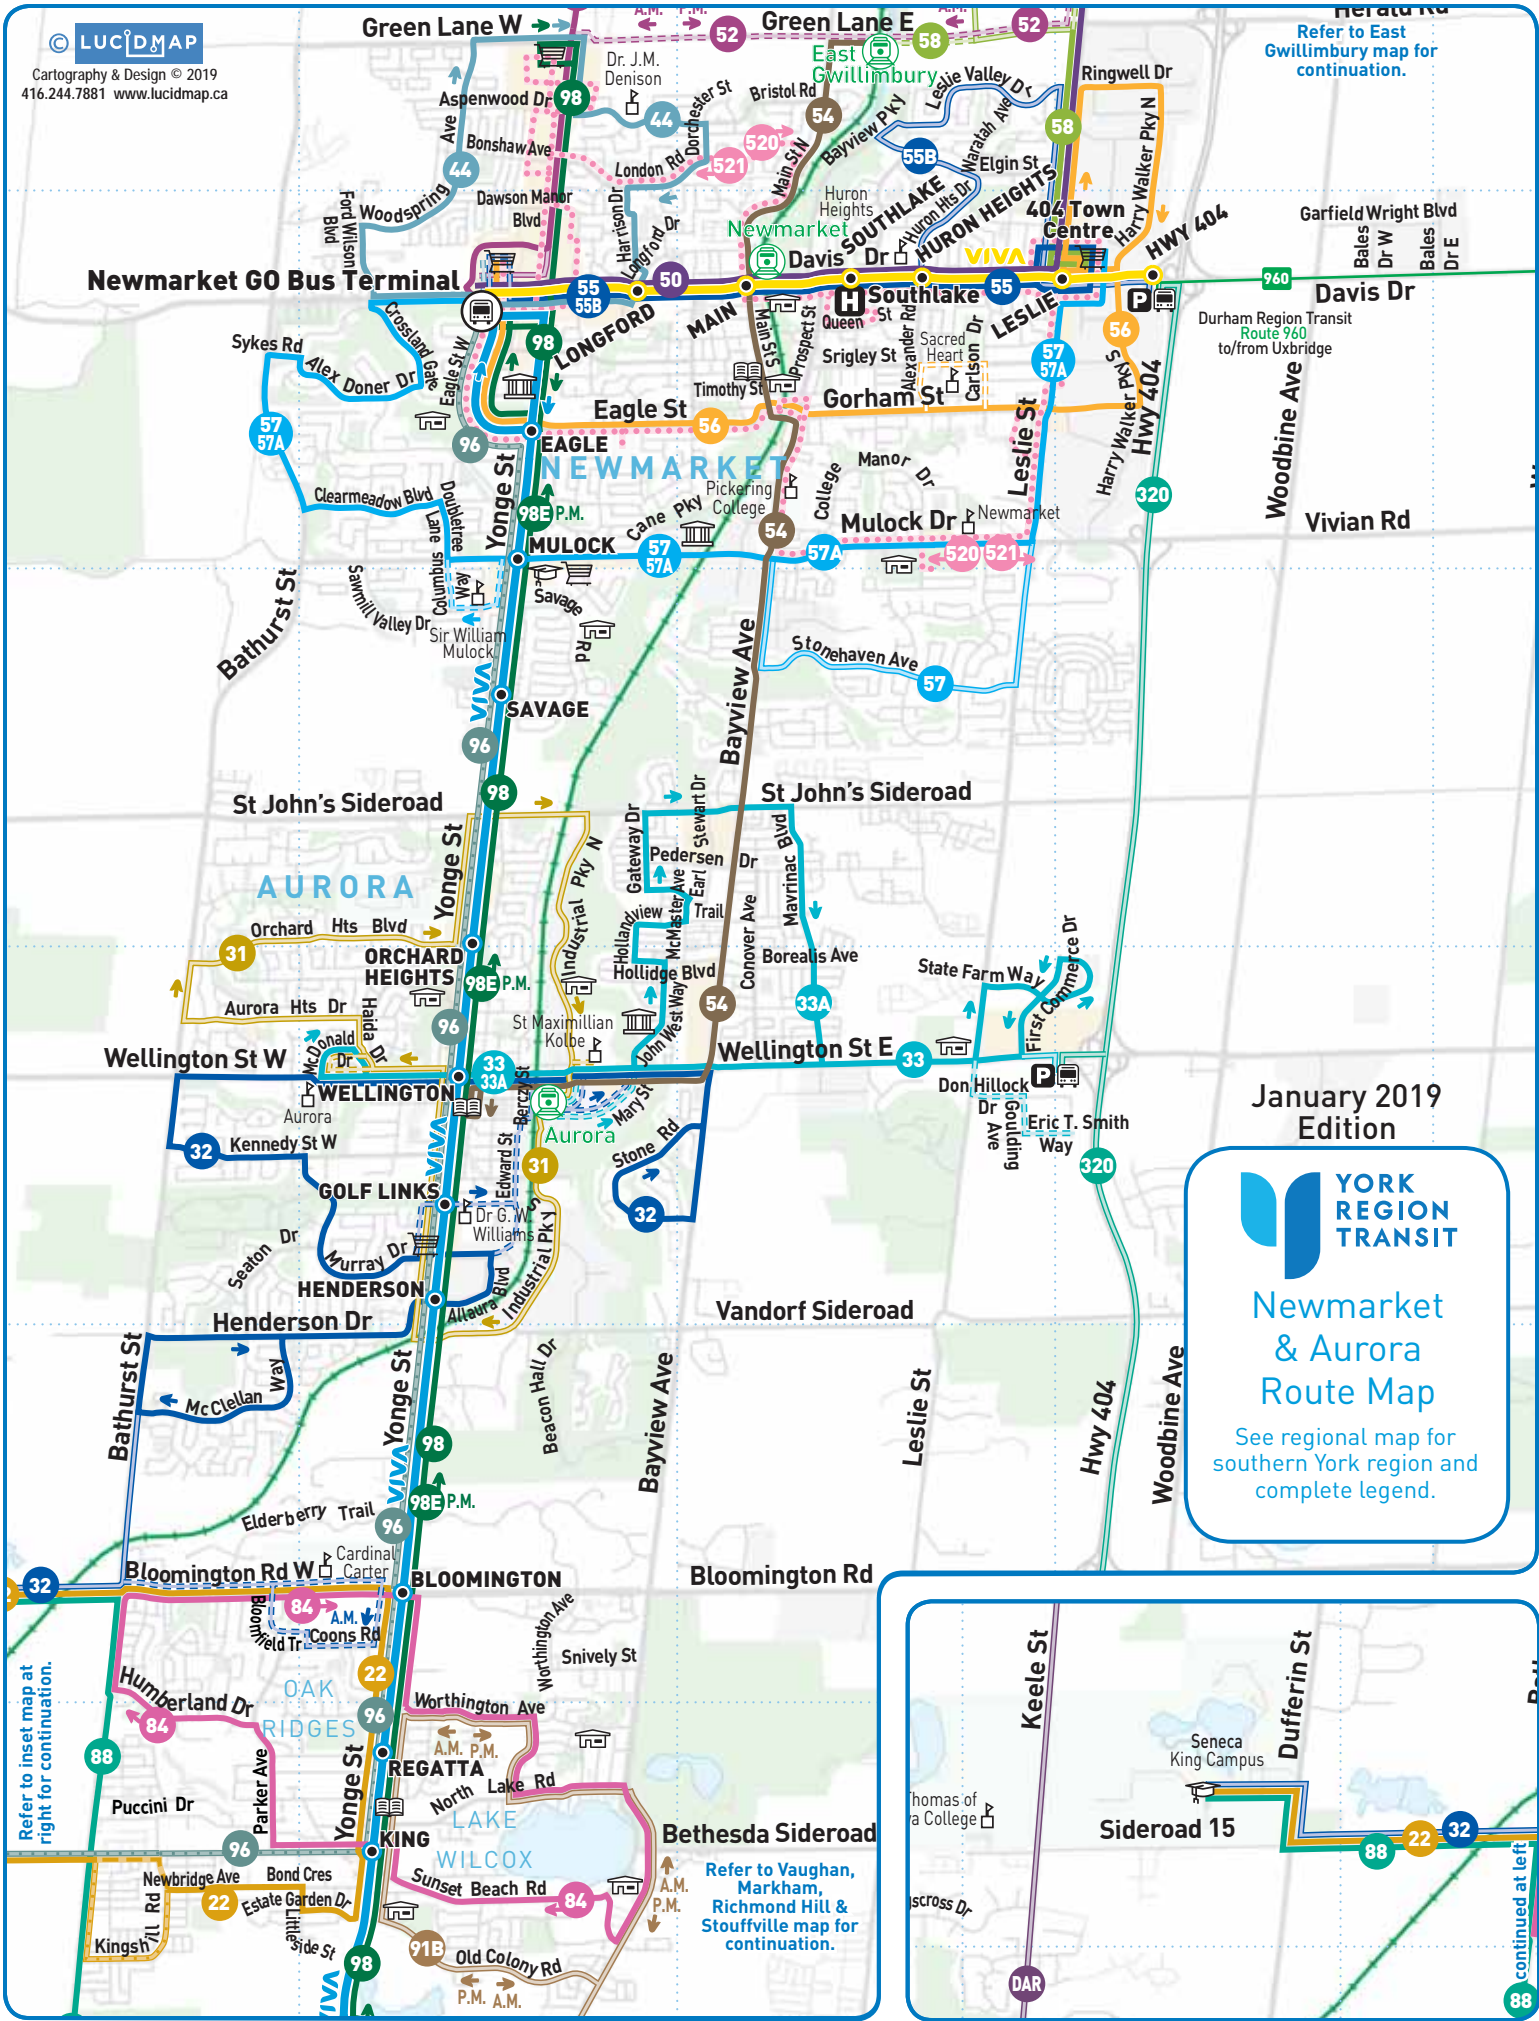

Refer to East Gwillimbury map for continuation.

January 2019 Edition

Newmarket & Aurora Route Map

See regional map for southern York region and complete legend.

Refer to inset map at right for continuation.

Refer to Vaughan, Markham, Richmond Hill & Stouffville map for continuation.

continued at left