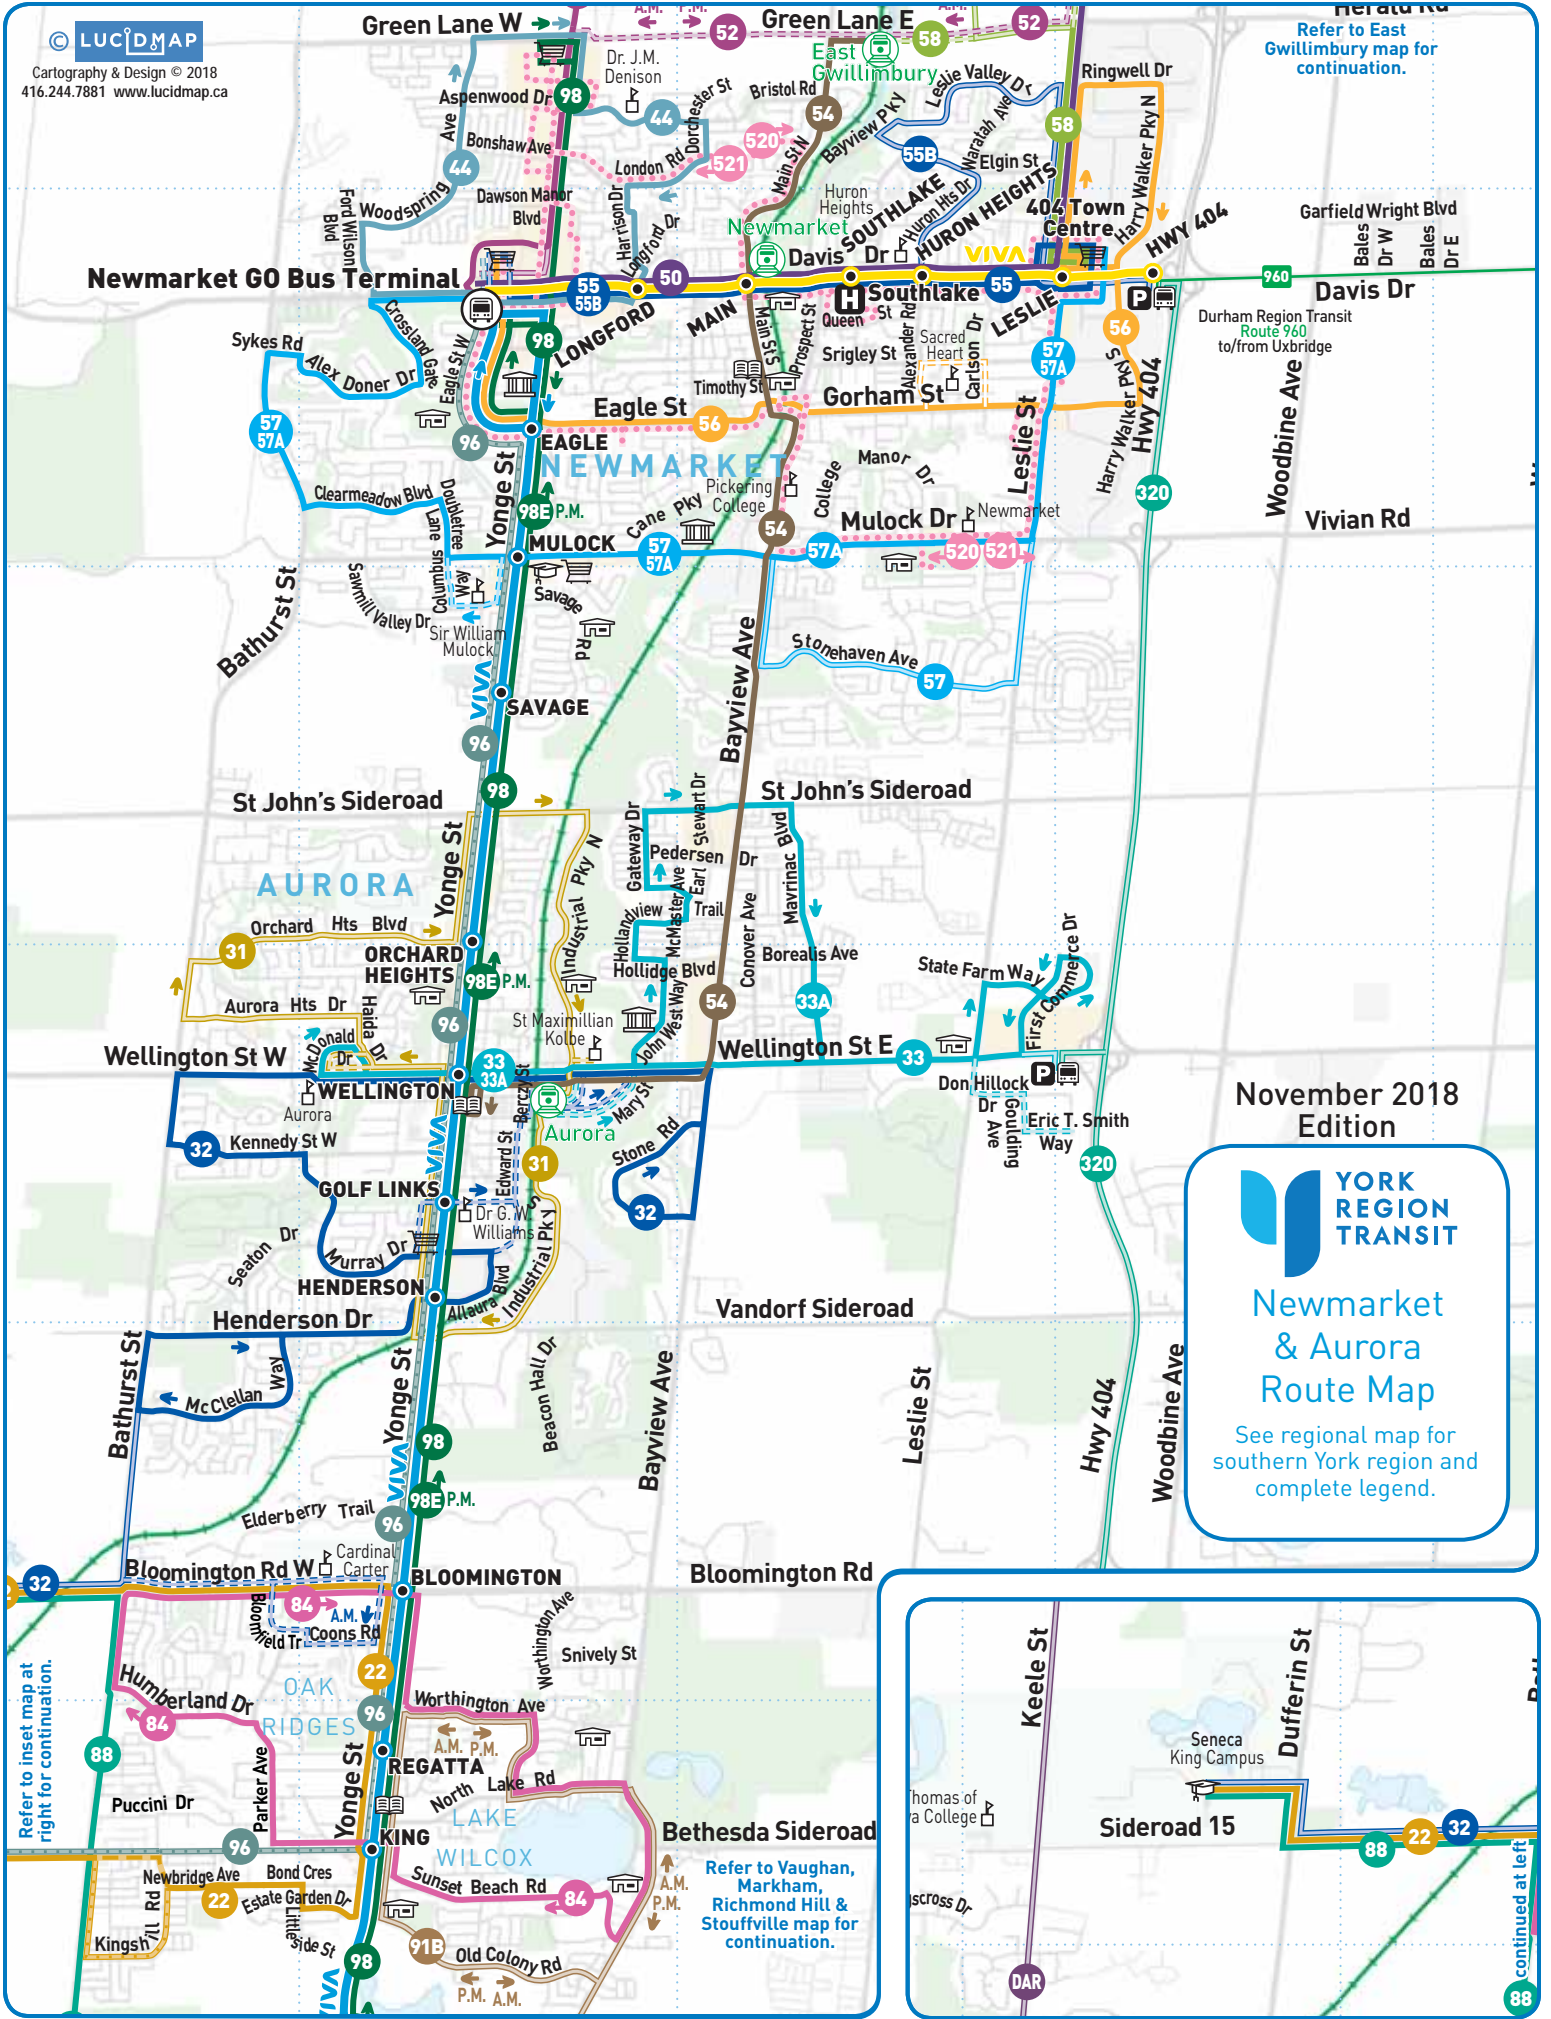

Refer to East Gwillimbury map for continuation.

Newmarket GO Bus Terminal

November 2018 Edition

Newmarket & Aurora Route Map

See regional map for southern York region and complete legend.

Refer to inset map at right for continuation.

Refer to Vaughan, Markham, Richmond Hill & Stouffville map for continuation.

continued at left