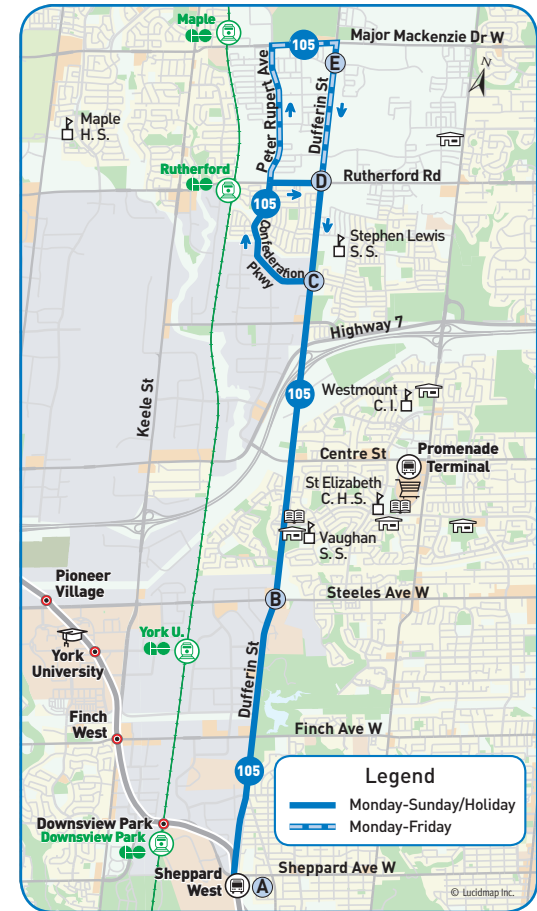

## northbound

to Rutherford Rd.

Weekends/Holidays

Sheppard West Station	Dufferin St. & Steeles Ave.	Dufferin St. & Centre St.	Dufferin St. & Confederation Pkwy.
A	B		C
<b>Saturday</b>			
6:07	6:20	6:24	6:31
6:39	6:52	6:56	7:03
7:11	7:24	7:28	7:35
7:43	7:56	8:00	8:07
8:15	8:28	8:32	8:39
8:47	9:00	9:04	9:11
9:19	9:32	9:36	9:43
9:51	10:04	10:08	10:15
10:23	10:36	10:40	10:47
10:55	11:08	11:12	11:19
11:27	11:40	11:44	11:51
and every 32 minutes until			
7:59	8:12	8:16	8:23
8:31	8:44	8:48	8:55
9:03	9:16	9:20	9:27
9:35	9:48	9:52	9:59
10:07	10:20	10:24	10:31
11:11	11:24	11:28	11:35
12:15	12:28	12:32	12:39
<b>Sunday/Holiday</b>			
8:15	8:28	8:32	8:39
8:47	9:00	9:04	9:11
9:19	9:32	9:36	9:43
9:51	10:04	10:08	10:15
10:23	10:36	10:40	10:47
10:55	11:08	11:12	11:19
11:27	11:40	11:44	11:51
11:59	12:12	12:16	12:23
12:31	12:44	12:48	12:55
1:03	1:16	1:20	1:27
and every 32 minutes until			
6:23	6:36	6:40	6:47
6:55	7:08	7:12	7:19
7:27	7:40	7:44	7:51
7:59	8:12	8:16	8:23
8:31	8:44	8:48	8:55
9:03	9:16	9:20	9:27
9:35	9:48	9:52	9:59
10:07	10:20	10:24	10:31
11:11	11:24	11:28	11:35
12:15	12:28	12:32	12:39

### Map Legend

- ➔ Direction of Travel
- 🏠 Bus Terminal
- 🎓 College/University
- H Hospital
- 🏛 Municipal Office
- 🏫 Secondary School
- Ⓐ Time Point
- 🚶 GO Station
- 🏠 Community Centre
- 📖 Library
- 🅑 Park & Ride
- 🛒 Shopping Centre

notes

^ This trip services stop 1700 on Rutherford Road at Dufferin Street.