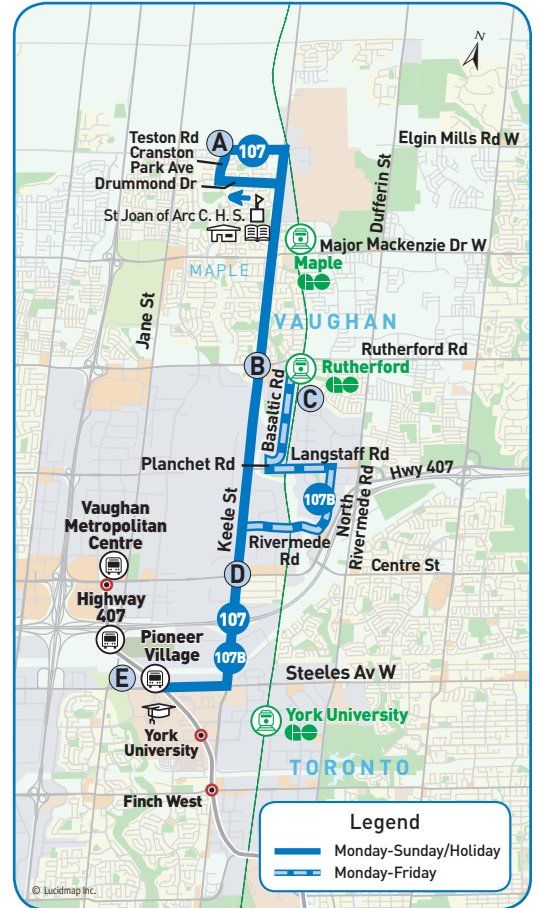

### northbound

to Teston Rd.

↑ Sunday/Holiday

Pioneer Village Terminal	Keele St. & Highway 7	Keele St. & Rutherford Rd.	Teston Rd. & Cranston Park Ave.
E	D	B	A
8:06	8:18	8:26	8:37
8:43	8:55	9:03	9:14
9:20	9:32	9:40	9:51
9:57	10:09	10:17	10:28
10:34	10:46	10:54	11:05
11:11	11:23	11:31	11:42
11:48	12:00	12:08	12:19
12:25	12:37	12:45	12:56
1:02	1:14	1:22	1:33
1:39	1:51	1:59	2:10
2:16	2:28	2:36	2:47
2:53	3:05	3:13	3:24
3:30	3:42	3:50	4:01
4:07	4:19	4:27	4:38
4:44	4:56	5:04	5:15
5:21	5:33	5:41	5:52
5:58	6:10	6:18	6:29
6:35	6:47	6:55	7:06
7:12	7:24	7:32	7:43
7:49	8:01	8:09	8:20
8:26	8:38	8:46	8:57
9:03	9:15	9:23	9:34
9:40	9:52	10:00	10:11
10:17	10:29	10:37	10:48
10:54	11:06	11:14	11:25
11:31	11:43	11:51	12:02
12:08	12:20	12:28	12:39
12:45	12:57	1:05	1:16
1:22	1:34	1:42	1:53
*1:59	2:11	2:19	2:30
*2:36	2:48	2:56	3:07

## Monday-Sunday/Holiday

Effective January 6, 2019

**MAP LEGEND**

- (A) Time Point
- Direction of Travel
- H Hospital
- Library
- Bus Terminal
- College/University
- Municipal Office
- Secondary School
- GO Station
- Community Centre
- Park & Ride
- Shopping Centre

notes

\* This trip continues Southbound to Drummond Dr. and Keele St. (stop 3948).

↑ Bus Stop Number

Notes

\* This trip continues Southbound to Drummond Dr. and Keele St. (stop 3948).