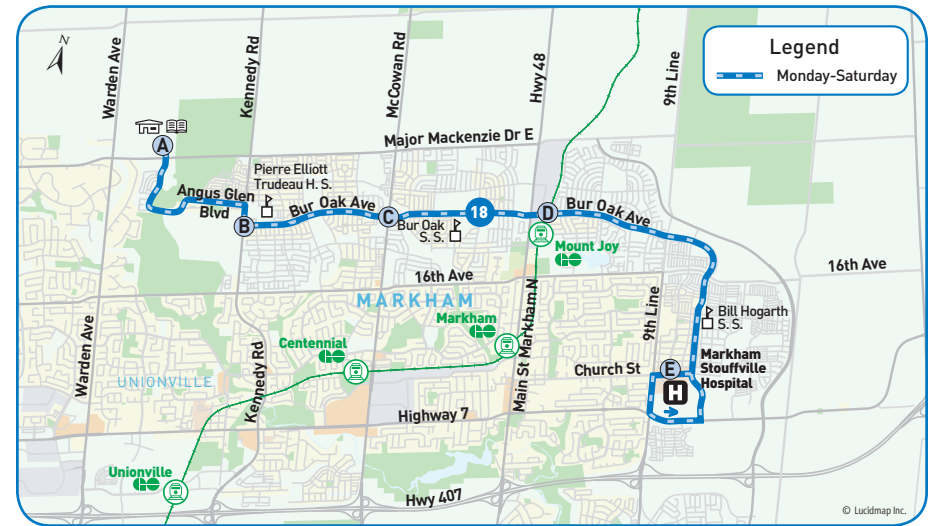

westbound to Angus Glen Community Ctr.

➔ Monday-Saturday

↑ Bus Stop Number

Markham Stouffville Hospital 1555	Bur Oak Ave. & 9th Line 4755	Mt. Joy GO Station (Hwy. 48 & Bur Oak Ave.) 1324	Bur Oak Ave. & McCowan Rd. 1389	Bur Oak Ave. & Kennedy Rd. 5876	Angus Glen CC (Major Mac. & Warden) 1340
E		D	C	B	A
Weekdays					
*5:48	6:00	6:05	6:10	6:14	6:21
*6:18	6:30	6:35	6:40	6:44	6:51
6:45	6:57	7:02	7:07	7:11	7:18
*7:07	7:19	7:24	7:29	7:33	7:40
*7:33	7:47	7:52	7:58	8:03	8:10
*7:58	8:12	8:17	8:23	8:28	8:35
8:33	8:47	8:52	8:58	9:03	9:10
*9:00	9:14	9:19	9:25	9:30	9:37
9:27	9:41	9:46	9:52	9:57	10:04
10:36	10:48	10:52	10:57	11:02	11:08
11:48	12:00	12:04	12:09	12:14	12:20
1:00	1:12	1:16	1:21	1:26	1:32
2:12	2:24	2:28	2:33	2:38	2:44
2:41	2:53	2:57	3:02	3:07	3:13
3:36	3:48	3:53	3:59	4:04	4:10
*3:55	4:07	4:12	4:18	4:23	4:29
4:27	4:39	4:44	4:50	4:55	5:01
*5:07	5:19	5:23	5:28	5:33	5:39
5:21	5:33	5:37	5:42	5:47	5:53
*5:48	6:00	6:04	6:09	6:14	6:20
6:20	6:32	6:36	6:41	6:46	6:52
*6:42	6:54	6:58	7:03	7:08	7:14
*7:09	7:21	7:25	7:30	7:35	7:41
7:36	7:48	7:52	7:57	8:02	8:08
*8:03	8:15	8:19	8:24	8:29	8:35
Saturday					
9:06	9:15	9:19	9:24	9:28	9:34
10:11	10:20	10:24	10:29	10:33	10:39
11:16	11:25	11:29	11:34	11:38	11:44
12:21	12:30	12:34	12:39	12:43	12:49
1:26	1:35	1:39	1:44	1:48	1:54
2:31	2:40	2:44	2:49	2:53	2:59
3:36	3:45	3:49	3:54	3:58	4:04
4:41	4:50	4:54	4:59	5:03	5:09
5:46	5:55	5:59	6:04	6:08	6:14

notes

* This trip makes GO Train connection at Mount Joy GO Station. The Mount Joy GO Station stop for the westbound service is on-street (not in the bus loop).

revised schedule

Monday-Saturday

Effective January 6, 2019

Map Legend

- ➔ Direction of Travel
- ⓐ Time Point
- 🏠 Bus Terminal
- 🎓 College/University
- 🏥 Hospital
- 🏛️ Municipal Office
- 🏪 Secondary School
- 🚏 GO Station
- 🏫 Community Centre
- 📖 Library
- 🅇 Park & Ride
- 🛒 Shopping Centre