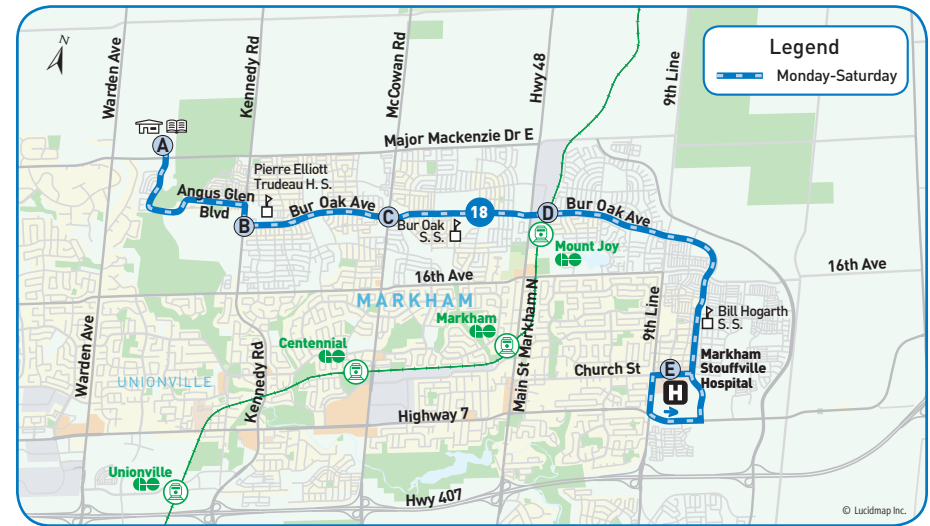

westbound to Angus Glen Community Ctr.

➔ Monday-Saturday

↑ Bus Stop Number

Markham Stouffville Hospital 1555	Bur Oak Ave. & 9th Line 4755	Mt. Joy GO Station (Hwy. 48 & Bur Oak Ave.) 1324	Bur Oak Ave. & McCowan Rd. 1389	Bur Oak Ave. & Kennedy Rd. 5876	Angus Glen CC (Major Mac. & Warden) 1340
E		D	C	B	A
Weekdays					
*5:49	5:59	6:04	6:09	6:13	6:20
*6:22	6:32	6:37	6:42	6:46	6:53
6:51	7:01	7:06	7:11	7:15	7:22
*7:04	7:16	7:21	7:27	7:32	7:39
*7:35	7:47	7:52	7:58	8:03	8:10
*8:06	8:18	8:23	8:29	8:34	8:41
8:39	8:51	8:56	9:02	9:07	9:14
9:06	9:18	9:23	9:29	9:34	9:41
9:29	9:40	9:44	9:49	9:54	10:01
10:43	10:54	10:58	11:03	11:08	11:15
11:57	12:08	12:12	12:17	12:22	12:29
1:11	1:22	1:26	1:31	1:36	1:43
2:25	2:36	2:40	2:45	2:50	2:57
2:48	2:59	3:03	3:08	3:13	3:20
3:11	3:22	3:26	3:31	3:36	3:43
3:39	3:50	3:54	3:59	4:04	4:11
4:07	4:17	4:21	4:26	4:31	4:38
4:33	4:43	4:47	4:52	4:57	5:04
4:59	5:09	5:13	5:18	5:23	5:30
*5:20	5:32	5:36	5:41	5:45	5:51
*5:46	5:58	6:02	6:07	6:11	6:17
*6:10	6:22	6:26	6:31	6:35	6:41
*6:39	6:51	6:55	7:00	7:04	7:10
*7:06	7:18	7:22	7:27	7:31	7:37
7:32	7:44	7:48	7:53	7:57	8:03
*8:03	8:15	8:19	8:24	8:28	8:34
Saturday					
9:06	9:15	9:19	9:24	9:28	9:34
10:11	10:20	10:24	10:29	10:33	10:39
11:16	11:25	11:29	11:34	11:38	11:44
12:21	12:30	12:34	12:39	12:43	12:49
1:26	1:35	1:39	1:44	1:48	1:54
2:31	2:40	2:44	2:49	2:53	2:59
3:36	3:45	3:49	3:54	3:58	4:04
4:41	4:50	4:54	4:59	5:03	5:09
5:46	5:55	5:59	6:04	6:08	6:14

notes

* This trip makes GO Train connection at Mount Joy GO Station. The Mount Joy GO Station stop for the westbound service is on-street (not in the bus loop).

revised schedule

Monday-Saturday

Effective January 7, 2018

Map Legend

- ➔ Direction of Travel
- Ⓐ Time Point
- 🏠 Bus Terminal
- 🎓 College/University
- 🏥 Hospital
- 🏛️ Municipal Office
- 🏪 Secondary School
- 🚏 GO Station
- 🏫 Community Centre
- 📖 Library
- 🅇 Park & Ride
- 🛒 Shopping Centre