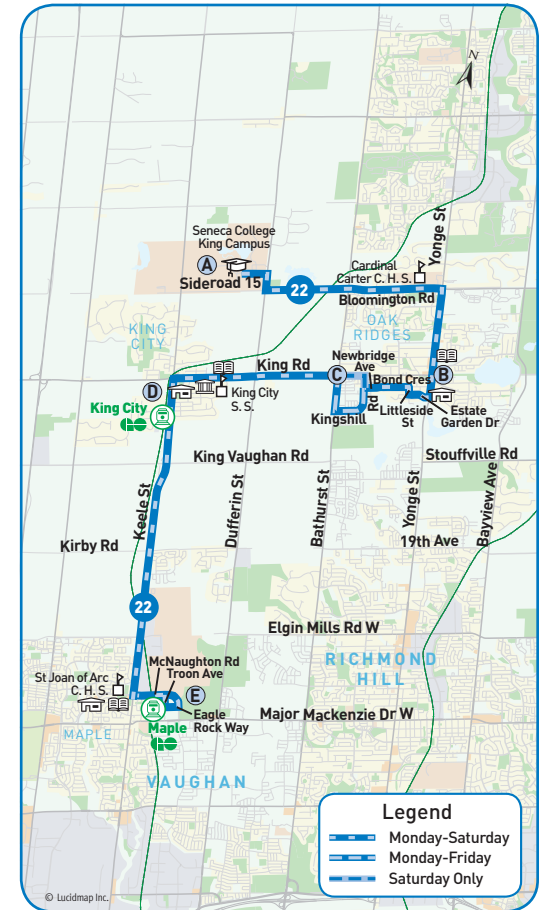

southbound to Maple GO Station

↓ Saturdays

Seneca College King Campus 1706	Bathurst St. & Bloomington Rd. 1712	Yonge St. & Bloomington Rd. 4550	Yonge St. & King Rd. 9795	Yonge St. & Estate Garden Dr. 2667	King Rd. & Bathurst St. 4561	King City Secondary School 4551	King City GO Station 4531	Maple GO Station 6186
A			B		C		D	E
9:12	9:20	9:22	9:25	9:26	9:32	9:36	9:40	9:52
10:36	10:43	10:46	10:51	10:52	10:58	11:02	11:06	11:18
12:02	12:09	12:12	12:17	12:18	12:24	12:28	12:32	12:44
1:28	1:35	1:38	1:43	1:44	1:50	1:54	1:58	2:10
2:54	3:01	3:04	3:09	3:10	3:16	3:20	3:24	3:36
4:20	4:28	4:30	4:34	4:35	4:40	4:43	4:47	4:59
5:44	5:52	5:54	5:58	5:59	6:04	6:07	6:11	6:23

↑ Bus Stop Number

northbound to Seneca College King Campus

↑ Saturdays

Maple GO Station 6186	King City GO Station 4538	King City Secondary School 4542	King Rd. & Bathurst St. 4565	Yonge St. & King Rd. 9794	Yonge St. & Bloomington Rd. 4447	Bathurst St. & Bloomington Rd. 2408	Seneca College King Campus 1706
E	D		C	B			A
9:57	10:07	10:09	10:13	10:20	10:23	10:26	10:31
11:23	11:33	11:36	11:39	11:46	11:50	11:52	11:57
12:49	12:59	1:02	1:05	1:12	1:16	1:18	1:23
2:15	2:25	2:28	2:31	2:38	2:42	2:44	2:49
3:41	3:52	3:54	3:58	4:04	4:07	4:10	4:14
5:05	5:16	5:18	5:22	5:28	5:31	5:34	5:38
6:29	6:40	6:42	6:46	6:52	6:55	6:58	7:02

↑ Bus Stop Number

notes

On Saturdays, southbound trips uses stop 4561 on King Road & Bathurst Street.

revised schedule

Monday-Saturday Effective January 6, 2019

Map Legend

- ➔ Direction of Travel
- 🏠 Bus Terminal
- 🎓 College/University
- 🏥 Hospital
- 🏛 Municipal Office
- 🎓 Secondary School
- Ⓐ Time Point
- 🚏 GO Station
- 🏠 Community Centre
- 📖 Library
- 🅇 Park & Ride
- 🛒 Shopping Centre

notes On weekdays, southbound trips uses stop 6979 on King Road & Bathurst Street.