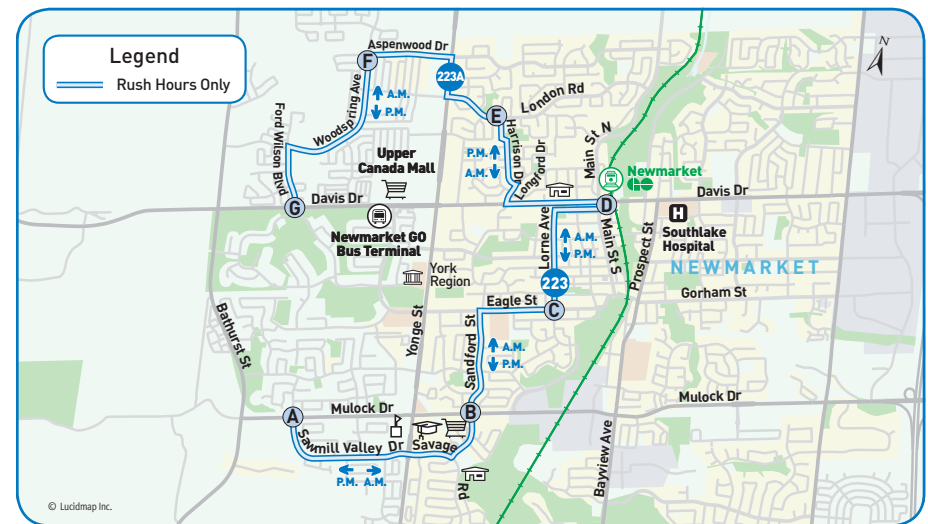

223 westbound

Afternoon

← Weekdays

Newmarket GO Train Station 2592	Eagle St. & Lorne Ave. 4649	Mulock Dr. & Sandford St. 4640	Yonge St. & Savage Rd. 2433	Mulock Dr. & Sawmill Valley Dr. 2438
D	C	B		A
Afternoon				
5:51	5:56	6:01	6:03	6:06
7:20	7:25	7:30	7:32	7:35

↕ Bus Stop Number

223A eastbound

Morning

→ Weekdays

Davis Dr. & Ford Wilson Blvd. 5944	Woodspring Ave. & Aspenwood Dr. 5700	Newmarket GO Train Station 2608
G	F	D
Morning		
5:31	5:36	5:48
6:31	6:36	6:48
7:03	7:08	7:20

223A westbound

Afternoon

← Weekdays

Newmarket GO Train Station 2592	Woodspring Ave. & Aspenwood Dr. 6409	Clarissa Run & Ford Wilson Blvd. 7088
D	F	
Afternoon		
4:47	4:53	5:04
5:19	5:25	5:36
6:16	6:22	6:33
6:48	6:54	7:05

↕ Bus Stop Number

revised schedule

Weekdays

Effective January 6, 2019

Map Legend

- Direction of Travel
- Ⓜ Bus Terminal
- 🎓 College/University
- 🏥 Hospital
- 🏛 Municipal Office
- 🏫 Secondary School
- ⓐ Time Point
- 🚏 GO Station
- 🏠 Community Centre
- 📖 Library
- 🅑 Park & Ride
- 🛒 Shopping Centre