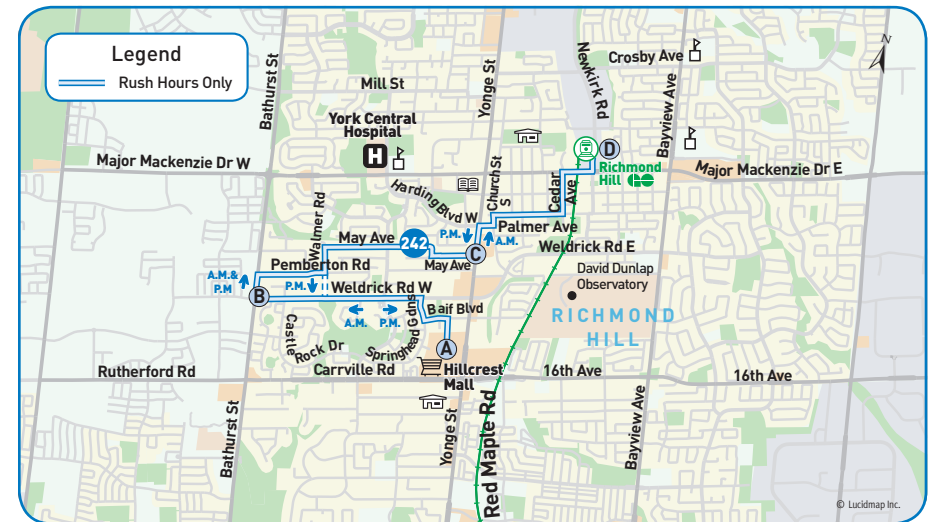

revised schedule

Weekdays

Effective January 7, 2018

eastbound

Morning

→ Weekdays

Hillcrest Mall (North Service Rd.)	Bathurst St. & Weldrick Rd.	Yonge St. & May Ave.	Richmond Hill GO Station
2147	2167	2176	1215
A	B	C	D
Morning			
5:55	6:00	6:05	6:15
6:25	6:30	6:35	6:45
6:55	7:00	7:05	7:15
7:25	7:30	7:35	7:45

westbound

Afternoon

← Weekdays

Richmond Hill GO Station	Yonge St. & May Ave.	Bathurst St. & Weldrick Rd.	Hillcrest Mall (North Service Rd.)
1215	4309	2169	2147
D	C	B	A
Afternoon			
5:23	5:33	5:41	5:46
5:53	6:03	6:11	6:16
6:23	6:33	6:41	6:46
6:53	7:03	7:11	7:16

↕ Bus Stop Number

Map Legend

- Direction of Travel
- 🚌 Bus Terminal
- 🎓 College/University
- 🏥 Hospital
- 🏛️ Municipal Office
- 🎓 Secondary School
- Ⓐ Time Point
- 🚉 GO Station
- 🏠 Community Centre
- 📖 Library
- 🅇 Park & Ride
- 🛒 Shopping Centre