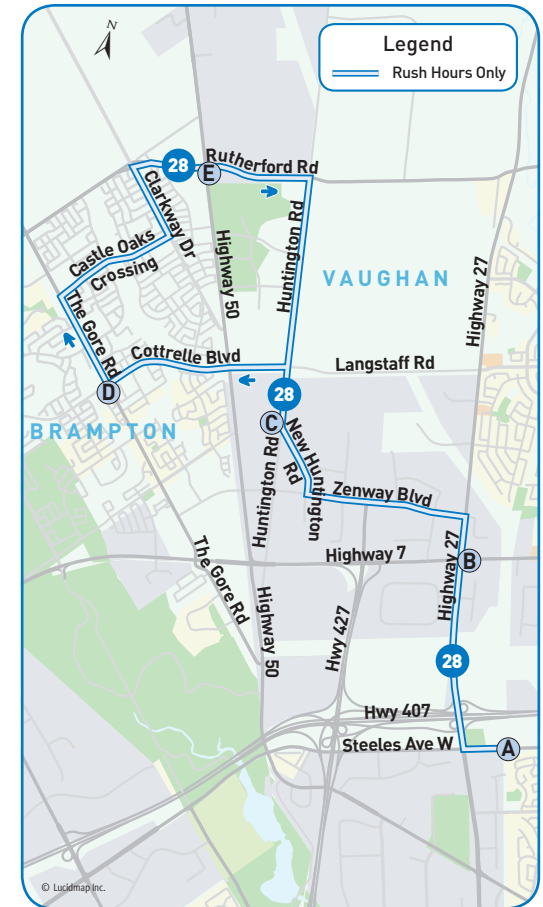

revised schedule

northbound to Rutherford Rd.

↑ Weekdays

Martin Grove Rd. & Steeles Loop 5271	Highway 27 & Highway 7 6807	New Huntington Rd. & Huntington Rd. 6778	Cottrelle Blvd. & The Gore Rd. 7017	Rutherford Rd. & Highway 50 6699
A	B	C	D	E
5:00	5:06	5:14	5:21	5:30
6:00	6:06	6:14	6:21	6:30
7:00	7:06	7:14	7:21	7:30
8:00	8:06	8:14	8:21	8:30
3:00	3:06	3:14	3:21	3:30
4:00	4:06	4:14	4:21	4:30
5:00	5:06	5:14	5:21	5:30
6:00	6:06	6:14	6:21	6:30
7:00	7:04	7:10	7:17	7:26

southbound to Steeles Ave.

↓ Weekdays

Rutherford Rd. & Highway 50 6699	New Huntington Rd. & Huntington Rd. 6782	Highway 27 & Highway 7 6785	Martin Grove Rd. & Steeles Loop 5271
E	C	B	A
5:33	5:40	5:46	5:52
6:33	6:40	6:46	6:52
7:33	7:40	7:46	7:52
8:33	8:40	8:46	8:52
3:33	3:40	3:46	3:52
4:33	4:40	4:46	4:52
5:33	5:40	5:46	5:52
6:33	6:40	6:46	6:52
7:29	7:36	7:41	7:44

↑ Bus Stop Number

Weekdays

Effective January 7, 2018

Map Legend

- ➔ Direction of Travel
- 🚌 Bus Terminal
- 🎓 College/University
- 🏥 Hospital
- 🏛️ Municipal Office
- 🎓 Secondary School
- Ⓐ Time Point
- 🚇 GO Station
- 🏠 Community Centre
- 📖 Library
- 🚗 Park & Ride
- 🛒 Shopping Centre