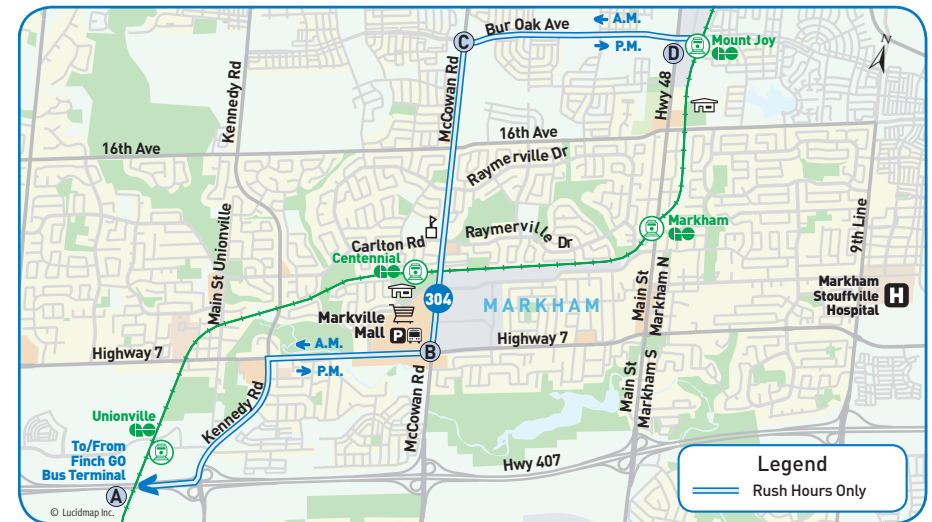

### morning

to Finch GO Bus Terminal

← Weekdays

Mount Joy GO Station	McCowan Rd. & Bur Oak Ave.	McCowan Rd. & Highway 7	Kennedy Rd. & YMCA Blvd.	Finch GO Bus Terminal
1324	6375	1830	1883	2331
D	C	B		A
Morning				
6:10	6:17	6:24	6:30	6:48
6:35	6:42	6:49	6:55	7:13
6:53	7:00	7:07	7:13	7:31
7:13	7:20	7:30	7:37	8:00
7:36	7:43	7:53	8:00	8:23
7:45	7:52	8:02	8:09	8:32
7:53	8:00	8:10	8:17	8:40

### afternoon

to Mount Joy GO Station

→ Weekdays

Finch GO Bus Terminal	Kennedy Rd. & YMCA Blvd.	Markville Mall	McCowan Rd. & Bur Oak Ave.	Mount Joy GO Station
2331	1906	4178	3103	4815
A		B	C	D
Afternoon				
4:00	4:20	4:25	4:37	4:43
4:45	5:07	5:14	5:27	5:33
5:30	5:52	5:59	6:12	6:18
6:00	6:22	6:29	6:42	6:48

↕ Bus Stop Number

### Map Legend

- Direction of Travel
- Ⓐ Time Point
- 🏠 Bus Terminal
- 🎓 College/University
- 🏥 Hospital
- 🏛️ Municipal Office
- 🏫 Secondary School
- 🏠 Community Centre
- 📖 Library
- 🚗 Park & Ride
- 🛒 Shopping Centre