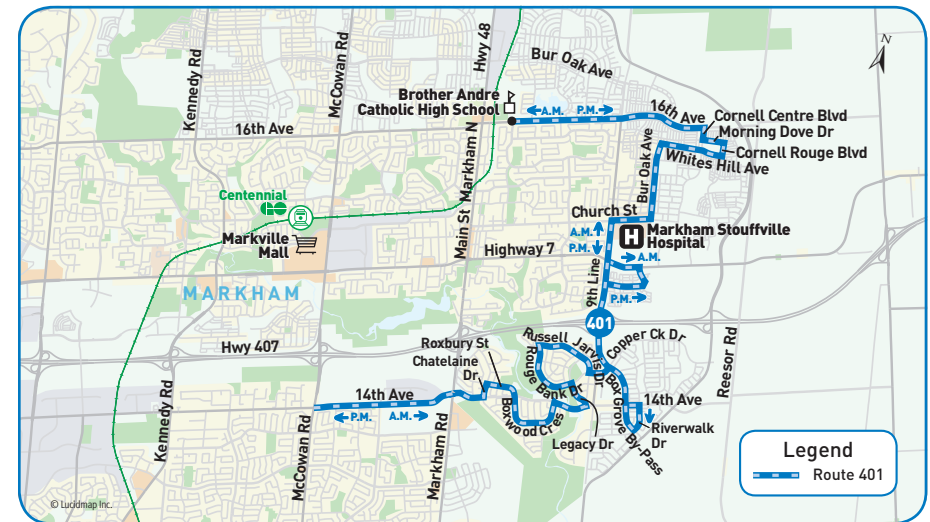

revised route & schedule

School days

Effective September 3, 2017

401 morning

to Brother André C.H.S.

← School days

Bus Stop Number	McCowan Rd. & 14 th Ave.	Riverwalk Dr. & Box Grove	Markham Stouffville Hosp.	Old Markham & 16 th Ave.	Brother André C.H.S.
	1498	5483	5095	5488	2995
	7:22	7:46	7:57	8:04	8:10

401 afternoon

from Brother André C.H.S.

→ School days

Bus Stop Number	Brother André C.H.S.	Old Markham & 16 th Ave.	Markham Stouffville Hosp.	Riverwalk Dr. & Box Grove	McCowan Rd. & 14 th Ave.
	2995	5490	1555	5483	1611
	2:45	2:50	2:58	3:10	3:28

Map Legend

- Direction of Travel
- 🏠 Bus Terminal
- 🎓 College/University
- 🏥 Hospital
- 🏛️ Municipal Office
- 🏫 Secondary School
- ⌚ Time Point
- 🚇 GO Station
- 🏠 Community Centre
- 📖 Library
- 🚗 Park & Ride
- 🛒 Shopping Centre