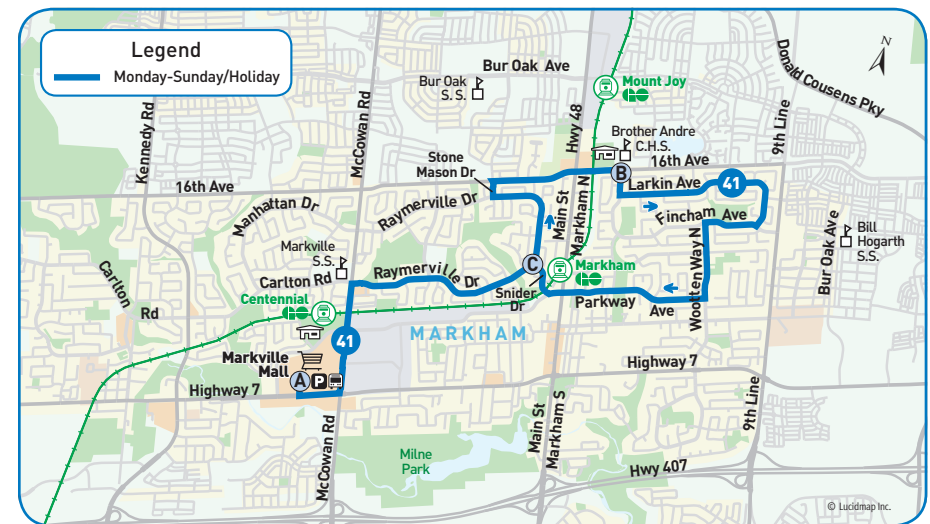

Visit yrt.ca/DAR for more information.

route navigator
41*

*includes Dial-a-Ride

Markham Local

revised schedule

Monday-Sunday/Holidays

Effective April 28, 2019

Map Legend

- ➔ Direction of Travel
- 🏠 Bus Terminal
- 🎓 College/University
- H Hospital
- 🏛 Municipal Office
- 🏫 Secondary School
- A Time Point
- 🚉 GO Station
- 🏡 Community Centre
- 📖 Library
- 🅇 Park & Ride
- 🛒 Shopping Centre

eastbound to Fincham Ave.

➔ Weekdays

Markville Mall 1827	Stone Mason & 16 th Ave. 4398	Fincham Ave. & 16 th Ave. 2991
A		B
5:45	5:57	6:00
6:15	6:27	6:30
6:45	6:57	7:00
7:19	7:31	7:35
7:53	8:06	8:10
8:27	8:39	8:43
9:01	9:13	9:16
9:35	9:47	9:50
10:32	10:44	10:47
11:28	11:40	11:43
12:24	12:36	12:39
1:20	1:32	1:35
2:23	2:36	2:39
2:50	3:03	3:06
3:21	3:37	3:41
3:53	4:09	4:13
4:33	4:49	4:53
5:03	5:19	5:23
5:35	5:51	5:55
6:09	6:25	6:29
6:43	6:59	7:03
7:05	7:20	7:23

For service after 7:30 p.m. call
Dial-a-Ride Service at
1-844-667-5327.
See back page for details.

eastbound to Fincham Ave.

➔ Weekends/Holidays

Markville Mall 1827	Stone Mason & 16 th Ave. 4398	Fincham Ave. & 16 th Ave. 2991
A		B
Saturday		
8:14	8:25	8:28
9:14	9:25	9:28
10:14	10:25	10:28
11:14	11:31	11:34
12:14	12:31	12:34
1:14	1:31	1:34
2:14	2:31	2:34
3:14	3:31	3:34
4:14	4:31	4:34
5:14	5:31	5:34
6:14	6:31	6:34
7:14	7:31	7:34
For service after 7:30 p.m. call Dial-a-Ride Service at 1-844-667-5327. See back page for details.		
Sunday/Holiday		
8:36	8:46	8:49
9:36	9:46	9:49
10:36	10:46	10:49
11:36	11:46	11:49
12:36	12:46	12:49
1:36	1:48	1:51
2:36	2:48	2:51
3:36	3:48	3:51
4:36	4:48	4:51
5:36	5:48	5:51
6:36	6:48	6:51
7:36	7:48	7:51