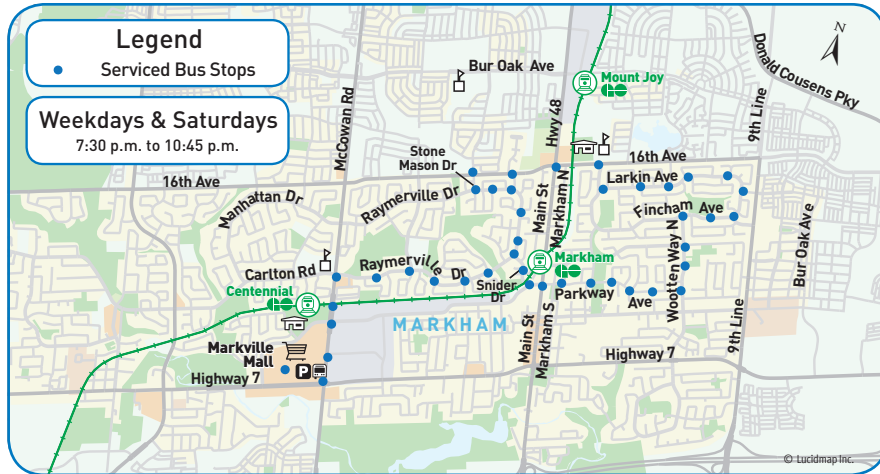

route navigator
41*

*includes Dial-a-Ride

Markham Local

DIAL A RIDE MARKHAM LOCAL

A YRT/Viva-marked vehicle will pick you up and drop you off at your requested bus stop serviced by Dial-a-Ride Markham Local.

- ➔ Direction of Travel
- 🏠 Bus Terminal
- 🎓 College/University
- H Hospital
- 🏛 Municipal Office
- 🏫 Secondary School
- A Time Point
- 🚉 GO Station
- 🏡 Community Centre
- 📖 Library
- 🅇 Park & Ride
- 🛒 Shopping Centre

For service after 7:30 p.m. call
Dial-a-Ride Service at
1-844-667-5327.
See back page for details.

eastbound to Fincham Ave.

➔ Weekends/Holidays

Markville Mall 1827	Stone Mason & 16 th Ave. 4398	Fincham Ave. & 16 th Ave. 2991
A		B
Saturday		
8:14	8:25	8:28
9:14	9:25	9:28
10:14	10:25	10:28
11:14	11:31	11:34
12:14	12:31	12:34
1:14	1:31	1:34
2:14	2:31	2:34
3:14	3:31	3:34
4:14	4:31	4:34
5:14	5:31	5:34
6:14	6:31	6:34
7:14	7:31	7:34
For service after 7:30 p.m. call Dial-a-Ride Service at 1-844-667-5327. See back page for details.		
Sunday/Holiday		
8:36	8:46	8:49
9:36	9:46	9:49
10:36	10:46	10:49
11:36	11:46	11:49
12:36	12:46	12:49
1:36	1:48	1:51
2:36	2:48	2:51
3:36	3:48	3:51
4:36	4:48	4:51
5:36	5:48	5:51
6:36	6:48	6:51
7:36	7:48	7:51

↑-Bus Stop Number

westbound to Markville Mall

← Weekends/Holidays

Fincham Ave. & 16 th Ave. 2991	Raymerville Dr. & Snider Dr. 1812	Markville Mall 1827
B	C	A
Saturday		
8:28	8:40	8:49
9:28	9:40	9:49
10:28	10:40	10:49
11:34	11:46	11:54
12:34	12:46	12:54
1:34	1:46	1:54
2:34	2:46	2:54
3:34	3:46	3:54
4:34	4:46	4:54
5:34	5:46	5:54
6:34	6:46	6:54
7:34	7:46	7:54
For service after 7:30 p.m. call Dial-a-Ride Service at 1-844-667-5327. See back page for details.		
Sunday/Holiday		
8:49	9:01	9:10
9:49	10:01	10:10
10:49	11:01	11:10
11:49	12:01	12:10
12:49	1:01	1:10
1:51	2:03	2:11
2:51	3:03	3:11
3:51	4:03	4:11
4:51	5:03	5:11
5:51	6:03	6:11
6:51	7:03	7:11
7:51	8:03	8:11