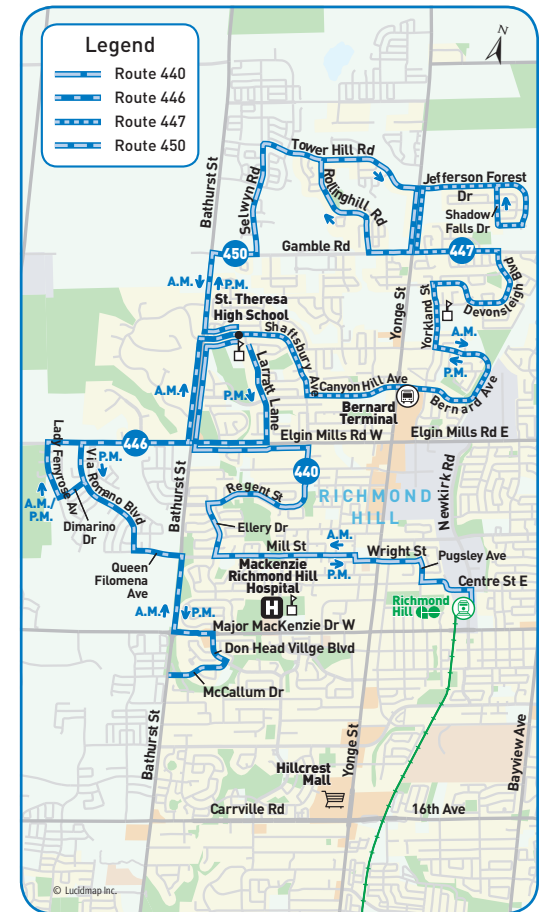

## 450 afternoon

from St. Theresa C.H.S.

↗ School days

St. Theresa Catholic H.S. 5038	Gamble Rd. & Selwyn Rd. 5463	Tower Hill Rd. & Rollinghill Rd. 5467	Yonge St. & 19 <sup>th</sup> / Gamble 9793	Tower Hill Rd. & Rollinghill Rd. 2674
2:30	2:33	2:37	2:42	2:46
2:30	2:33	2:37	2:42	2:46

route navigator

**440\***

\*school special includes 440/446/447/450

### Map Legend

- ➔ Direction of Travel
- 🚌 Bus Terminal
- 🎓 College/University
- 🏥 Hospital
- 🏛️ Municipal Office
- 🎓 Secondary School
- ⌚ Time Point
- 🚉 GO Station
- 🏠 Community Centre
- 📖 Library
- 🚗 Park & Ride
- 🛒 Shopping Centre

## 440 morning

to St. Theresa C.H.S.

School days

Richmond Hill GO Station	Yonge St. & Wright St.	Regent St. & Ellery Dr.	St. Theresa Catholic H.S.
1211	2751	4351	2764
7:30	7:35	7:43	7:50