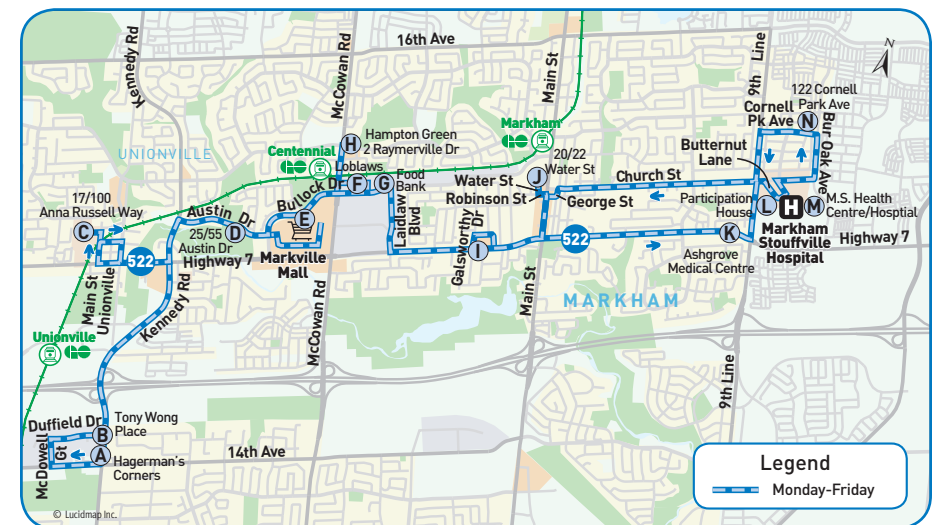

# Markham Local

revised route

## Monday-Friday

Effective June 30, 2019

Map Legend

- Direction of Travel
- Bus Terminal
- College/University
- Hospital
- Municipal Office
- Secondary School
- Time Point
- GO Station
- Community Centre
- Library
- Park & Ride
- Shopping Centre

## eastbound to Markham Stouffville Hospital

Bus Stop Number	Hagerman's Corners	17/100 Anna Russell Way	25/55 Austin Dr.	Markville Mall	Hampton Green (2 Raymerville Dr.)	Loblaws	No Frills (Hwy. 7 & Galsworthy)	20/22 Water St.	Ashgrove Medical Centre	Participation House	Markham Stouffville Hospital
	A	C	D	E	H	F	I	J	K	L	M
<b>MONDAY TO FRIDAY</b>											
A.M.	9:00	9:16	9:24	9:30	9:39	9:44	9:51	9:59	10:07	10:10	10:13
	10:15	10:31	10:38	10:44	10:53	10:58	11:06	11:15	11:22	11:25	11:27
	11:30	11:46	11:53	11:59	12:08	12:13	12:21	12:30	12:37	12:40	12:42
P.M.	12:45	1:01	1:08	1:14	1:23	1:28	1:36	1:45	1:52	1:55	1:57
	2:00	2:16	2:23	2:29	2:38	2:43	2:51	3:00	3:07	3:10	3:12
	3:15	3:32	3:39	3:44	3:53	3:58	4:06	4:15	4:22	4:26	4:28

## westbound to Hagerman's Corners

Bus Stop Number	Markham Stouffville Hospital	122 Cornell Park Ave.	20/22 Water St.	No Frills (Hwy. 7 & Galsworthy)	Loblaws	Hampton Green (2 Raymerville Dr.)	Markville Mall	25/55 Austin Dr.	17/100 Anna Russell Way	Tony Wong Place (25 Deverill Court)	Hagerman's Corners
	M	N	J	I	F	H	E	D	C	B	A
<b>MONDAY TO FRIDAY</b>											
A.M.	9:06	9:08	9:20	9:27	9:32	9:36	9:45	9:49	9:57	10:13	10:15
	10:22	10:24	10:34	10:42	10:47	10:50	10:58	11:04	11:12	11:28	11:30
	11:37	11:39	11:49	11:57	12:02	12:05	12:13	12:19	12:27	12:43	12:45
	12:52	12:54	1:04	1:12	1:17	1:20	1:28	1:34	1:42	1:58	2:00
P.M.	2:07	2:09	2:19	2:27	2:32	2:35	2:43	2:49	2:57	3:13	3:15
	3:22	3:24	3:33	3:40	3:45	3:48	3:55	4:00	4:08	4:22	4:23
	4:37	4:39	4:48	4:55	5:00	5:03	5:10	5:15	5:23	5:37	5:38