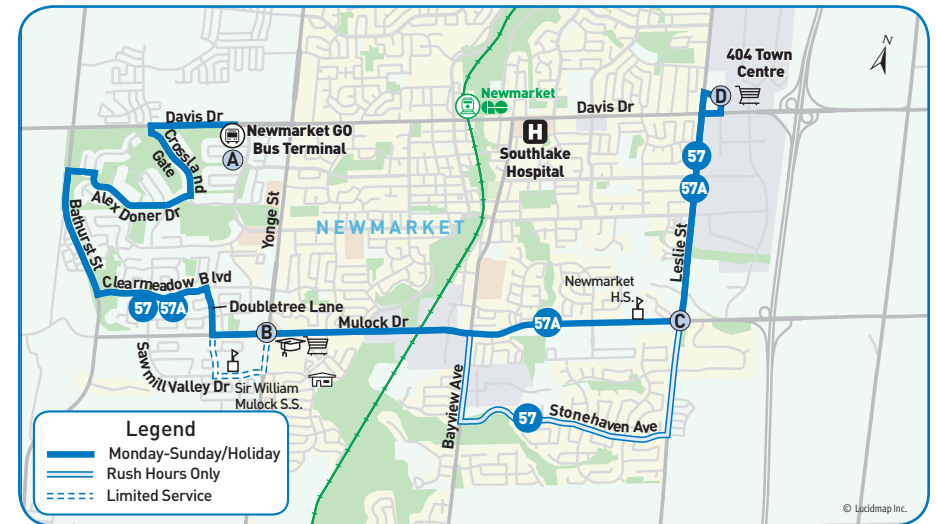

westbound to Newmarket GO Bus Terminal

➔ Sundays/Holidays

Route Branch	Bus Stop Number					
	D	C	B	E	F	A
57A	8:27	8:31	8:38	8:39	8:44	8:49
57A	9:27	9:31	9:38	9:39	9:44	9:49
57A	10:27	10:31	10:38	10:39	10:44	10:49
57A	11:27	11:31	11:38	11:39	11:44	11:49
57A	12:27	12:31	12:38	12:39	12:44	12:49
57A	1:27	1:31	1:38	1:39	1:44	1:49
57A	2:27	2:31	2:38	2:39	2:44	2:49
57A	3:27	3:31	3:38	3:39	3:44	3:49
57A	4:27	4:31	4:38	4:39	4:44	4:49
57A	5:27	5:31	5:38	5:39	5:44	5:49
57A	6:27	6:31	6:38	6:39	6:44	6:49
57A	7:27	7:31	7:38	7:39	7:44	7:49
57A	8:27	8:31	8:38	8:39	8:44	8:49
57A	9:27	9:31	9:38	9:39	9:44	9:49

Weekend Schedule Note

Route 57 does not operate on weekends

revised schedule

Monday-Sunday/Holidays

Effective September 3, 2017

Map Legend

- ➔ Direction of Travel
- 🚌 Bus Terminal
- 🎓 College/University
- 🏥 Hospital
- 🏛️ Municipal Office
- 🎓 Secondary School
- ⓐ Time Point
- 🚉 GO Station
- 🏠 Community Centre
- 📖 Library
- 🅇 Park & Ride
- 🛒 Shopping Centre

westbound to Newmarket GO Bus Terminal

← Saturdays

Route Branch	404 Town Centre 5008			Sir William Mulock High School 2434	Newmarket GO Bus Terminal 4189		
	D	C	B		A		
57A	7:30	7:35	7:42	7:44	7:49	7:55	
57A	8:30	8:35	8:42	8:44	8:49	8:55	
57A	9:30	9:35	9:42	9:44	9:49	9:55	
57A	10:30	10:35	10:42	10:44	10:49	10:55	
57A	11:30	11:35	11:42	11:44	11:49	11:55	
57A	12:30	12:35	12:42	12:44	12:49	12:55	
57A	1:30	1:35	1:42	1:44	1:49	1:55	
57A	2:30	2:35	2:42	2:44	2:49	2:55	
57A	3:30	3:35	3:42	3:44	3:49	3:55	
57A	4:30	4:35	4:42	4:44	4:49	4:55	
57A	5:30	5:35	5:42	5:44	5:49	5:55	
57A	6:30	6:35	6:42	6:44	6:49	6:55	
57A	7:30	7:35	7:42	7:44	7:49	7:55	
57A	8:30	8:35	8:42	8:44	8:49	8:55	
57A	9:30	9:35	9:42	9:44	9:49	9:55	

notes

* This trip diverts to Sir William Mulock Secondary School.

^ This trip services stop #9807 on Yonge St. south of Mulock Dr.