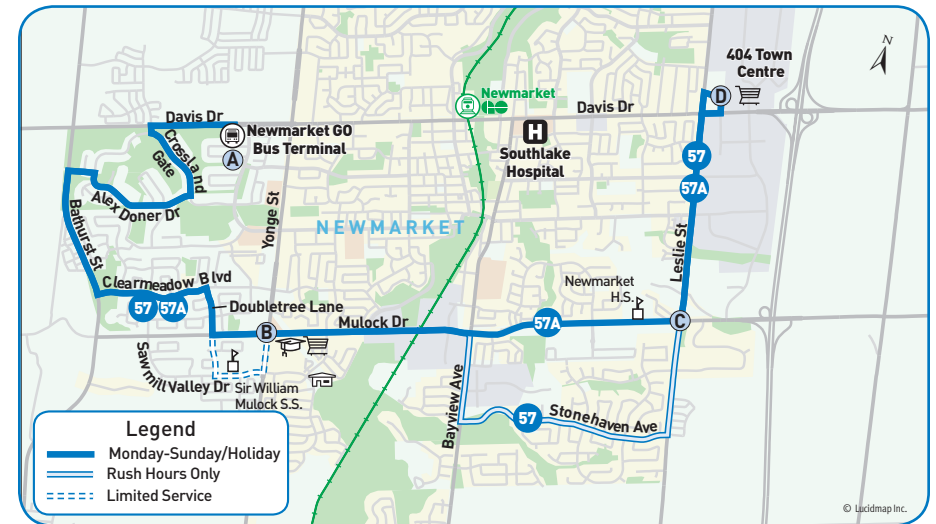

westbound to Newmarket GO Bus Terminal

➔ Sundays/Holidays

Route Branch	Bus Stop Number					
	404 Town Centre 5008 D	Leslie St. & Mulock Dr. 2008 C	Yonge St. & Mulock Dr. 2016 B	Doubletree La. & Austin Paul Dr. 2031	Alex Doner Dr. & Sykes Rd. 2037	Newmarket GO Bus Terminal 4189 A
57A	8:27	8:31	8:38	8:39	8:44	8:49
57A	9:27	9:31	9:38	9:39	9:44	9:49
57A	10:27	10:31	10:38	10:39	10:44	10:49
57A	11:27	11:31	11:38	11:39	11:44	11:49
57A	12:27	12:31	12:38	12:39	12:44	12:49
57A	1:27	1:31	1:38	1:39	1:44	1:49
57A	2:27	2:31	2:38	2:39	2:44	2:49
57A	3:27	3:31	3:38	3:39	3:44	3:49
57A	4:27	4:31	4:38	4:39	4:44	4:49
57A	5:27	5:31	5:38	5:39	5:44	5:49
57A	6:27	6:31	6:38	6:39	6:44	6:49
57A	7:27	7:31	7:38	7:39	7:44	7:49
57A	8:27	8:31	8:38	8:39	8:44	8:49
57A	9:27	9:31	9:38	9:39	9:44	9:49

Weekend Schedule Note

Route 57 does not operate on weekends

revised schedule

Monday-Sunday/Holidays

Effective April 28, 2019

Map Legend

- ➔ Direction of Travel
- 🚌 Bus Terminal
- 🎓 College/University
- 🏥 Hospital
- 🏛️ Municipal Office
- 🎒 Secondary School
- ⓐ Time Point
- 🚉 GO Station
- 🏠 Community Centre
- 📖 Library
- 🅇 Park & Ride
- 🛒 Shopping Centre