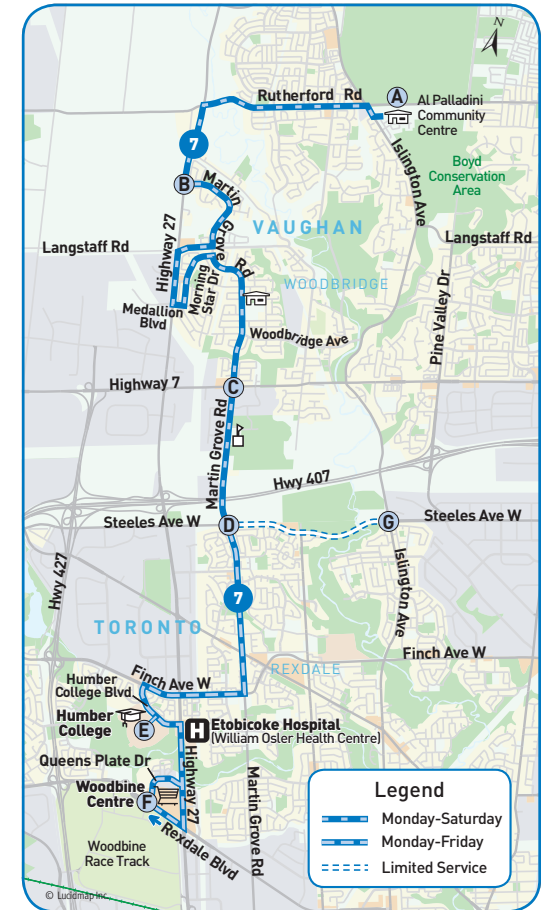

revised schedule

Monday-Saturday

Effective January 6, 2019

northbound to Hwy 27 & Martin Grove

↑ Saturdays

↳ Bus Stop Number

Islington Ave. & Steeles Ave. W. 3441	Steeles Ave. W. & Martin Grove Rd. 3515	Martin Grove Rd. & Hwy. 7 3525	Martin Grove Rd. & Morning Star Dr. 3531	Al Palladini Community Centre 4411
G	D	C		A
8:02	8:06	8:09	8:15	8:29
9:10	9:14	9:17	9:23	9:37
10:18	10:22	10:25	10:31	10:45
11:26	11:30	11:33	11:39	11:53
12:02	12:06	12:09	12:15	12:31
12:38	12:42	12:45	12:51	1:07
1:14	1:18	1:21	1:27	1:43
1:50	1:54	1:57	2:03	2:19
2:26	2:30	2:33	2:39	2:55
3:02	3:06	3:09	3:15	3:31
3:38	3:42	3:45	3:51	4:07
4:14	4:18	4:21	4:27	4:43
4:50	4:54	4:57	5:03	5:19
5:26	5:30	5:33	5:39	5:55
6:02	6:06	6:09	6:15	6:31
7:15	7:19	7:22	7:28	7:42
8:22	8:26	8:29	8:35	8:49
9:30	9:34	9:37	9:43	9:57
10:38	10:42	10:45	10:51	11:05

southbound to Steeles Ave.

↓ Saturdays

↳ Bus Stop Number

Al Palladini Community Centre 4411	Martin Grove Rd. & Morning Star Dr. 3550	Martin Grove Rd. & Hwy. 7 3558	Islington Ave. & Steeles Ave. W. 3441
A		C	G
8:34	8:52	8:57	9:05
9:42	10:00	10:05	10:13
10:50	11:08	11:13	11:21
11:58	12:16	12:21	12:30
12:36	12:54	12:59	1:08
1:12	1:30	1:35	1:44
1:48	2:06	2:11	2:20
2:24	2:42	2:47	2:56
3:00	3:18	3:23	3:32
3:36	3:56	4:01	4:09
4:12	4:32	4:37	4:45
4:48	5:08	5:13	5:21
5:24	5:44	5:49	5:57
6:00	6:20	6:25	6:33
6:36	6:53	6:58	7:05
7:47	8:04	8:09	8:16
8:55	9:12	9:17	9:24
10:03	10:20	10:25	10:32

Map Legend

- ➔ Direction of Travel
- 🏠 Bus Terminal
- 🎓 College/University
- 🏥 Hospital
- 🏛️ Municipal Office
- 🎓 Secondary School
- Ⓐ Time Point
- 🚇 GO Station
- 🏠 Community Centre
- 📖 Library
- 🅑🅓 Park & Ride
- 🛒 Shopping Centre