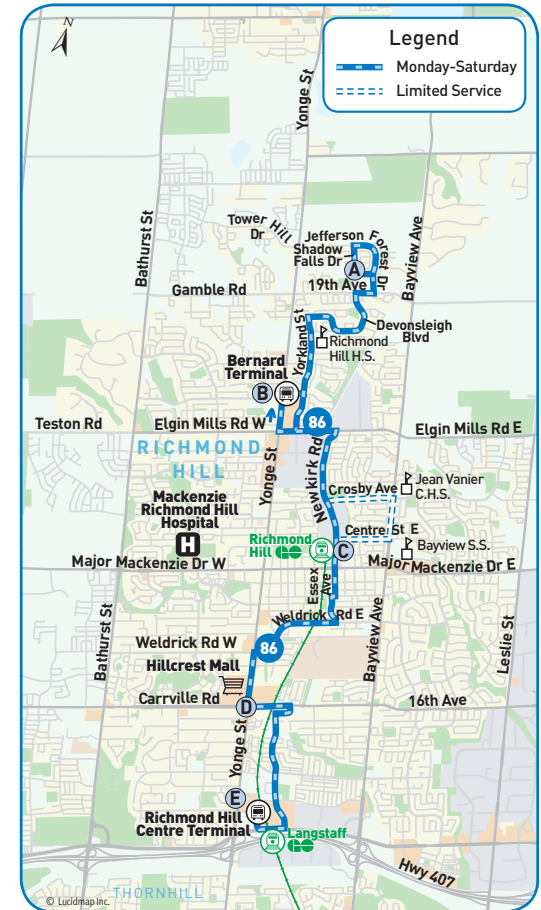

northbound to Shadow Falls Dr.

↑ Saturday

Richmond Hill Centre Terminal 4461	Red Maple Rd. & High Tech Rd. 4674	Yonge St. & 16th Ave. 3026	Major Mackenzie Dr. & Newkirk Rd. 2190	Bernard Terminal 4195	Yorkland St. & Devonshire Blvd. 2103	Shadow Falls Dr. & Wolf Trail Cres. 4520
E		D		B		A
7:41	7:44	7:50	8:00	8:08	8:13	8:19
8:22	8:25	8:31	8:41	8:49	8:54	9:00
9:03	9:06	9:12	9:22	9:30	9:35	9:41
9:44	9:47	9:53	10:03	10:11	10:16	10:22
10:25	10:28	10:34	10:44	10:52	10:57	11:03
11:06	11:09	11:15	11:25	11:33	11:38	11:44
11:47	11:50	11:56	12:06	12:14	12:19	12:25
12:28	12:31	12:37	12:47	12:55	1:00	1:06
1:09	1:12	1:18	1:28	1:36	1:41	1:47
1:50	1:53	1:59	2:09	2:17	2:22	2:28
2:31	2:34	2:40	2:50	2:58	3:03	3:09
3:12	3:15	3:21	3:31	3:39	3:44	3:50
3:53	3:56	4:02	4:12	4:20	4:25	4:31
4:34	4:37	4:43	4:53	5:01	5:06	5:12
5:15	5:18	5:24	5:34	5:42	5:47	5:53
5:56	5:59	6:05	6:15	6:23	6:28	6:34
6:37	6:40	6:46	6:56	7:04	7:09	7:15
7:18	7:21	7:27	7:37	7:45	7:50	7:56

Newkirk-Red Maple

revised schedule

Monday-Saturday

Effective January 7, 2018

Map Legend

- Direction of Travel
- Bus Terminal
- College/University
- Hospital
- Municipal Office
- Secondary School
- Time Point
- GO Station
- Community Centre
- Library
- Park & Ride
- Shopping Centre